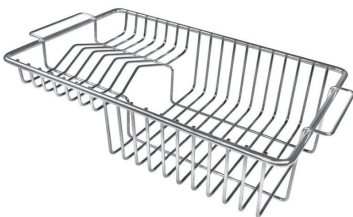

Glass chopping board 8631 300

HPDE Twin chopping board 8644 101

Stainless steel plate rack 8100 154

White bowl 8153 100