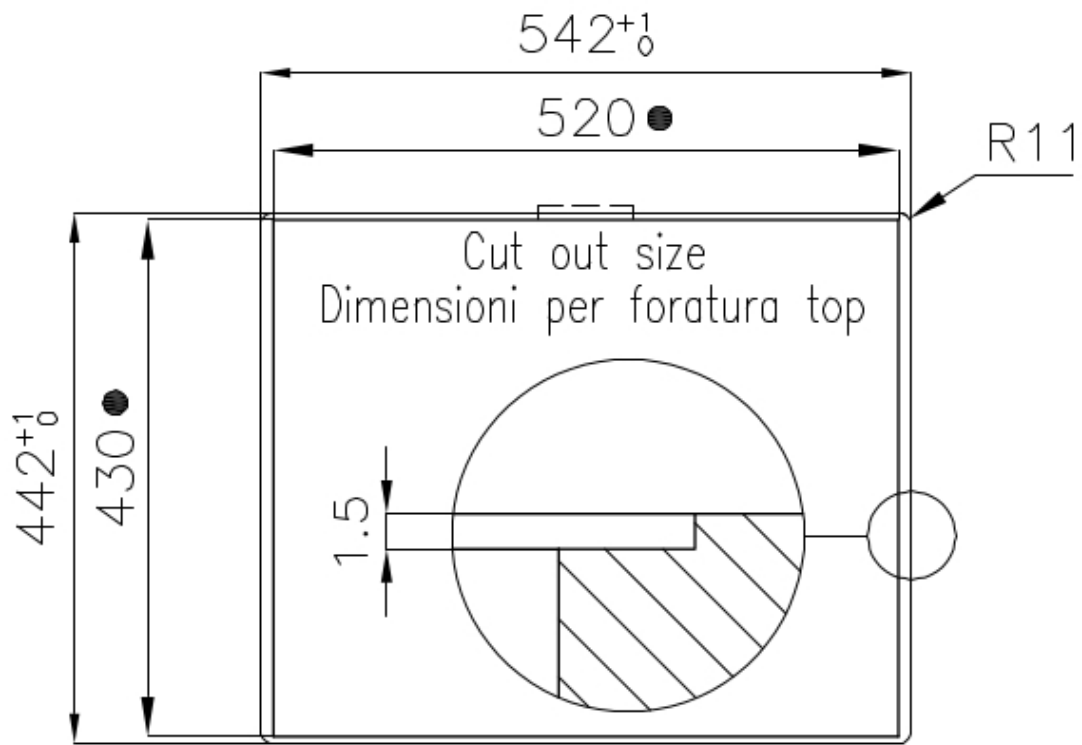

---

Edge/Installation Type Flush-mount | Top-mount

---

Dimensions 540x440 mm

---

Standard fittings Fixing hooks, gasket, drain, overflow and siphon, boxed packing

---

Mixer holes No standard holes

---

Built-in hole View technical data sheet (for all Flush-mount / Top-mount models and Under-mount models)

---

Drainer	No
Width	54 cm
Bowl dimension	500x400mm
Number of bowls	1 bowl
Waste fitting	Drain SPACE 3,5"

## FEATURES

Deep bowls	This bowls reach an important depth, over 20 cm, thanks to the advanced production technology, that can be offer great capieny and practicity in all the washing operations.
High thickness	1mm thick steel. A significant thickness, which guarantees the maximum sturdiness and durability.
Perimetral overflow	The overflow is always a security on the Foster sinks that prevents the overflow of water in case of oversights. The perimeter drain solution improves aesthetics thanks to its square and essential shape.
Save space system	Drain and siphon are designed to leave as much space as possible in the under-sink area, more and more useful today for theseparate waste collection systems.
Small radius	Bowls with squared shapes with a modern design and an increased capacity, for a minimal aesthetics connected with an extreme practicity.
Space waste fitting	The elegant SPACE steel cap closes the drain and leaves no visible residues collected in the basket below. Space also has a small footprint and allows the optimal use of the under-sink compartment.

## TECHNICAL DATA

intaglio per il troppo-pieno  
solo con top > 30 mm

recess for housing the over-flow  
only for top > 30 mm

- Built-in cut out for FTS – Foratura per installazione FTS