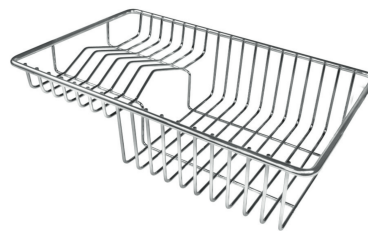

## OPTIONAL ACCESSORIES

Cestello inox 8612 000

Glass chopping board 8631 300

HPDE Chopping board 8657 001

HPDE Twin chopping board 8644 101

Iroko-wood chopping board with stainless steel colander 8644 042

Iroko-wood sliding chopping board 8644 041

Iroko-wood twin chopping board 8644 004

Stainless steel colander 8154 000

Stainless steel plate rack 8100 154

Stainless steel plate rack 8100 201

Stainless steel plate rack 8100 303

White bowl 8153 100

Graters kit with ring-holder and food collection tray 8159 101