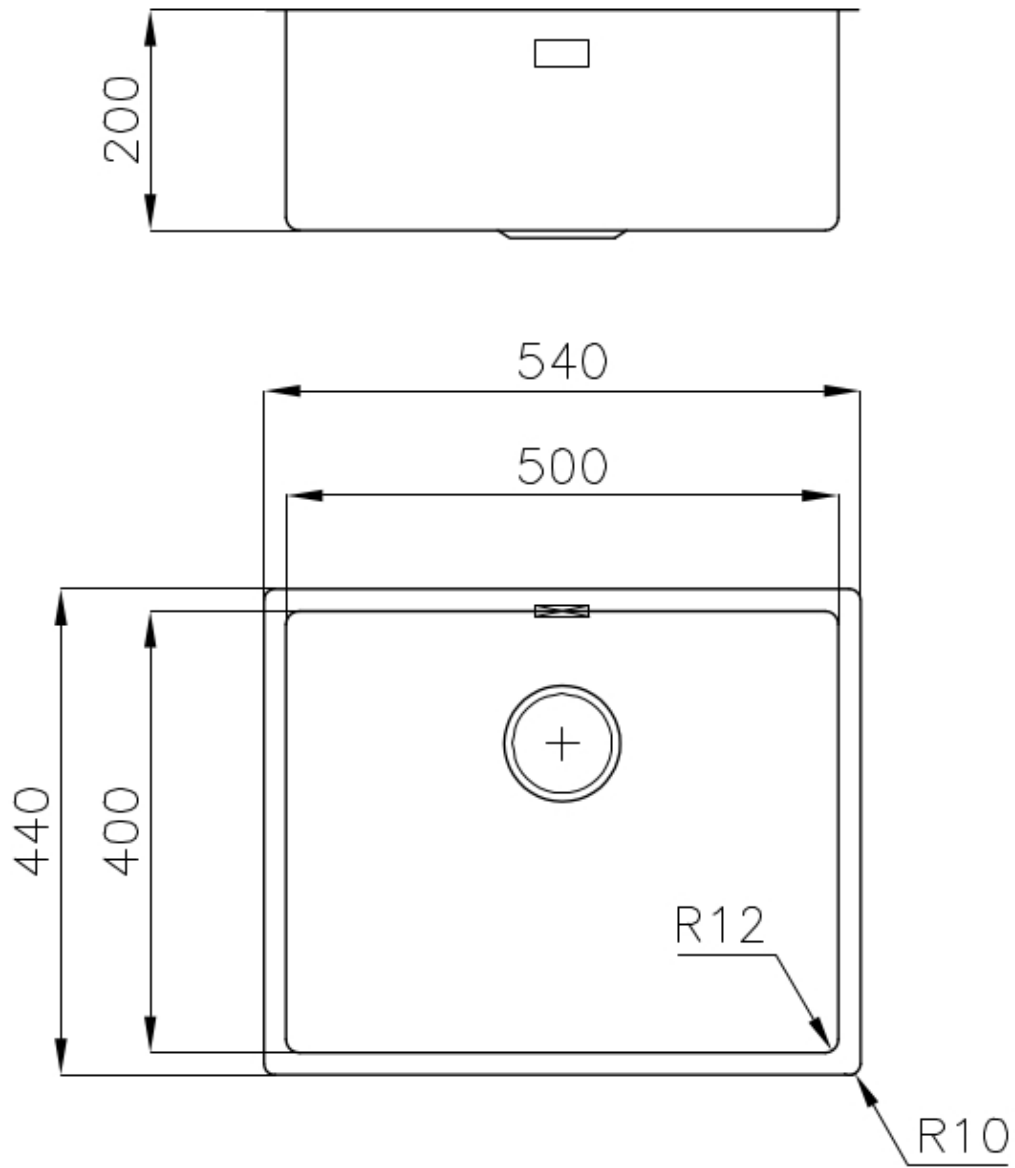

---

Edge/Installation Type Flush-mount | Top-mount

---

Dimensions 540x440 mm

---

Standard fittings Fixing hooks, gasket, drain, overflow and siphon, boxed packing

---

Mixer holes No standard holes

---

Built-in hole View technical data sheet (for all Flush-mount / Top-mount models and Under-mount models)

---

Drainer	No
Width	54 cm
Bowl dimension	500x400mm
Number of bowls	1 bowl
Waste fitting	Drain SPACE 3,5"

## FEATURES

Deep bowls	This bowls reach an important depth, over 20 cm, thanks to the advanced production technology, that can be offer great capieny and practicity in all the washing operations.
High thickness	1mm thick steel. A significant thickness, which guarantees the maximum sturdiness and durability.
Perimetral overflow	The overflow is always a security on the Foster sinks that prevents the overflow of water in case of oversights. The perimeter drain solution improves aesthetics thanks to its square and essential shape.
Save space system	Drain and siphon are designed to leave as much space as possible in the under-sink area, more and more useful today for theseparate waste collection systems.
Small radius	Bowls with squared shapes with a modern design and an increased capacity, for a minimal aesthetics connected with an extreme practicity.
Space waste fitting	The elegant SPACE steel cap closes the drain and leaves no visible residues collected in the basket below. Space also has a small footprint and allows the optimal use of the under-sink compartment.

## TECHNICAL DATA

intaglio per il troppo-pieno  
solo con top > 30 mm

recess for housing the over-flow  
only for top > 30 mm

- Built-in cut out for FTS – Foratura per installazione FTS