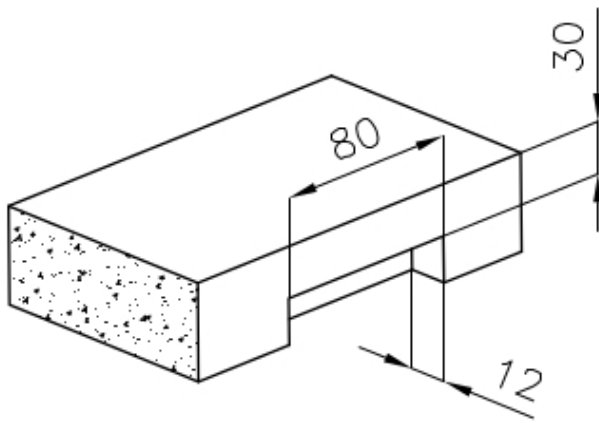

intaglio per il troppo-pieno
solo con top > 30 mm

recess for housing the over-flow
only for top > 30 mm