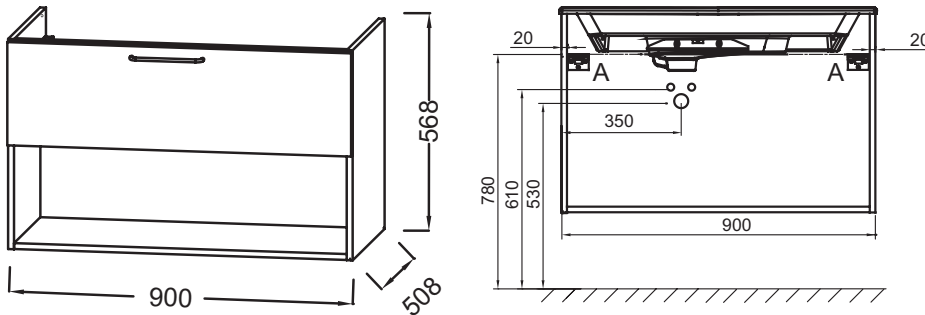

ODÉON RIVE GAUCHE - Base unit for vanity top 90 cm, 1 drawer/1 niche, chrome handle

Jacob Delafon
PARIS

EB2553-R5

Collection: ODÉON RIVE GAUCHE

Finish*:

N14 - Mèlaminé
Gris anthracite

G1C - Laque
brillante Blanc

E10 - Mèlaminé
Chêne Québec

N18 - Mèlaminé
brillant Blanc

E52 - Mèlaminé
Chêne tabac

NR4 - Mèlaminé
Marbre blanc

M90 - Mèlaminé
Noir mat

Main features:

Features

- DIMENSIONS: 90 x 50.80 x 56.80 cm
- MATERIAL: Lacquer or melamine
- NORMS AND REGULATION: NF
- WEIGHT: 25.9 kg
- INSTALLATION TYPE: Wall-hung
- VERSION: Chrome handle

Required products

- EXAV112-Z: Vanity top 90 cm
- EB2563: Frosted glass vanity top, 91 cm

Technical drawing

Product Specification: Base unit for vanity top 90 cm, 1 drawer/1 niche, chrome handle. EB2553-R5. Collection: ODÉON RIVE GAUCHE. DIMENSIONS: 90 x 50.80 x 56.80 cm. WEIGHT: 25.9 kg. MATERIAL: Lacquer or melamine. INSTALLATION TYPE: Wall-hung. NORMS AND REGULATION: NF. VERSION: Chrome handle.