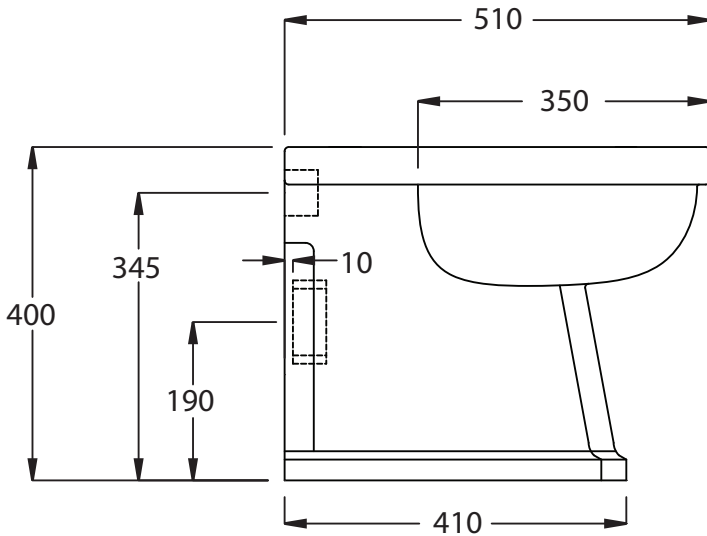

Ceramic Collection	
Chelsea	Back to wall pan

We recommend that all products are purchased with the assistance of a specialist bathroom retailer and always installed by an experienced installer who is a member of a recognized association. All sizes quoted are nominal: items may vary by plus or minus 2% against the figures quoted. When planning installations where dimensions are critical, it is essential that the space allowed for individual items is physically checked. Imperial Bathrooms can not be held liable for any costs associated with items not fitting in any given area. The contents of this statement are based on information correct at the time of publication. We reserve the right to make alterations and changes in product characteristics, fixing, packaging, operation etc at any time without notice.