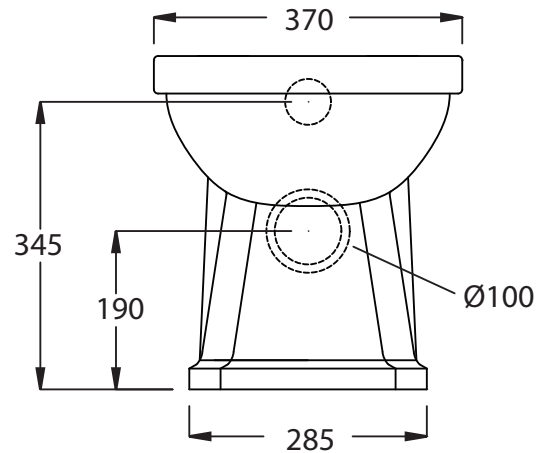

Ceramic Collection	
Chelsea	Back to wall pan

We recommend that all products are purchased with the assistance of a specialist bathroom retailer and always installed by an experienced installer who is a member of a recognized association. All sizes quoted are nominal: items may vary by plus or minus 2% against the figures quoted. When planning installations where dimensions are critical, it is essential that the space allowed for individual items is physically checked. Imperial Bathrooms can not be held liable for any costs associated with items not fitting in any given area. The contents of this statement are based on information correct at the time of publication. We reserve the right to make alterations and changes in product characteristics, fixing, packaging, operation etc at any time without notice.