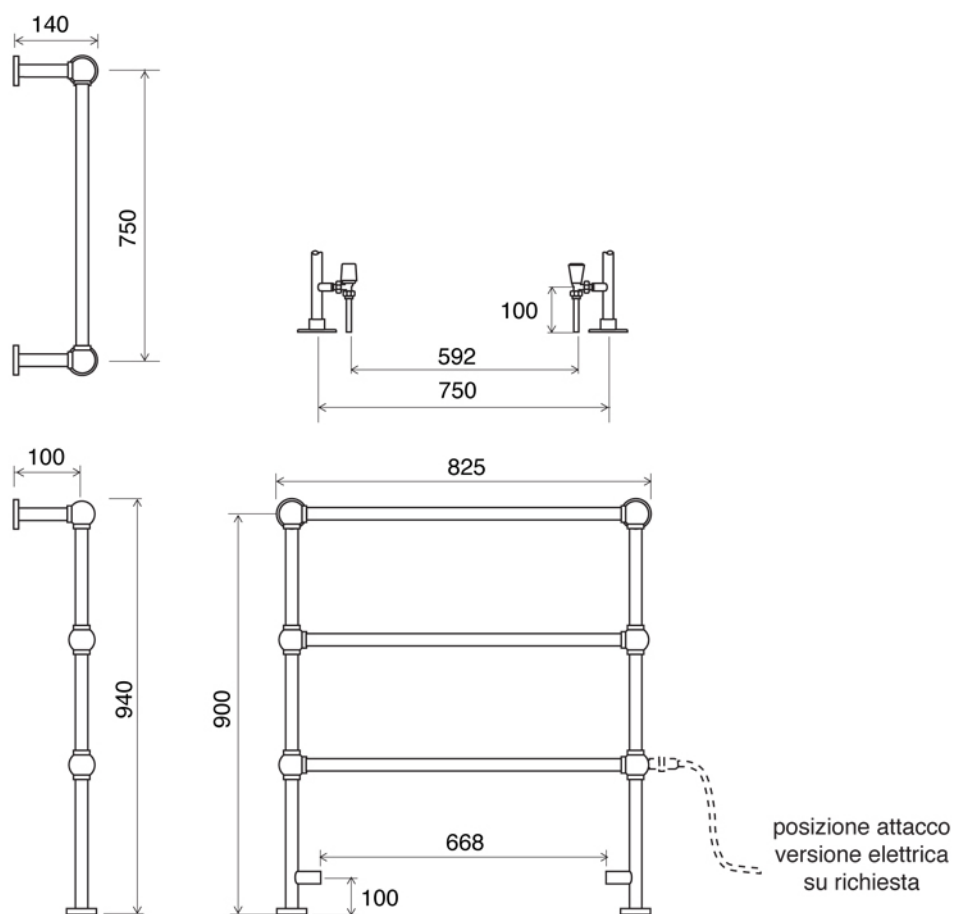

TOWELWARMER Collection	
Code	Description
9076-C 9077-I/N/O/OR 9077-B/ND/R	Portobello 1 towel warmer 940x675 mm (244 W - 210 Kcal/h t 50°) Chrome Incalux, Nickel, Dark Gold, Rose Gold Bronze, Dark Nickel, Copper

Verona - Italy
 tel. +39 045 8006917
 fax. +39 045 8020111
 gentry-home.com

TOWELWARMER Collection	
Code	Description
9127-C 9128-I/N/O/OR 9128-B/ND/R	Valves (pair) Chrome Incalux, Nickel, Dark Gold, Rose Gold Bronze, Dark Nickel, Copper Fittings available 12/14/16 copper 12/14/16 covered
9126	Electrical element complete with thermostatic control