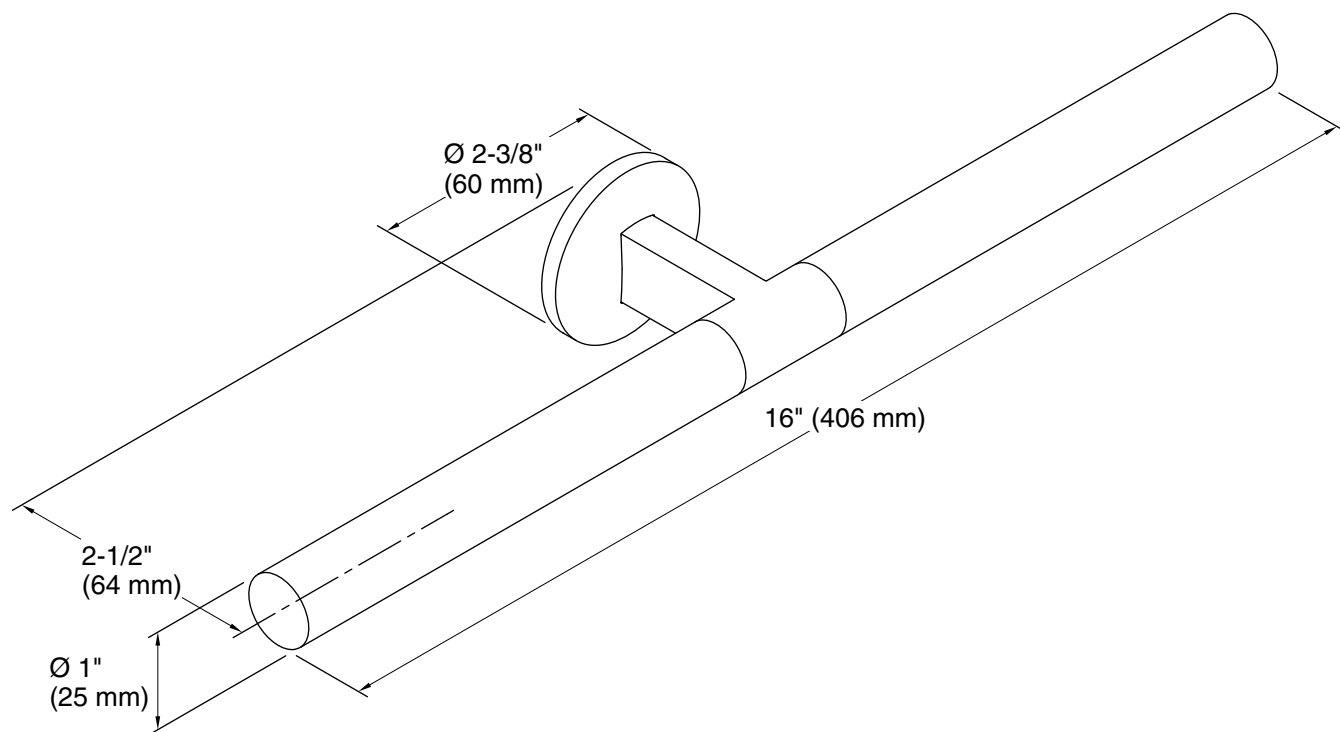

Technical Information

All product dimensions are nominal.

Material: Zinc, Brass

Notes

Install this product according to the installation instructions.

CAUTION: Risk of personal injury. Do not install these products in any area where they are likely to be used inadvertently as a grab bar or support bar. These products are not designed or intended for use as a grab bar or support bar.