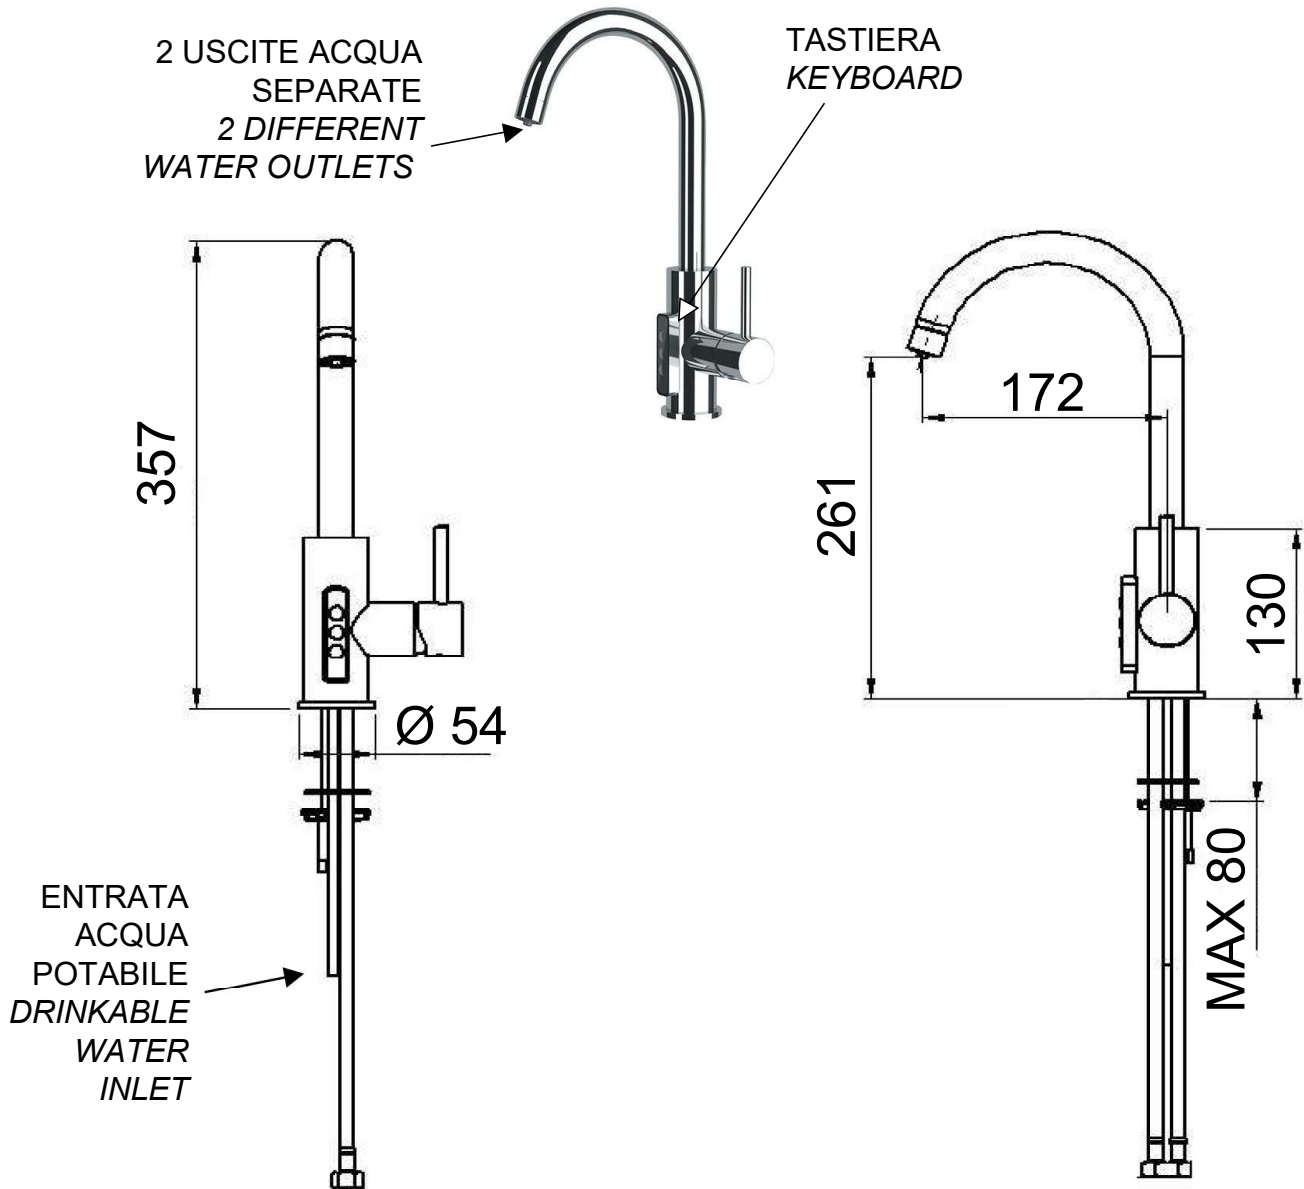

DANIEL

SCHEDA TECNICA TECHNICAL FEATURES

ART. COD.

S20679TFDW

MATERIALI / MATERIALS

OTTONE CROMATO / CHROME PLATED BRASS

CROMATURA / CHROME PLATING

UNI EN 248