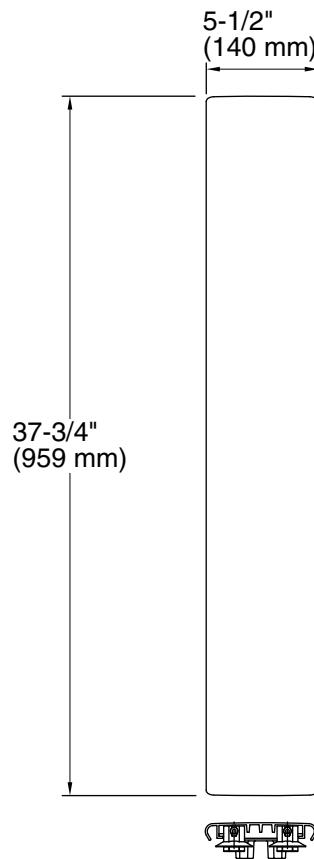

## Features

- Aluminum.
- For use with the K-9997 Groove acrylic shower base.

## Recommended Products/Accessories

K-9997 42" x 42" Single-threshold shower base  
K-23723 Faucet cleaner

### Technical Information

All product dimensions are nominal.

Material: Aluminum