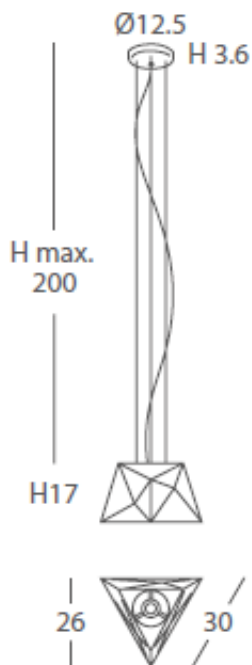

SUSPENSION - TABLE LAMP - FLOOR LAMP

Design with strong geometrical visual impact in any room. Metal lampshade with laser cut lines, which catches the eye view and allow the light sparks to go through. Visual effects through the lampshade slots.

- E27 1x60W Ø9.5cm 

A++ B

*(bombillas no incluidas / lamps not included)

* Archivos 3D y ficheros fotométricos disponibles en web / 3D and photometric files available on the web