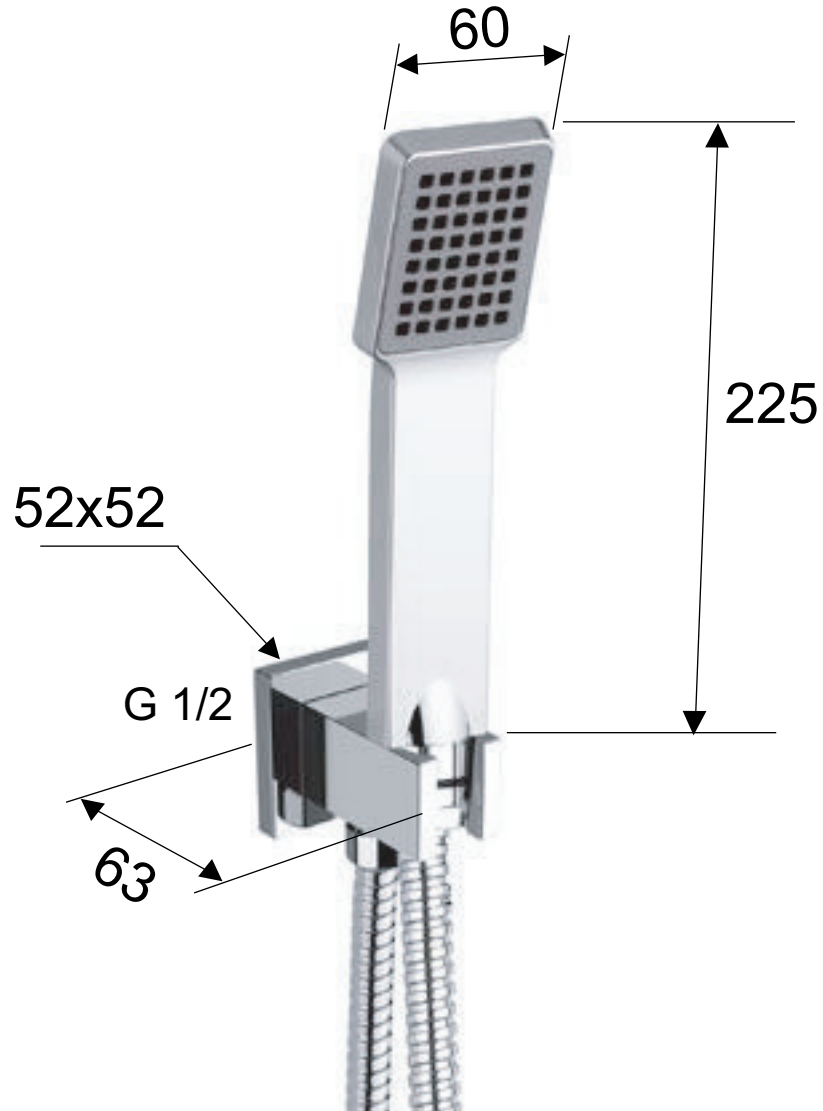

DANIEL

SCHEDA TECNICA TECHNICAL FEATURES

ART. COD.

A547Q492

MATERIALI / MATERIALS

OTTONE CROMATO / CHROME PLATED BRASS
ABS CROMATO / CHROME PLATED ABS

CROMATURA / CHROME PLATING

UNI EN 248