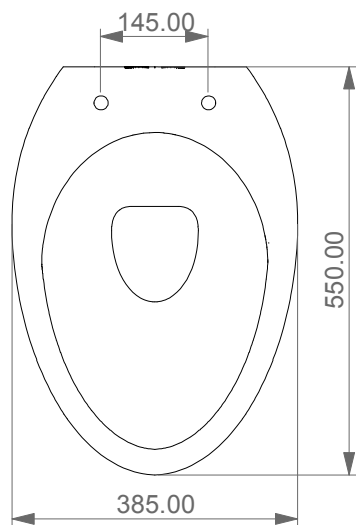

FRONT

LEFT

**GSG**  
CERAMIC DESIGN

Vaso sospeso Touch senza brida  
con sistema di scarico Smart Clean  
Touch wc wall-hung rimless  
with Smart Clean flushing system

TOP

REAR

SECTION

\*In caso di installazione con struttura autoportante  
Geberit è necessario il kit di rinforzo per wc con altezza ridotta.

\*In case of installation with recessed structure self-supporting  
for wall-hung wc Geberit is needed the reinforcing kit for wc with reduced height.

Designation Vaso sospeso Touch senza brida con sistema di scarico Smart Clean Touch wc wall-hung rimless with Smart Clean flushing system	
Scale 1:10	
cod. TOWCSOSC	

This drawing including the respected data may neither be duplicated nor modified nor altered without the consent of GSG Ceramic Design. The use of the data/technical drawings take place at users own risk and under exclusion of any liability of GSG Ceramic Design. The dimensions are not binding; products are subject to changes. Measurement shown may be subjected to small variations or are indicative.