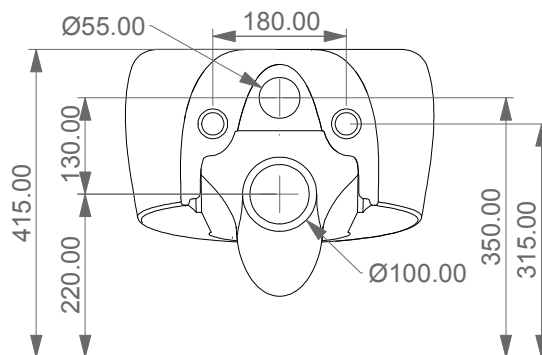

FRONT

LEFT

**GSG**  
CERAMIC DESIGN

Vaso sospeso Touch senza brida  
con sistema di scarico Smart Clean  
Touch wc wall-hung rimless  
with Smart Clean flushing system

TOP

REAR

SECTION

\*In caso di installazione con struttura autoportante  
Geberit è necessario il kit di rinforzo per wc con altezza ridotta.

\*In case of installation with recessed structure self-supporting  
for wall-hung wc Geberit is needed the reinforcing kit for wc with reduced height.

Designation Vaso sospeso Touch senza brida con sistema di scarico Smart Clean Touch wc wall-hung rimless with Smart Clean flushing system	
Scale 1:10	
cod. TOWCSOSC	

This drawing including the respected data may neither be duplicated nor modified nor altered without the consent of GSG Ceramic Design. The use of the data/technical drawings take place at users own risk and under exclusion of any liability of GSG Ceramic Design. The dimensions are not binding; products are subject to changes. Measurement shown may be subjected to small variations or are indicative.