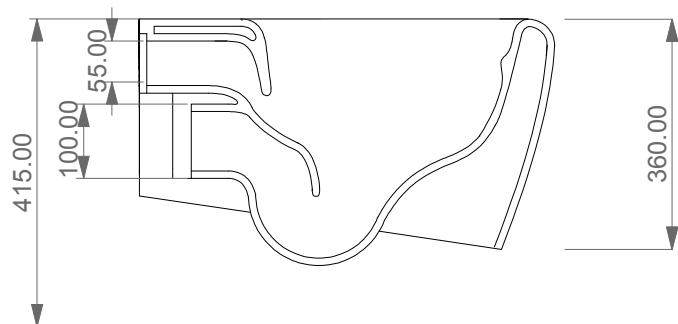

FRONT

LEFT

**GSG**  
CERAMIC DESIGN

Vaso sospeso Touch senza brida  
con sistema di scarico Smart Clean  
Touch wc wall-hung rimless  
with Smart Clean flushing system

TOP

REAR

SECTION

\*In caso di installazione con struttura autoportante  
Geberit è necessario il kit di rinforzo per wc con altezza ridotta.

\*In case of installation with recessed structure self-supporting  
for wall-hung wc Geberit is needed the reinforcing kit for wc with reduced height.

Designation Vaso sospeso Touch senza brida con sistema di scarico Smart Clean Touch wc wall-hung rimless with Smart Clean flushing system	
Scale 1:10	
cod. TOWCSOSC	

This drawing including the respected data may neither be duplicated nor modified nor altered without the consent of GSG Ceramic Design. The use of the data/technical drawings take place at users own risk and under exclusion of any liability of GSG Ceramic Design. The dimensions are not binding; products are subject to changes. Measurement shown may be subjected to small variations or are indicative.