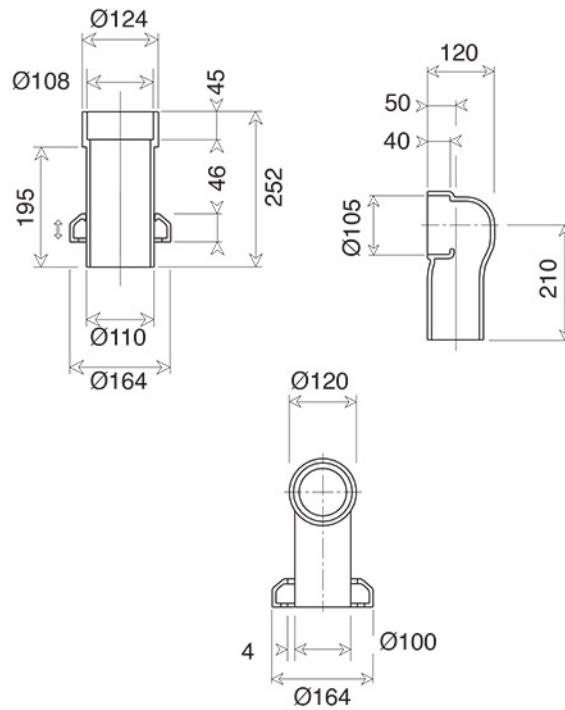

VICTORIAN Collection	
Code	Description
2004 OLD2004	Close coupled closet (wall) White Old White
GRDN2004 OSBR2004	Decorated Garden Pattern Blue Pattern
2008 OLD2008	Close coupled cistern White Old White
2024	Close coupled cistern fittings
GRDN2008 OSBR2008	Decorated Garden Pattern Blue Pattern
2024	Close coupled cistern fittings
2031-C 2032-I/N/O/OR 2032-B/ND/R	Lever for close coupled cistern Chrome Incalux, Nickel, Dark Gold, Rose Gold Bronze, Dark Nickel, Copper

Verona - Italy
tel. +39 045 8006917
fax. +39 045 8020111
gentry-home.com

VICTORIAN Collection	
Code	Description
9999 OLD9999	Pottery pan connector for floor trap White Old White
9998 OLD9998	Pottery pan connector for wall trap White Old White

Verona - Italy
 tel. +39 045 8006917
 fax. +39 045 8020111
 gentry-home.com

VICTORIAN Collection	
Code	Description
	Toilet seat sold separately - See SEATS

Verona - Italy
 tel. +39 045 8006917
 fax. +39 045 8020111
 gentry-home.com