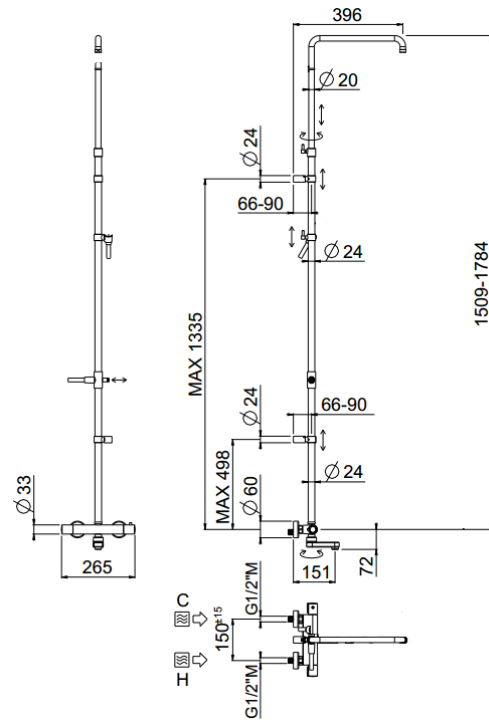

Rigoletto telescopic tub

Rigoletto telescopic tub single shower column
00-0860-CR

TECHNICAL INFORMATION

Bridge telescopic shower column including exposed thermostatic mixer with diverter and swinging bath spout, turning bar with 2 adjustable mountings. Without shower and hand shower. Smooth double anti-torsion PVC flexible hose, cm 150. CHROME

Flow rate:
x rubinetto

FEATURES

Tub spout

double anti-torsion

adjustable telescopic shower column

Rigoletto adjustable spout

PICTURE

TECHNICAL DRAWING

SPARE PARTS

ORIC031
T°

ORIC032
2 vie / ways

FINISHINGS