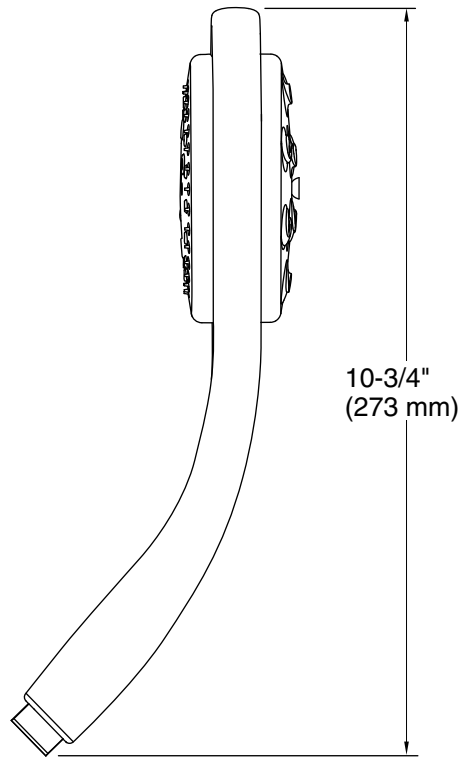

Technical Information

All product dimensions are nominal.

Drain included: No

Notes

For use with automatic compensating valves rated at 2.5 gal/min (9.5 l/min) or less.

Install this product according to the installation guide.

Plumbing codes require an atmospheric vacuum breaker (such as Kohler Model K-9660) be installed in-line with handshowers. Please consult with local plumbing officials.

OBC compliant when installed to the specific requirements of these regulations.