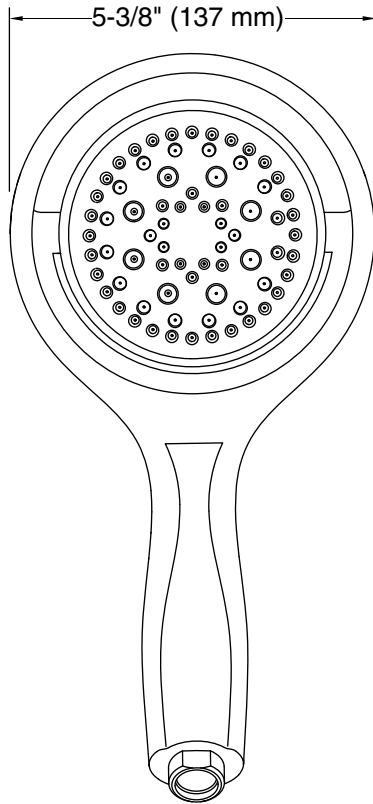

Technical Information

All product dimensions are nominal.

Drain included: No

Notes

For use with automatic compensating valves rated at 2.5 gal/min (9.5 l/min) or less.

Install this product according to the installation guide.

Plumbing codes require an atmospheric vacuum breaker (such as Kohler Model K-9660) be installed in-line with handshowers. Please consult with local plumbing officials.

OBC compliant when installed to the specific requirements of these regulations.