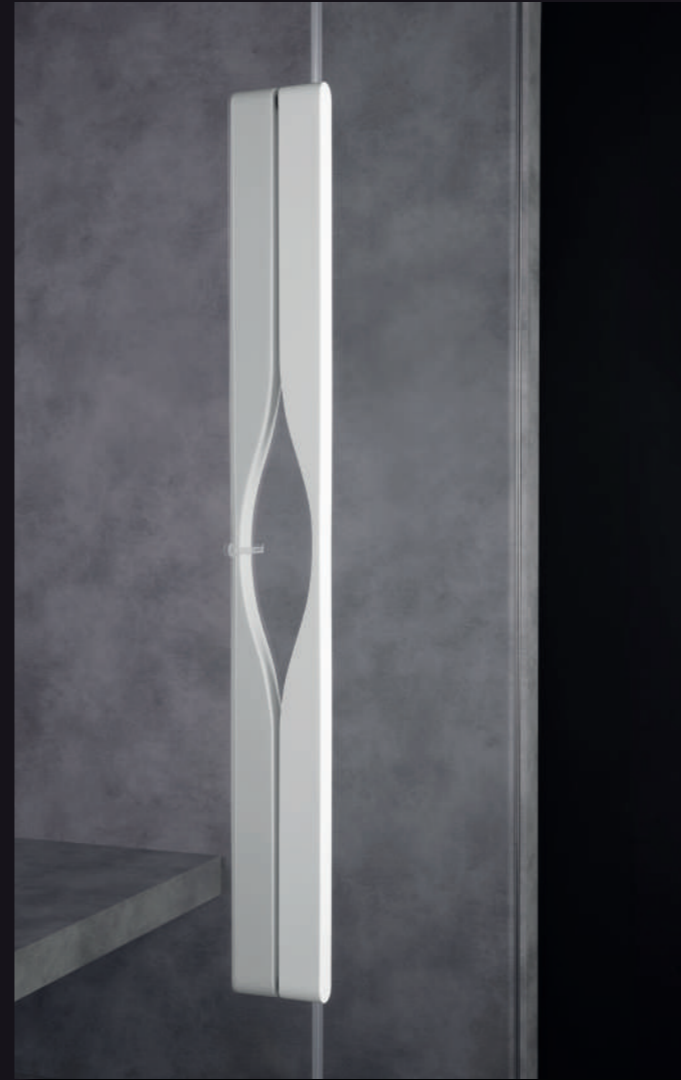

RELAXCODE

free - standing

RELAXCODE

also for outdoors

FINNISH SAUNA

STEAM BATH

STEAM BATH - TECHNICAL ROOM DOOR DETAIL

DOUBLE

DESIGN HANDLES

wood - glossy white

wood - chromed

glossy white

CONTROL PANEL

smaller modules • for suites and apartments • quick assembly

and disassembly • public and private use

RELAXCODE
suites
modules