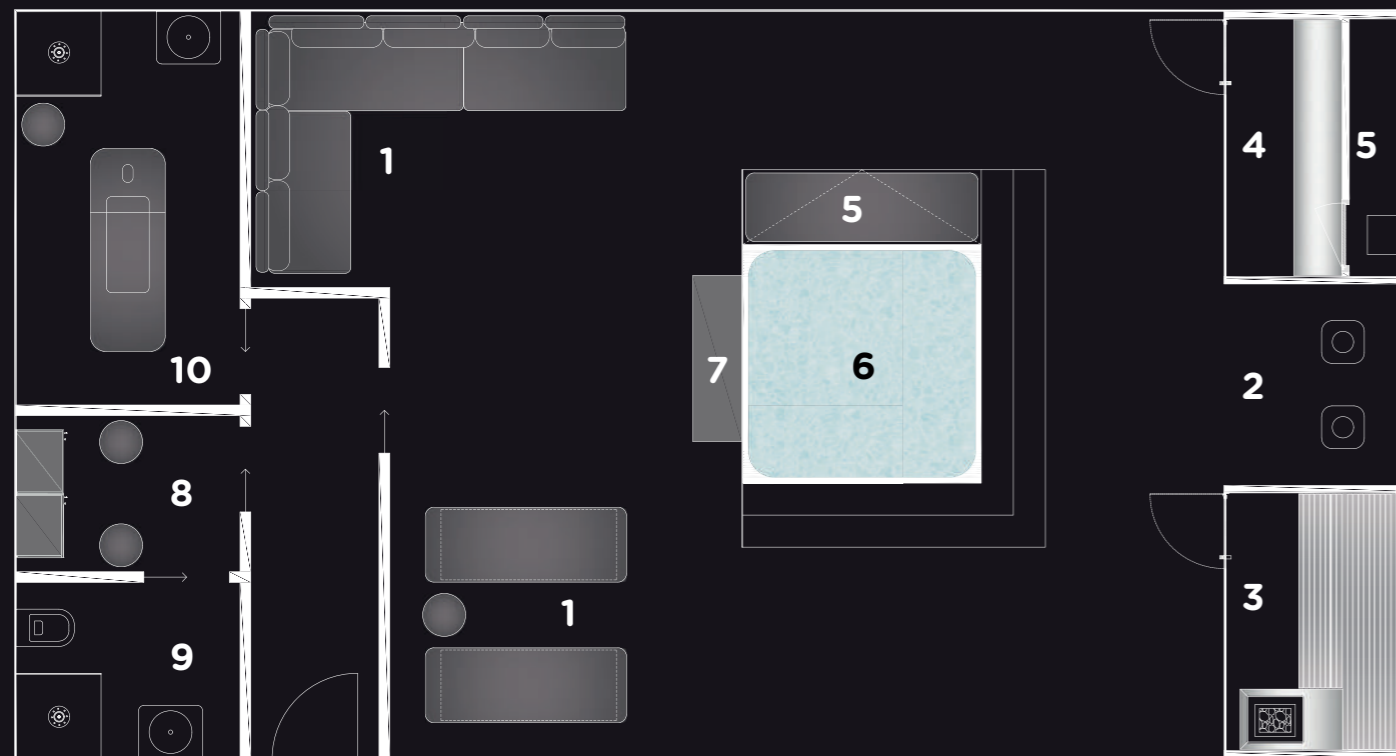

EMOTIONAL SHOWER

DIMENSION (WxLxH)
 170 x 94 x 222 cm
 170 x 176 x 222 cm

FINNISH SAUNA

DIMENSION (WxLxH)
 170 x 165 x 222 cm
 170 x 205 x 222 cm
 170 x 250 x 222 cm
 170 x 290 x 222 cm

DOUBLE

DIMENSION (WxLxH)
 170 x 324 x 222 cm
 170 x 404 x 222 cm
 170 x 494 x 222 cm
 170 x 574 x 222 cm

TRIPLE
 single emotional shower

DIMENSION (WxLxH)
 170 x 412 x 222 cm
 170 x 492 x 222 cm
 170 x 582 x 222 cm
 170 x 662 x 222 cm

TRIPLE
 Double emotional shower

DIMENSION (WxLxH)
 170 x 494 x 222 cm
 170 x 574 x 222 cm
 170 x 664 x 222 cm
 170 x 744 x 222 cm

A - 30 m²

B - 30 m²

C - 50 m²

D - 70 m²

E - 90 m²

DIFFERENT MOOD

RELAX CODE AREA is a smart combination between design, sensorial combination, breaking design style and a specialized body/mind wellness method to make an experience beyond the routine of well-being.

E - 90 mq

- 1. Relax area
- 2. Emotional showers
- 3. Finnish sauna
- 4. Steam bath
- 5. Technical space
- 6. Jacuzzi
- 7. Herbal teas
- 8. Locker room
- 9. Bathroom
- 10. Massage cabin

Saint Moritz

Saint Tropez