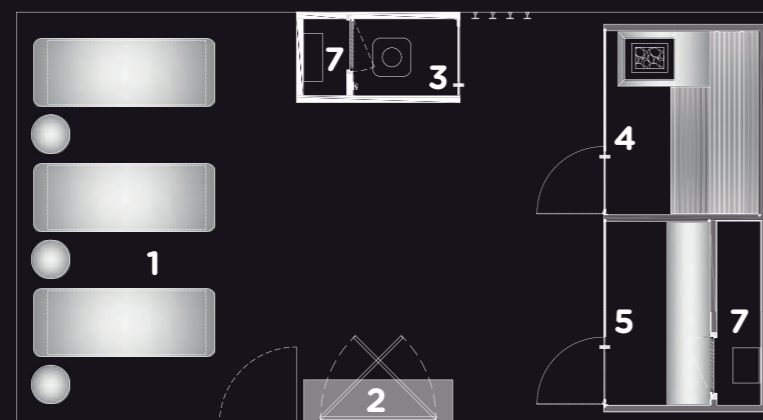

EMOTIONAL SHOWER

DIMENSION (WxLxH)
 170 x 94 x 222 cm
 170 x 176 x 222 cm

FINNISH SAUNA

DIMENSION (WxLxH)
 170 x 165 x 222 cm
 170 x 205 x 222 cm
 170 x 250 x 222 cm
 170 x 290 x 222 cm

DOUBLE

DIMENSION (WxLxH)
 170 x 324 x 222 cm
 170 x 404 x 222 cm
 170 x 494 x 222 cm
 170 x 574 x 222 cm

CORTEN

CONCRETE

RELAXCODE

from our work experience

immediate solutions for your space • choose the layout and the

mood you prefer • can be realized in a short time

RELAXCODE
area

1. Relax area
2. Rotating tv
3. Emotional shower
4. Finnish sauna
5. Steam bath
6. Jacuzzi
7. Technical space
8. Herbal teas
9. Locker room
10. Bathroom
11. Massage cabin

A - 30 m²

B - 30 m²

C - 50 m²

D - 70 m²

E - 90 m²

DIFFERENT MOOD

RELAX CODE AREA is a smart combination between design, sensorial combination, breaking design style and a specialized body/mind wellness method to make an experience beyond the routine of well-being.