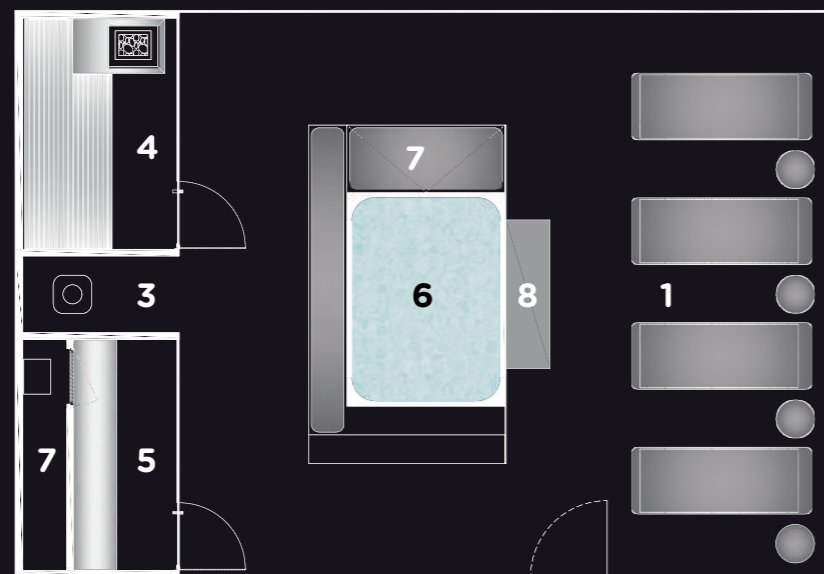

EMOTIONAL SHOWER

DIMENSION (WxLxH)
 170 x 94 x 222 cm
 170 x 176 x 222 cm

FINNISH SAUNA

DIMENSION (WxLxH)
 170 x 165 x 222 cm
 170 x 205 x 222 cm
 170 x 250 x 222 cm
 170 x 290 x 222 cm

DOUBLE

DIMENSION (WxLxH)
 170 x 324 x 222 cm
 170 x 404 x 222 cm
 170 x 494 x 222 cm
 170 x 574 x 222 cm

TRIPLE
 single emotional shower

DIMENSION (WxLxH)
 170 x 412 x 222 cm
 170 x 492 x 222 cm
 170 x 582 x 222 cm
 170 x 662 x 222 cm

TRIPLE
 Double emotional shower

DIMENSION (WxLxH)
 170 x 494 x 222 cm
 170 x 574 x 222 cm
 170 x 664 x 222 cm
 170 x 744 x 222 cm

CORTEN

CONCRETE

RELAXCODE

from our work experience

immediate solutions for your space • choose the layout and the

mood you prefer • can be realized in a short time

RELAXCODE
area

1. Relax area
2. Rotating tv
3. Emotional shower
4. Finnish sauna
5. Steam bath
6. Jacuzzi
7. Technical space
8. Herbal teas
9. Locker room
10. Bathroom
11. Massage cabin

A - 30 m²

B - 30 m²

C - 50 m²

D - 70 m²

E - 90 m²

DIFFERENT MOOD

RELAX CODE AREA is a smart combination between design, sensorial combination, breaking design style and a specialized body/mind wellness method to make an experience beyond the routine of well-being.