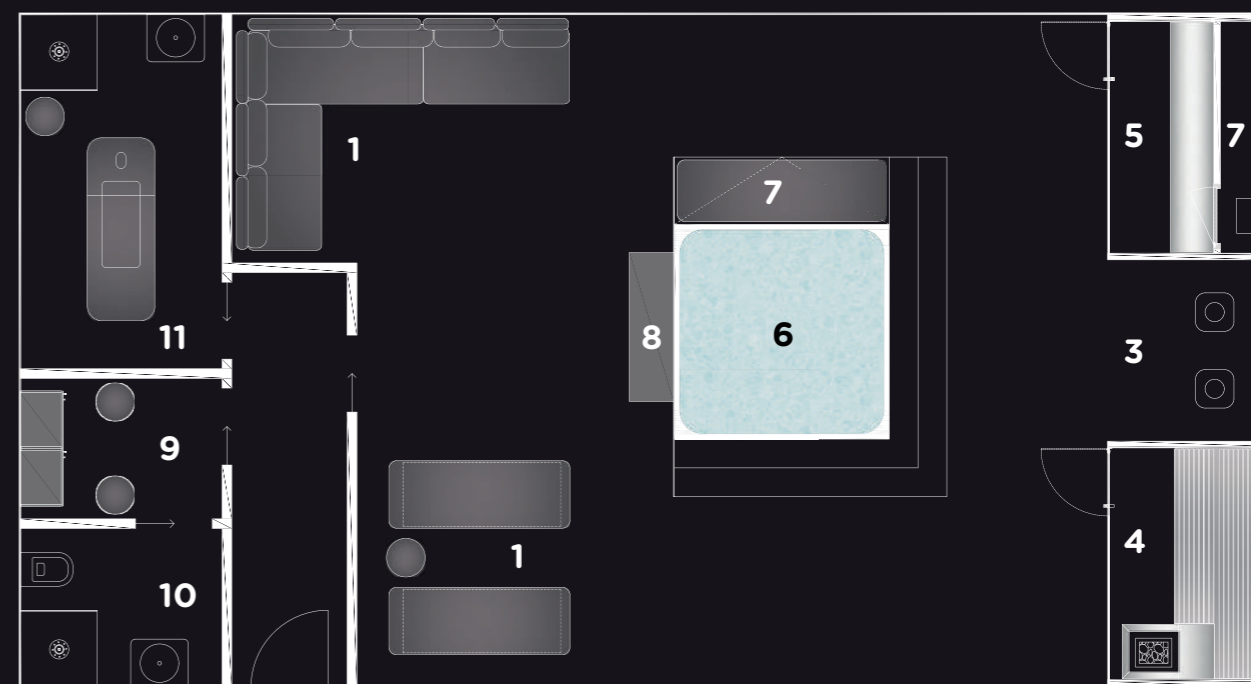

EMOTIONAL SHOWER

DIMENSION (WxLxH)
 170 x 94 x 222 cm
 170 x 176 x 222 cm

FINNISH SAUNA

DIMENSION (WxLxH)
 170 x 165 x 222 cm
 170 x 205 x 222 cm
 170 x 250 x 222 cm
 170 x 290 x 222 cm

DOUBLE

DIMENSION (WxLxH)
 170 x 324 x 222 cm
 170 x 404 x 222 cm
 170 x 494 x 222 cm
 170 x 574 x 222 cm

TRIPLE
 single emotional shower

DIMENSION (WxLxH)
 170 x 412 x 222 cm
 170 x 492 x 222 cm
 170 x 582 x 222 cm
 170 x 662 x 222 cm

TRIPLE
 Double emotional shower

DIMENSION (WxLxH)
 170 x 494 x 222 cm
 170 x 574 x 222 cm
 170 x 664 x 222 cm
 170 x 744 x 222 cm

A - 30 m²

B - 30 m²

C - 50 m²

D - 70 m²

E - 90 m²

DIFFERENT MOOD

RELAX CODE AREA is a smart combination between design, sensorial combination, breaking design style and a specialized body/mind wellness method to make an experience beyond the routine of well-being.

E - 90 mq

- 1. Relax area
- 2. Emotional showers
- 3. Finnish sauna
- 4. Steam bath
- 5. Technical space
- 6. Jacuzzi
- 7. Herbal teas
- 8. Locker room
- 9. Bathroom
- 10. Massage cabin

Saint Moritz

Saint Tropez