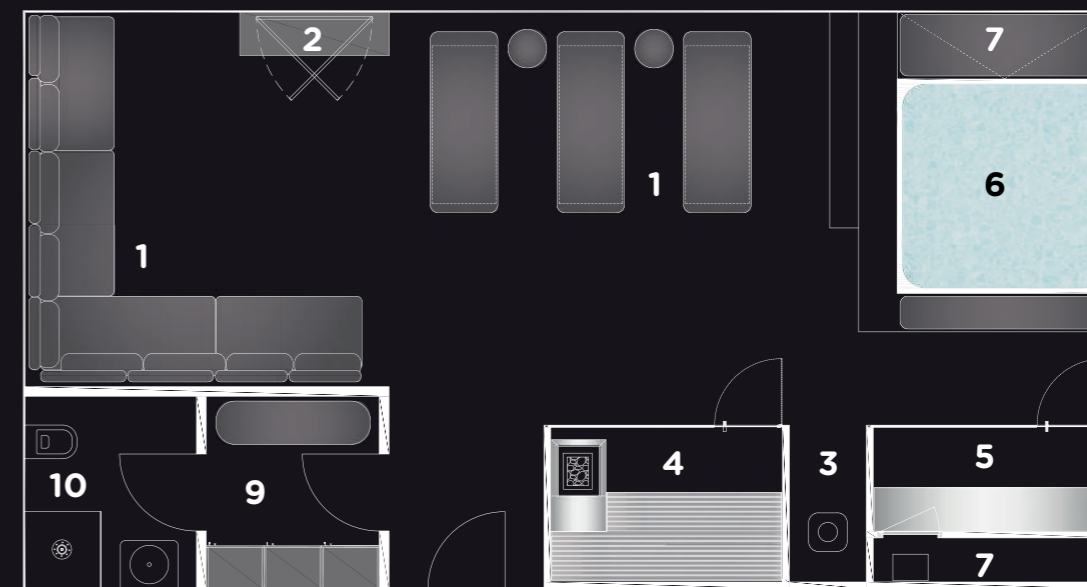

EMOTIONAL SHOWER

DIMENSION (WxLxH)
 170 x 94 x 222 cm
 170 x 176 x 222 cm

FINNISH SAUNA

DIMENSION (WxLxH)
 170 x 165 x 222 cm
 170 x 205 x 222 cm
 170 x 250 x 222 cm
 170 x 290 x 222 cm

DOUBLE

DIMENSION (WxLxH)
 170 x 324 x 222 cm
 170 x 404 x 222 cm
 170 x 494 x 222 cm
 170 x 574 x 222 cm

CORTEN

CONCRETE

RELAXCODE

from our work experience

immediate solutions for your space • choose the layout and the

mood you prefer • can be realized in a short time

RELAXCODE
area

1. Relax area
2. Rotating tv
3. Emotional shower
4. Finnish sauna
5. Steam bath
6. Jacuzzi
7. Technical space
8. Herbal teas
9. Locker room
10. Bathroom
11. Massage cabin

A - 30 m²

B - 30 m²

C - 50 m²

D - 70 m²

E - 90 m²

DIFFERENT MOOD

RELAX CODE AREA is a smart combination between design, sensorial combination, breaking design style and a specialized body/mind wellness method to make an experience beyond the routine of well-being.