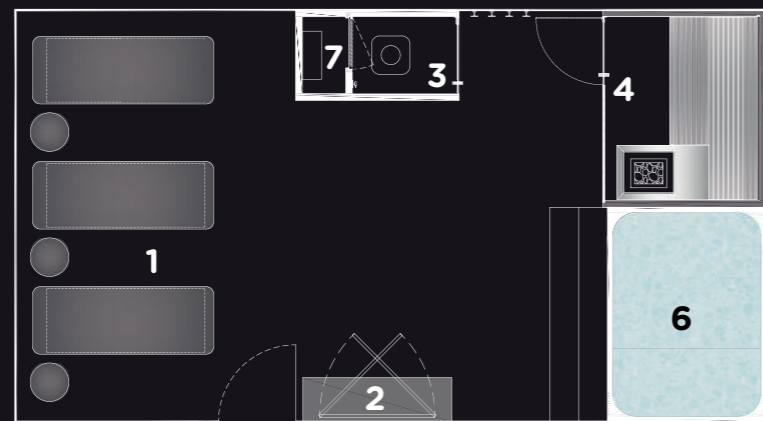

EMOTIONAL SHOWER

DIMENSION (WxLxH)
 170 x 94 x 222 cm
 170 x 176 x 222 cm

FINNISH SAUNA

DIMENSION (WxLxH)
 170 x 165 x 222 cm
 170 x 205 x 222 cm
 170 x 250 x 222 cm
 170 x 290 x 222 cm

DOUBLE

DIMENSION (WxLxH)
 170 x 324 x 222 cm
 170 x 404 x 222 cm
 170 x 494 x 222 cm
 170 x 574 x 222 cm

TRIPLE
 single emotional shower

DIMENSION (WxLxH)
 170 x 412 x 222 cm
 170 x 492 x 222 cm
 170 x 582 x 222 cm
 170 x 662 x 222 cm

TRIPLE
 Double emotional shower

DIMENSION (WxLxH)
 170 x 494 x 222 cm
 170 x 574 x 222 cm
 170 x 664 x 222 cm
 170 x 744 x 222 cm

CORTEN

CONCRETE

RELAXCODE

from our work experience

immediate solutions for your space • choose the layout and the

mood you prefer • can be realized in a short time

RELAXCODE
area

1. Relax area
2. Rotating tv
3. Emotional shower
4. Finnish sauna
5. Steam bath
6. Jacuzzi
7. Technical space
8. Herbal teas
9. Locker room
10. Bathroom
11. Massage cabin

A - 30 m²

B - 30 m²

C - 50 m²

D - 70 m²

E - 90 m²

DIFFERENT MOOD

RELAX CODE AREA is a smart combination between design, sensorial combination, breaking design style and a specialized body/mind wellness method to make an experience beyond the routine of well-being.