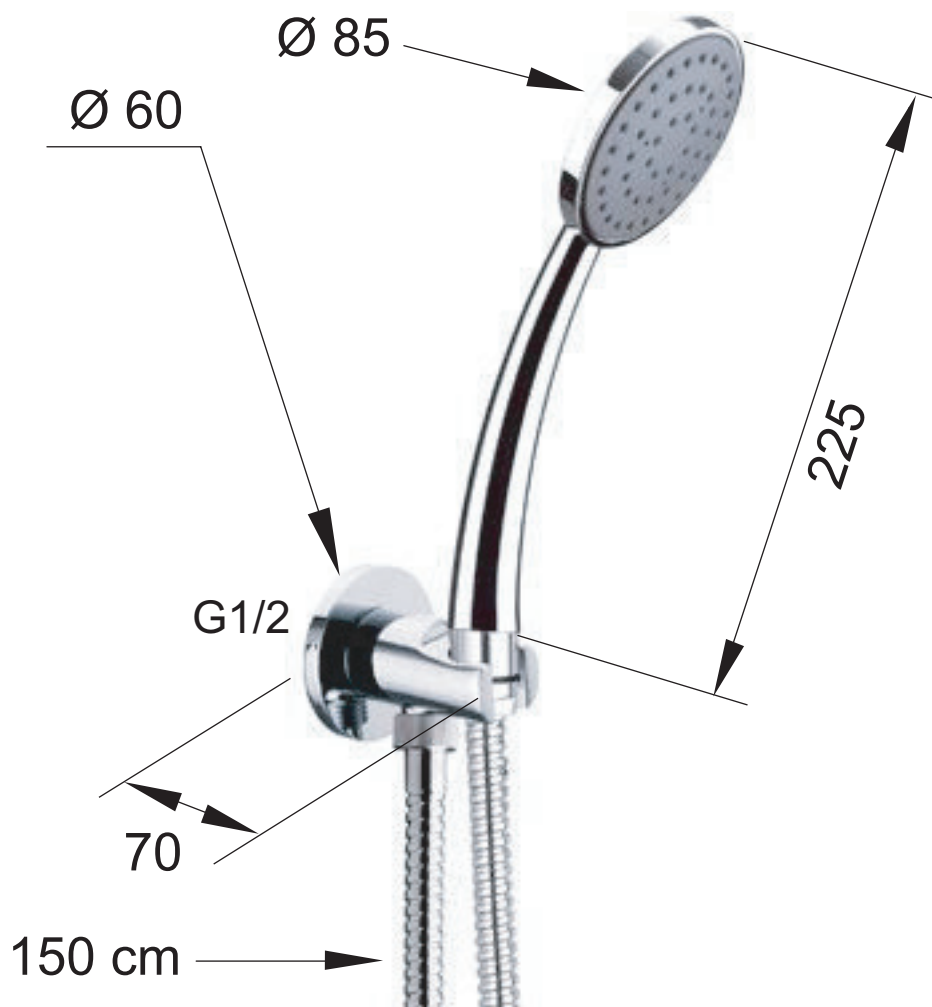

ART. COD. **A546436**

MATERIALI / MATERIALS

OTTONE CROMATO / CHROME PLATED BRASS
ABS CROMATO / CHROME PLATED ABS

CROMATURA / CHROME PLATING

UNI EN 248