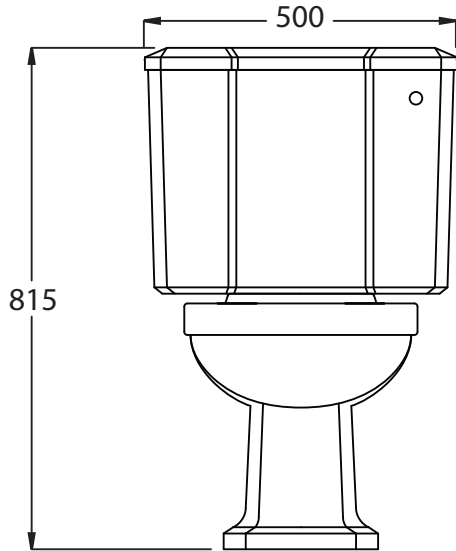

Ceramic Collection	
Chelsea	CC Pan & Cistern with Ceramic Bend

We recommend that all products are purchased with the assistance of a specialist bathroom retailer and always installed by an experienced installer who is a member of a recognized association. All sizes quoted are nominal: items may vary by plus or minus 2% against the figures quoted. When planning installations where dimensions are critical, it is essential that the space allowed for individual items is physically checked. Imperial Bathrooms can not be held liable for any costs associated with items not fitting in any given area. The contents of this statement are based on information correct at the time of publication. We reserve the right to make alterations and changes in product characteristics, fixing, packaging, operation etc at any time without notice.