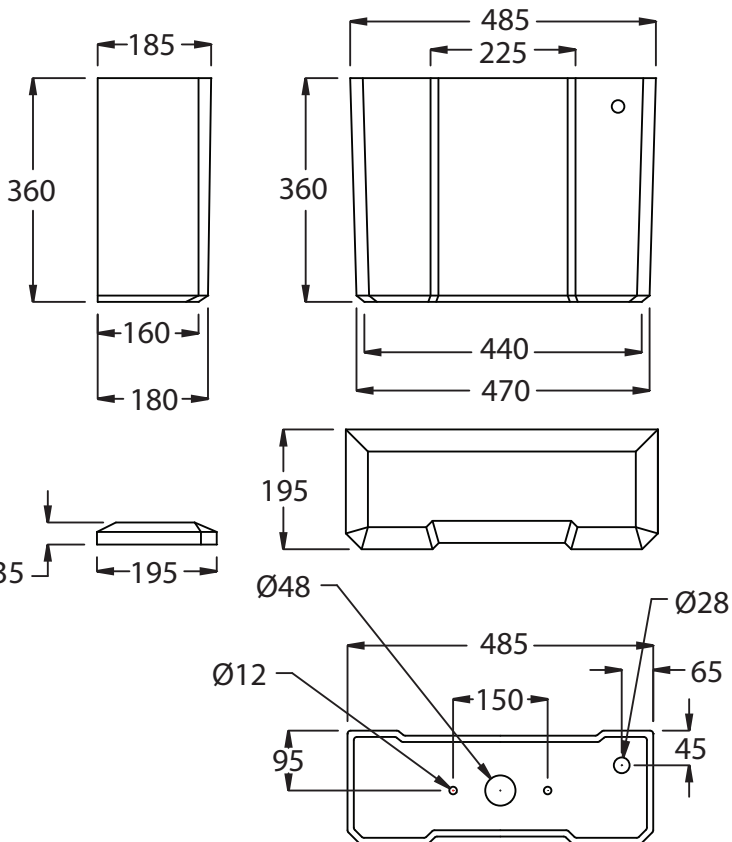

Ceramic Collection	
Chelsea	CC Pan & Cistern with Ceramic Bend

We recommend that all products are purchased with the assistance of a specialist bathroom retailer and always installed by an experienced installer who is a member of a recognized association. All sizes quoted are nominal: items may vary by plus or minus 2% against the figures quoted. When planning installations where dimensions are critical, it is essential that the space allowed for individual items is physically checked. Imperial Bathrooms can not be held liable for any costs associated with items not fitting in any given area. The contents of this statement are based on information correct at the time of publication. We reserve the right to make alterations and changes in product characteristics, fixing, packaging, operation etc at any time without notice.