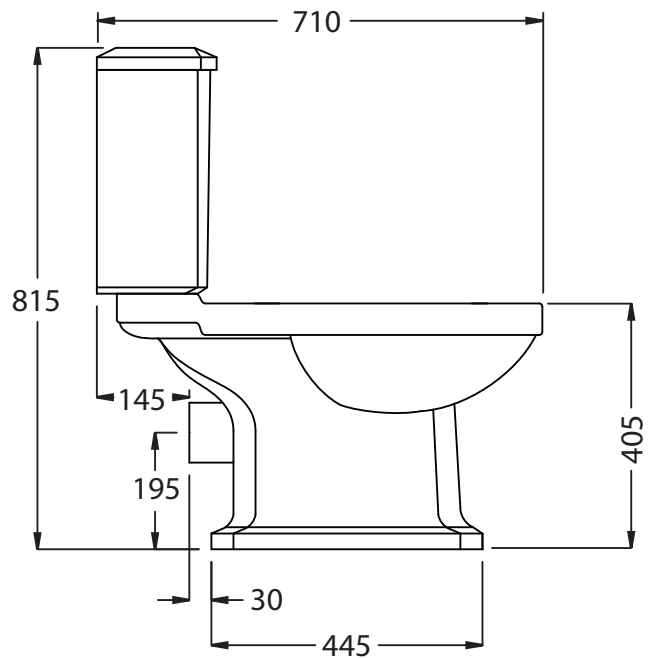

Ceramic Collection	
Chelsea	CC Pan & Cistern with Ceramic Bend

We recommend that all products are purchased with the assistance of a specialist bathroom retailer and always installed by an experienced installer who is a member of a recognized association. All sizes quoted are nominal: items may vary by plus or minus 2% against the figures quoted. When planning installations where dimensions are critical, it is essential that the space allowed for individual items is physically checked. Imperial Bathrooms can not be held liable for any costs associated with items not fitting in any given area. The contents of this statement are based on information correct at the time of publication. We reserve the right to make alterations and changes in product characteristics, fixing, packaging, operation etc at any time without notice.