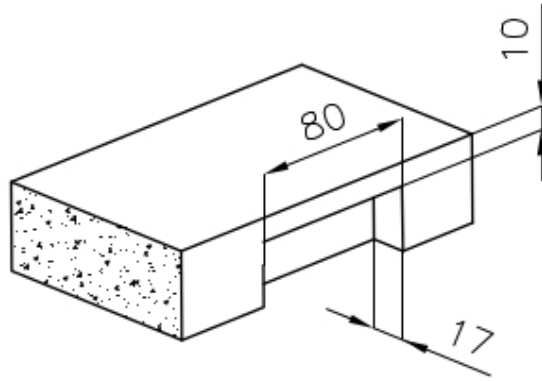

Edge/Installation Type Flush-mount | Top-mount

Dimensions 490x440 mm

Standard fittings Fixing hooks, gasket, drain, overflow and siphon, boxed packing

Mixer holes No standard holes

Built-in hole View technical data sheet (for all Flush-mount / Top-mount models and Under-mount models)

Drainer No

Width 49 cm

Bowl dimension 450x400mm

Number of bowls 1 bowl

Waste fitting 3,5" drain

FEATURES

Basket 3,5" waste fitting The drain is equipped with a large 3.5" drain, with the practical basket cap that prevents the discharge of solid parts. The 3.5 "drain allows the use of the Foster waste-disposer, compatible with all models.

High thickness 1mm thick steel. A significant thickness, which guarantees the maximum sturdiness and durability.

Perimetral overflow The overflow is always a security on the Foster sinks that prevents the overflow of water in case of oversights. The perimeter drain solution improves aesthetics thanks to its square and essential shape.

Small radius Bowls with squared shapes with a modern design and an increased capacity, for a minimal aesthetics connected with an extreme practicality.

TECHNICAL DATA

Intaglio per il troppo-pieno
Recess for housing the over-flow