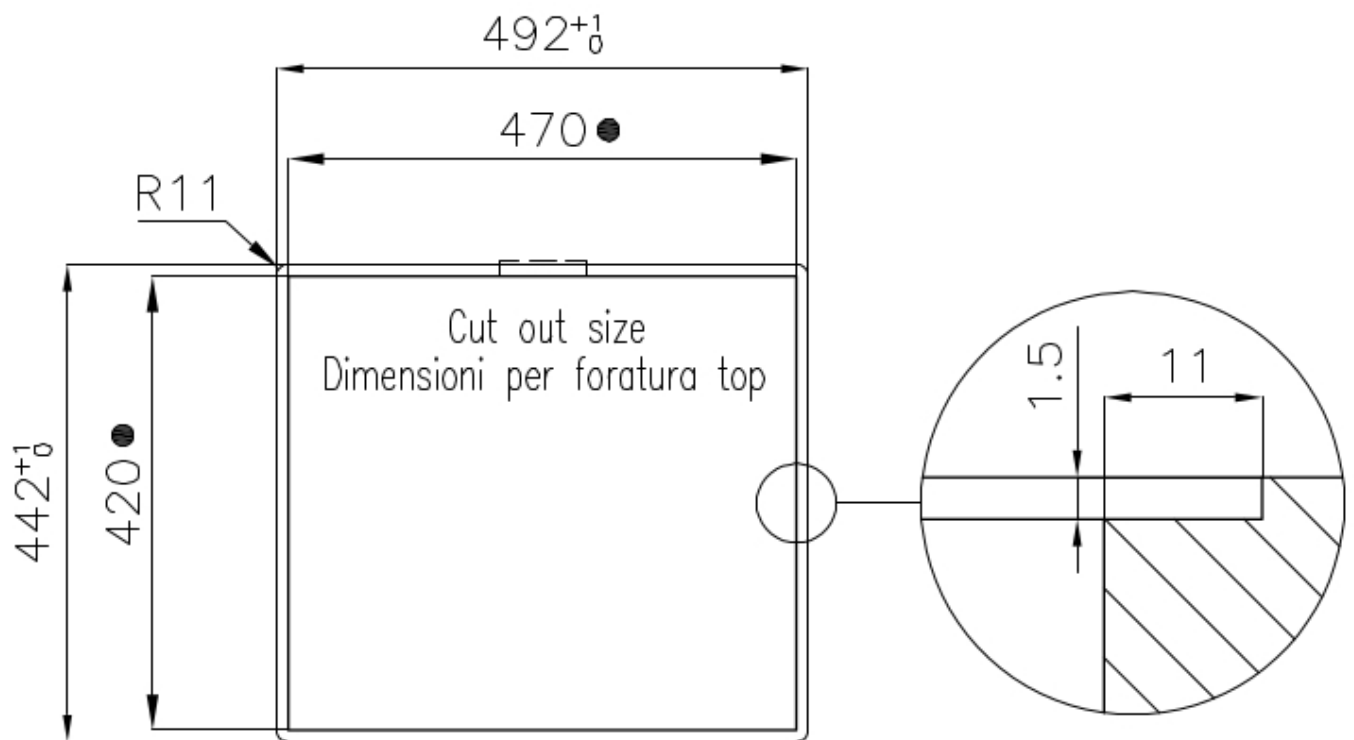

Edge/Installation Type Flush-mount | Top-mount

Dimensions 490x440 mm

Standard fittings Fixing hooks, gasket, drain, overflow and siphon, boxed packing

Mixer holes No standard holes

Built-in hole View technical data sheet (for all Flush-mount / Top-mount models and Under-mount models)

Drainer No

Width 49 cm

Bowl dimension 450x400mm

Number of bowls 1 bowl

Waste fitting 3,5" drain

FEATURES

Basket 3,5" waste fitting The drain is equipped with a large 3.5" drain, with the practical basket cap that prevents the discharge of solid parts. The 3.5 "drain allows the use of the Foster waste-disposer, compatible with all models.

High thickness 1mm thick steel. A significant thickness, which guarantees the maximum sturdiness and durability.

Perimetral overflow The overflow is always a security on the Foster sinks that prevents the overflow of water in case of oversights. The perimeter drain solution improves aesthetics thanks to its square and essential shape.

Small radius Bowls with squared shapes with a modern design and an increased capacity, for a minimal aesthetics connected with an extreme practicality.

TECHNICAL DATA

Intaglio per il troppo-pieno
Recess for housing the over-flow