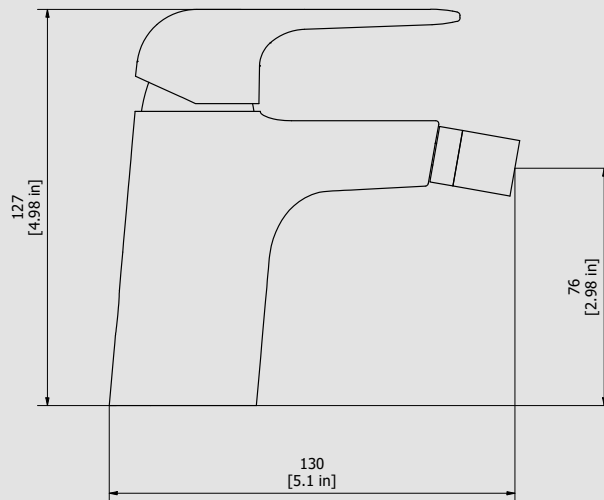

340x180x70 mm

Weight

1.7 kg

Finishes

- CC**
CHROME
- PL**
PLATINUM
- SS**
BRUSHED
NICKEL
- ON**
NATURAL
BRASS
- BO**
MATT
WHITE
- NP**
MATT
BLACK
- CF**
BLACK
CHROME
- CS**
BRUSHED
BLACK
CHROME
- II**
PALE
GOLD
- IS**
BRUSHED
PALE GOLD
- RS**
ROSE
GOLD
- SR**
BRUSHED
ROSE GOLD
- OO**
GOLD
- OS**
BRUSHED
GOLD
- RR**
ANTIQUÉ
COPPER
- BB**
ANTIQUÉ
BRONZE

Dimensions

Cartridge

Ceramic cartridge Ø30

Threaded fitting

-

Aerator

M16x1

Flow Rate (+/-10%)