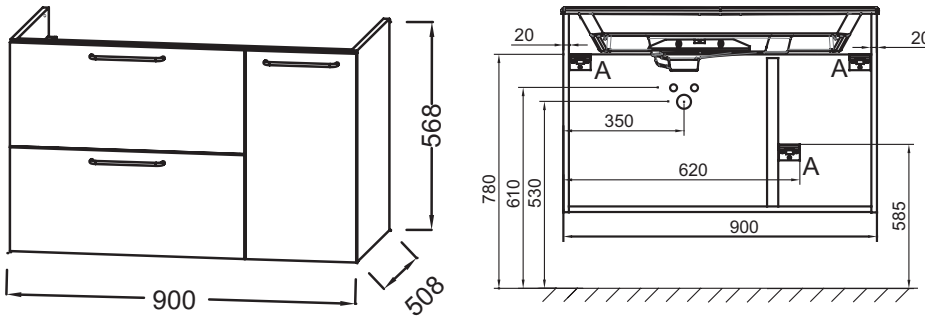

EB2543-R6

Collection: ODÉON RIVE GAUCHE

Finish*:

Main features:

Features

- DIMENSIONS: 90 x 50.80 x 56.80 cm
- MATERIAL: Lacquer or melamine
- NORMS AND REGULATION: NF
- WEIGHT: 39.4 kg
- INSTALLATION TYPE: Wall-hung
- VERSION: White handle

Required products

- EXAV112-Z: Vanity top 90 cm
- EB2563: Frosted glass vanity top, 91 cm

Technical drawing

Product Specification: Base unit for vanity top 90 cm, 2 drawers/1 door, white wire handles.. EB2543-R6. Collection: ODÉON RIVE GAUCHE. DIMENSIONS: 90 x 50.80 x 56.80 cm. WEIGHT: 39.4 kg. MATERIAL: Lacquer or melamine. INSTALLATION TYPE: Wall-hung. NORMS AND REGULATION: NF. VERSION: White handle.