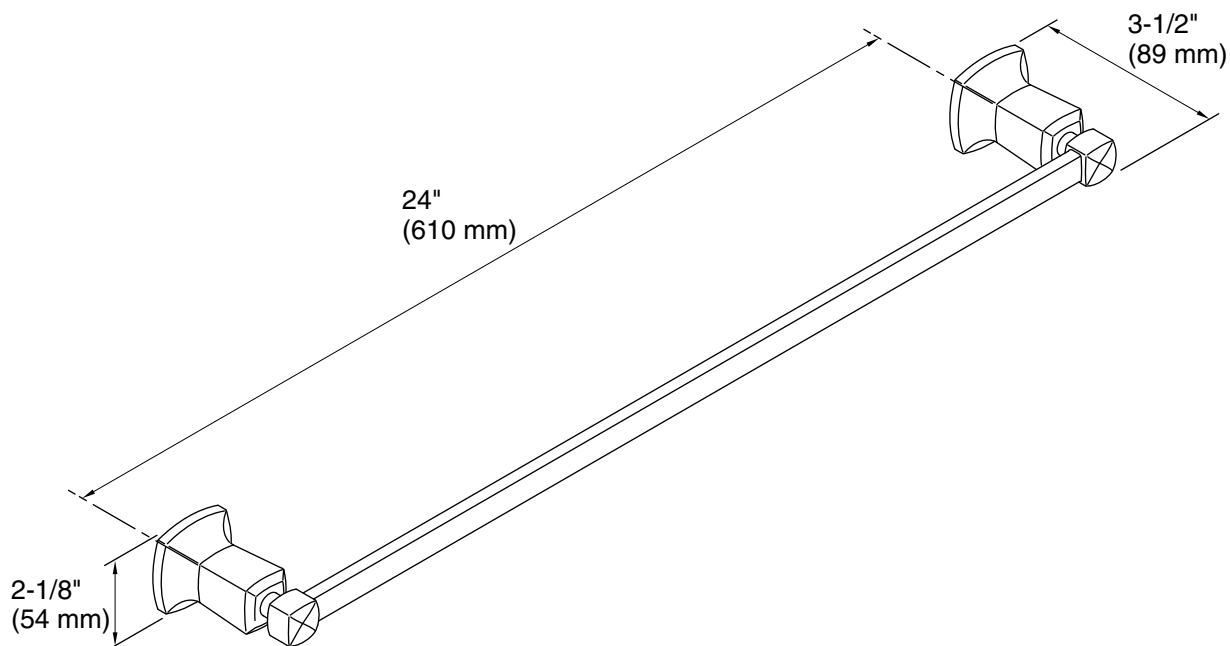

Technical Information

All product dimensions are nominal.

Material: Metal

Notes

Install this product according to the installation guide.

CAUTION: Risk of personal injury. Do not install these products in any area where they are likely to be used inadvertently as a grab bar or support bar. These products are not designed or intended for use as a grab bar or support bar.