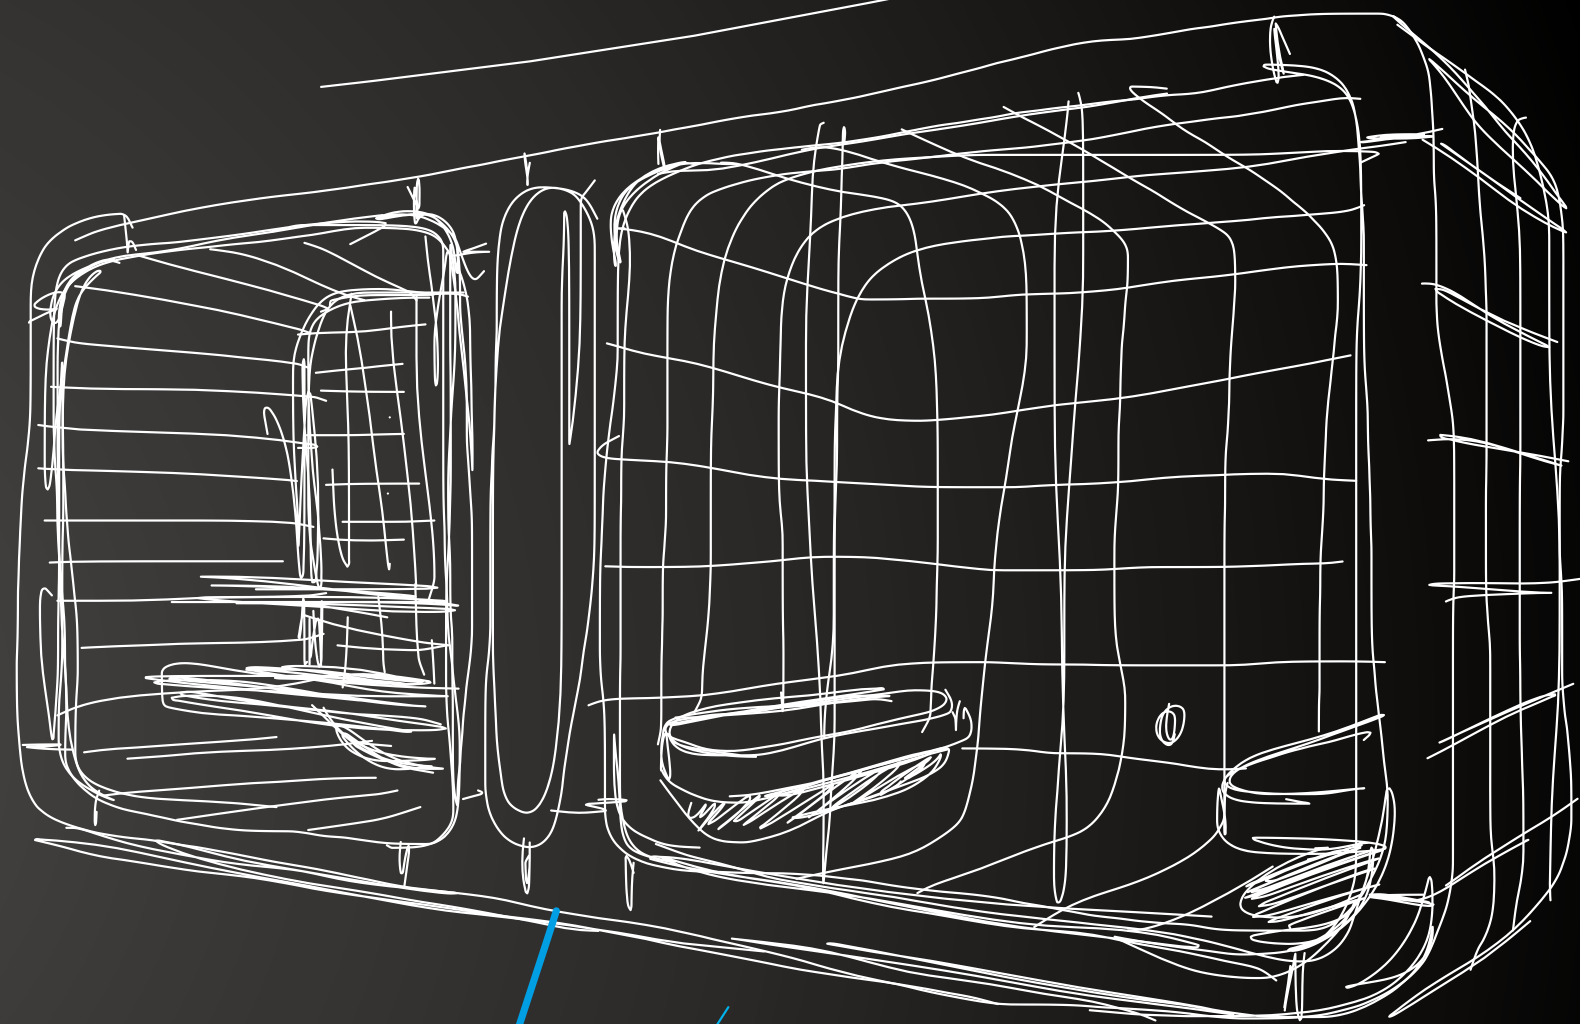

RESTORE

modular versions

sauna
steam bath
shower
&
more

RESTORE

can
be
moved

all the
finishes are
included

RESTORE

public
use for
wellness &
hospitality

design

by **SIMONE MICHELI**

fini

engineered

in our factories to be even
by itself a complete and
independent **wellness area**

RESTORE

regeneration module & area

innovative concept of a self-supporting module for the public use of sauna and steam bath, designed by Simone Micheli. The module is engineered to be even by itself a complete and independent wellness area

choose
your

**RESTORE
SAUNA + STEAM BATH + SHOWERS**

L 740 cm
H 240 cm
D 203 cm

**RESTORE
SAUNA + STEAM BATH**

L 515 cm
H 240 cm
D 203 cm

**RESTORE recessed
SAUNA + STEAM BATH**

L 515 cm
H 240 cm
D 203 cm

RESTORE SAUNA

L 240 cm
H 240 cm
D 203 cm

RESTORE STEAM BATH

L 295 cm
H 240 cm
D 203 cm

RESTORE recessed SAUNA

L 240 cm
H 240 cm
D 203 cm

RESTORE recessed STEAM BATH

L 240 cm
H 240 cm
D 203 cm

positions..