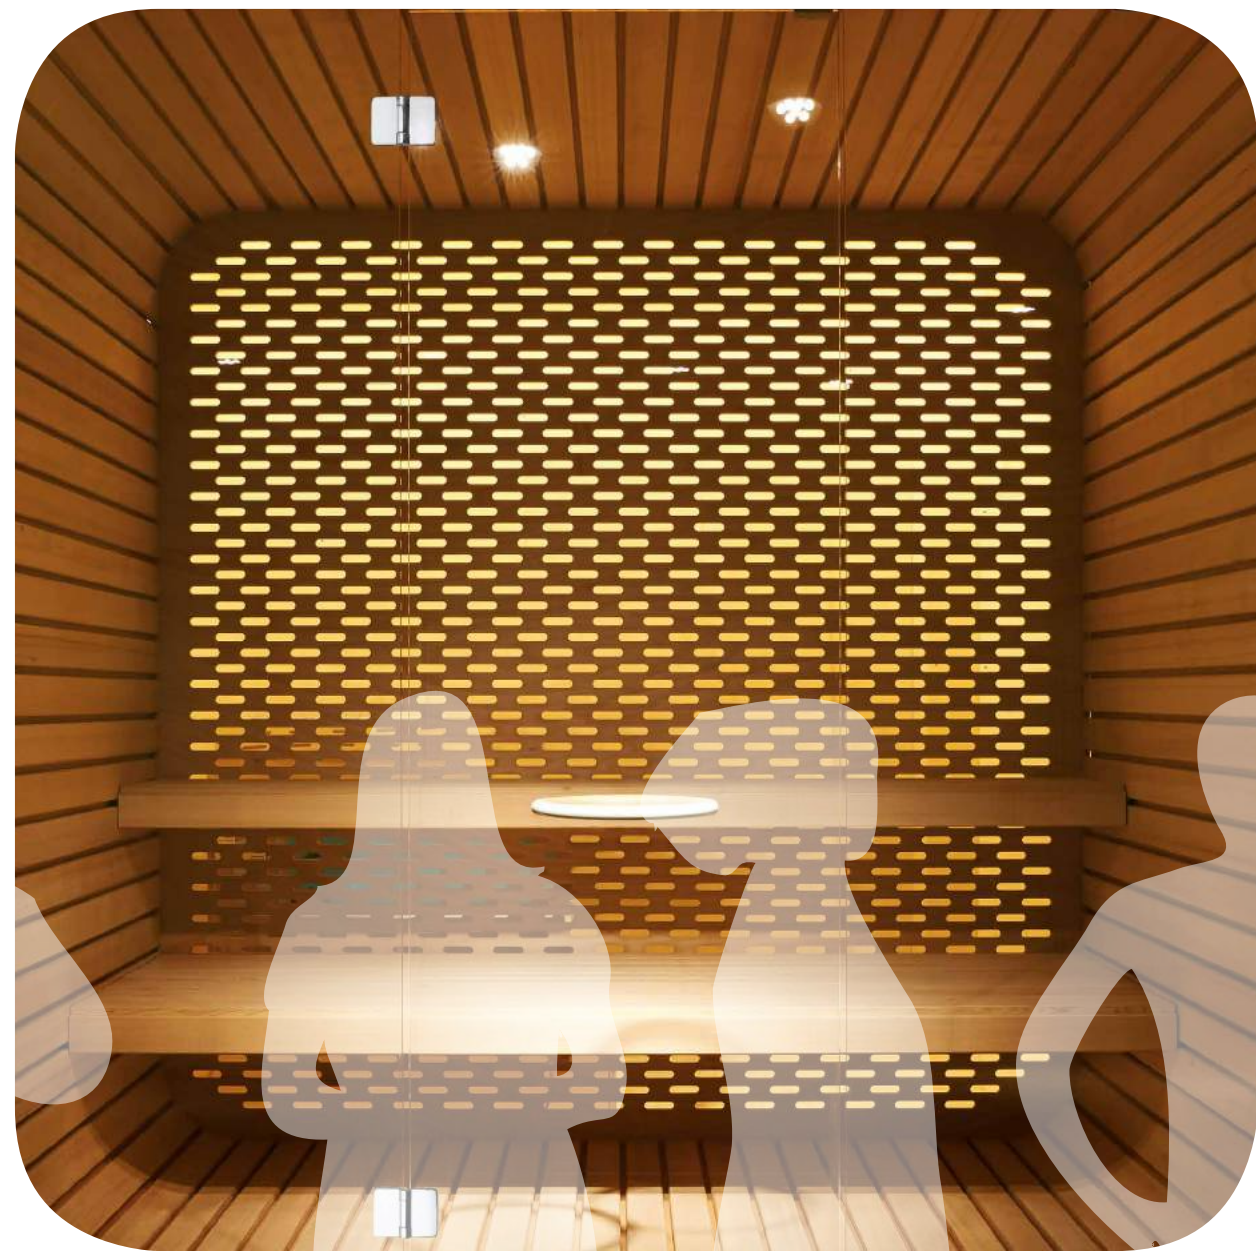

RESTORE

modular versions

sauna
steam bath
shower
&
more

RESTORE

can
be
moved

all the
finishes are
included

RESTORE

public
use for
wellness &
hospitality

design

by **SIMONE MICHELI**

fini

engineered

in our factories to be even
by itself a complete and
independent **wellness area**

RESTORE

regeneration module & area

innovative concept of a self-supporting module for the public use of sauna and steam bath, designed by Simone Micheli. The module is engineered to be even by itself a complete and independent wellness area

choose
your

**RESTORE
SAUNA + STEAM BATH + SHOWERS**

L 740 cm
H 240 cm
D 203 cm

**RESTORE
SAUNA + STEAM BATH**

L 515 cm
H 240 cm
D 203 cm

**RESTORE recessed
SAUNA + STEAM BATH**

L 515 cm
H 240 cm
D 203 cm

RESTORE SAUNA