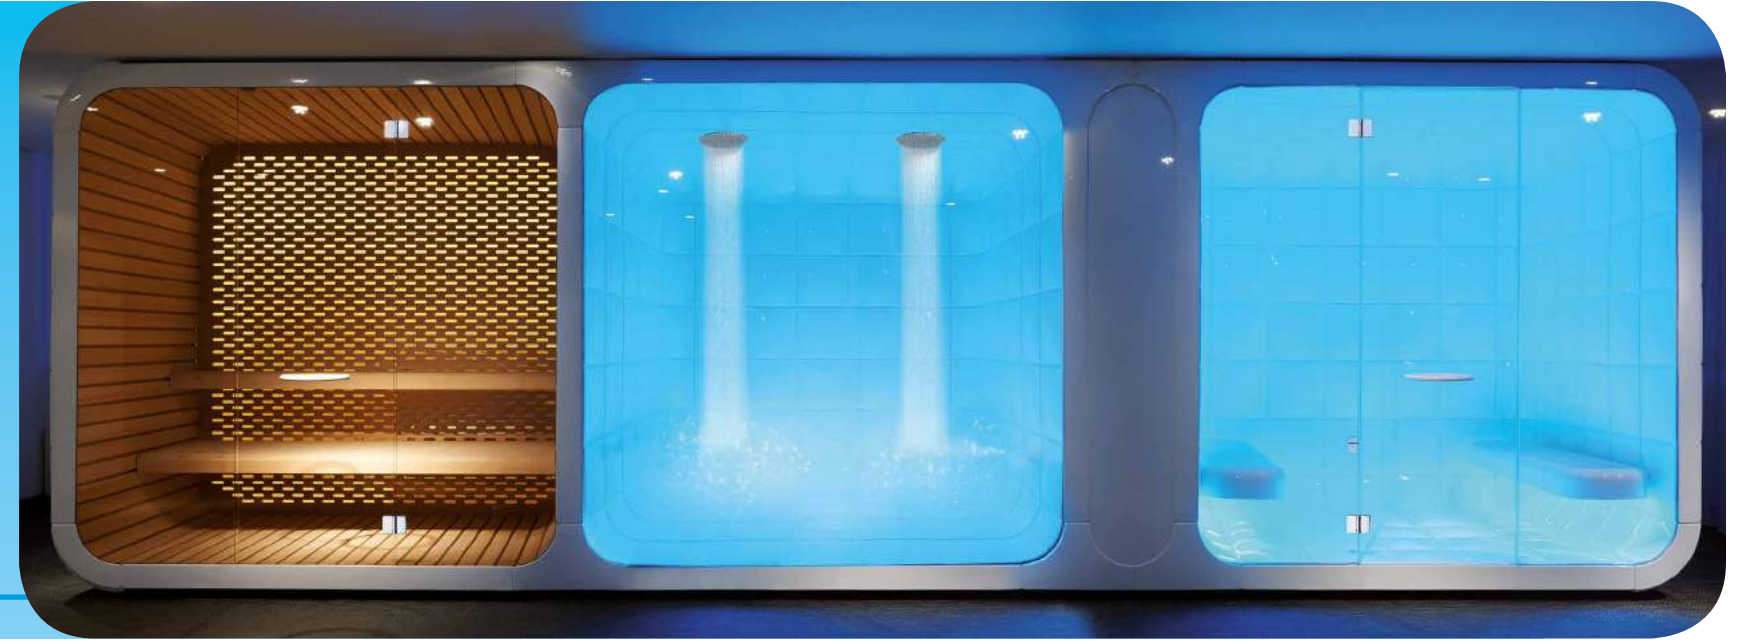

RESTORE

modular versions

sauna
steam bath
shower
&
more

RESTORE

can
be
moved

all the
finishes are
included

RESTORE

public
use for
wellness &
hospitality

design

by **SIMONE MICHELI**

fini

engineered

in our factories to be even
by itself a complete and
independent **wellness area**

RESTORE

regeneration module & area

innovative concept of a self-supporting module for the public use of sauna and steam bath, designed by Simone Micheli. The module is engineered to be even by itself a complete and independent wellness area

choose
your

**RESTORE
SAUNA + STEAM BATH + SHOWERS**

L 740 cm
H 240 cm
D 203 cm

**RESTORE
SAUNA + STEAM BATH**

L 515 cm
H 240 cm
D 203 cm

**RESTORE recessed
SAUNA + STEAM BATH**

L 515 cm
H 240 cm
D 203 cm

RESTORE SAUNA

L 240 cm
H 240 cm
D 203 cm

RESTORE STEAM BATH

L 295 cm
H 240 cm
D 203 cm

RESTORE recessed SAUNA

L 240 cm
H 240 cm
D 203 cm

RESTORE recessed STEAM BATH

L 240 cm
H 240 cm
D 203 cm

positions..