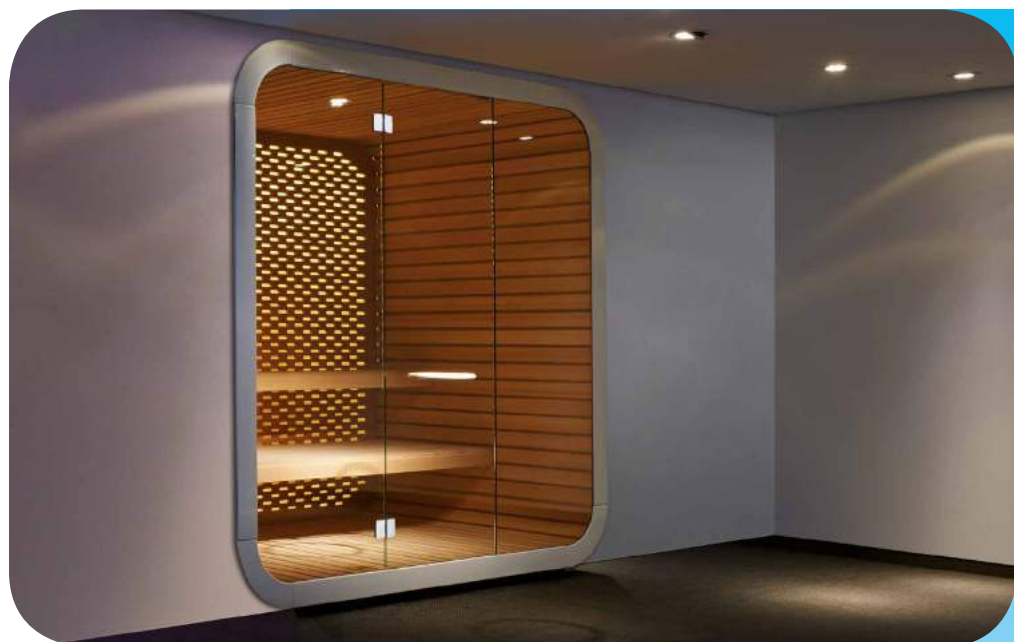

design

by **SIMONE MICHELI**

fini

engineered

in our factories to be even
by itself a complete and
independent **wellness area**

RESTORE

regeneration module & area

innovative concept of a self-supporting module for the public use of sauna and steam bath, designed by Simone Micheli. The module is engineered to be even by itself a complete and independent wellness area

choose
your

**RESTORE
SAUNA + STEAM BATH + SHOWERS**

L 740 cm
H 240 cm
D 203 cm

**RESTORE
SAUNA + STEAM BATH**

L 515 cm
H 240 cm
D 203 cm

**RESTORE recessed
SAUNA + STEAM BATH**

L 515 cm
H 240 cm
D 203 cm

RESTORE SAUNA

L 240 cm
H 240 cm
D 203 cm

RESTORE STEAM BATH

L 295 cm
H 240 cm
D 203 cm

RESTORE recessed SAUNA

L 240 cm
H 240 cm
D 203 cm

RESTORE recessed STEAM BATH

L 240 cm
H 240 cm
D 203 cm

positions..