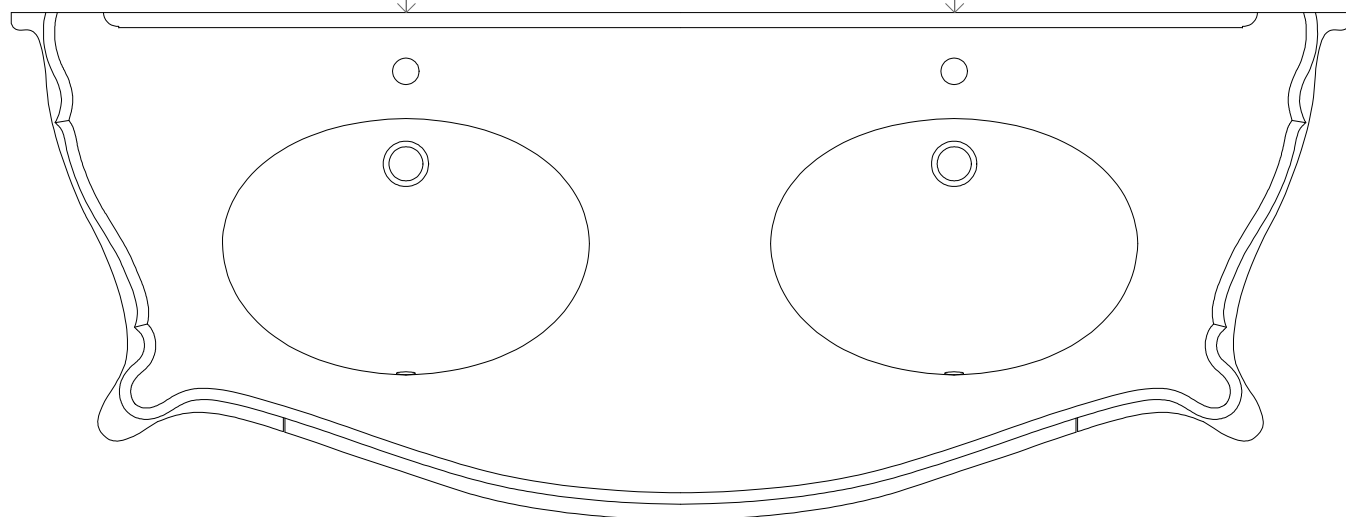

3.0

TOP 87.0  
BASE + SPONDA 98.0  
55 / 57 cm

BASE 177.0

TOP 167.0

48.0

INTERASSE 72.5

48.0

BASE 67.0

TOP 65.0

TOP 65.0  
BASE 67.0

**Bianchini & Capponi**

Mobile bagno 8599 / 180