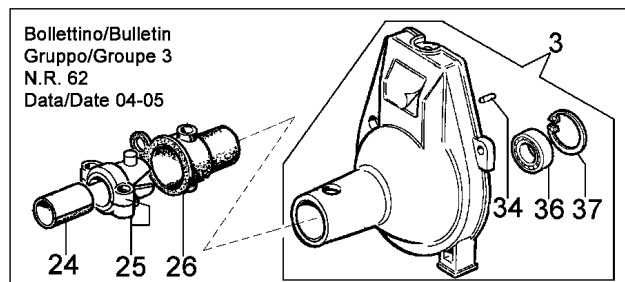

Иллюстрация Starter assy and clutch

Иллюстрация Starter assy and clutch

Ссылка	Кол-во	Код артикула	Наименование
47	№ 1	094100014	Spark plug cap
48	1	094600169	Spring