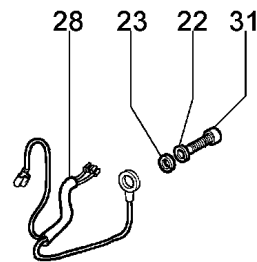

Иллюстрация Starter assy and clutch

Иллюстрация Starter assy and clutch

Ссылка	Кол-во	Код артикула	Наименование
47	№ 1	094100014	Spark plug cap
48	1	094600169	Spring