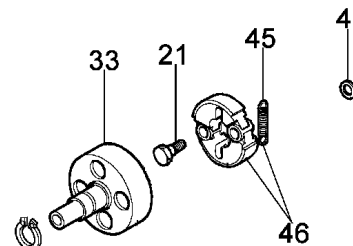

Иллюстрация Starter assy and clutch

Иллюстрация Starter assy and clutch

Ссылка	Кол-во	Код артикула	Наименование
47	№ 1	094100014	Spark plug cap
48	1	094600169	Spring