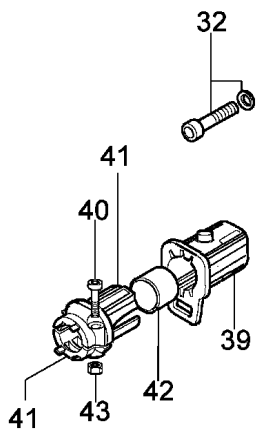

Иллюстрация Starter assy and clutch

Иллюстрация Starter assy and clutch

Ссылка	Кол-во	Код артикула	Наименование
47	№ 1	094100014	Spark plug cap
48	1	094600169	Spring