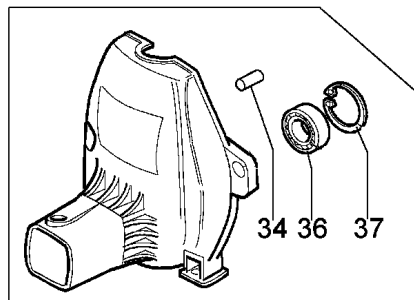

Иллюстрация Starter assy and clutch

Иллюстрация Starter assy and clutch

Ссылка	Кол-во	Код артикула	Наименование
47	№ 1	094100014	Spark plug cap
48	1	094600169	Spring