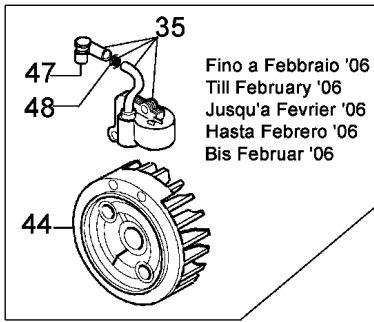

Иллюстрация Starter assy and clutch

Иллюстрация Starter assy and clutch

Ссылка	Кол-во	Код артикула	Наименование
47	№ 1	094100014	Spark plug cap
48	1	094600169	Spring