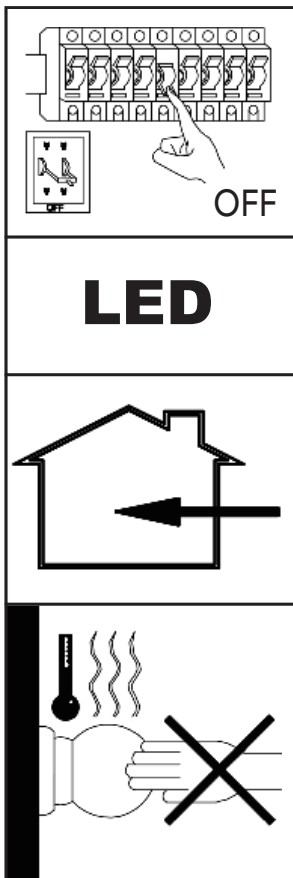

# ASSEMBLY INSTRUCTION / ИНСТРУКЦИЯ

A1710PL-1BK	A1720PL-1BK	A1730PL-1BK	A1613PL-1BK	A1640PL-1BK	A2324PL-1BK
A1710PL-1WH	A1720PL-1WH	A1730PL-1WH	A1613PL-1WH	A1640PL-1WH	A2324PL-1WH
A2310PL-1BK	A2320PL-1BK	A2330PL-1BK	A1632PL-1BK	A2315PL-1BK	
A2310PL-1WH	A2320PL-1WH	A2330PL-1WH	A1632PL-1WH	A2315PL-1WH	
A1711PL-1BK	A1721PL-1BK	A1731PL-1BK			
A1711PL-1WH	A1721PL-1WH	A1731PL-1WH			
A2311PL-1BK	A2321PL-1BK	A2331PL-1BK			
A2311PL-1WH	A2321PL-1WH	A2331PL-1WH			

## Warning:

1. Turn off the main power at the circuit breaker before installing in order to prevent possible shock;
2. Don't exceed the rated voltage 230V;
3. Don't install on haven't finished ceiling and loose wood ceiling;
4. Do not use corrosive liquids to clean fixture such as acid, and alkaline liquids. Please use soft cloth when cleaning.