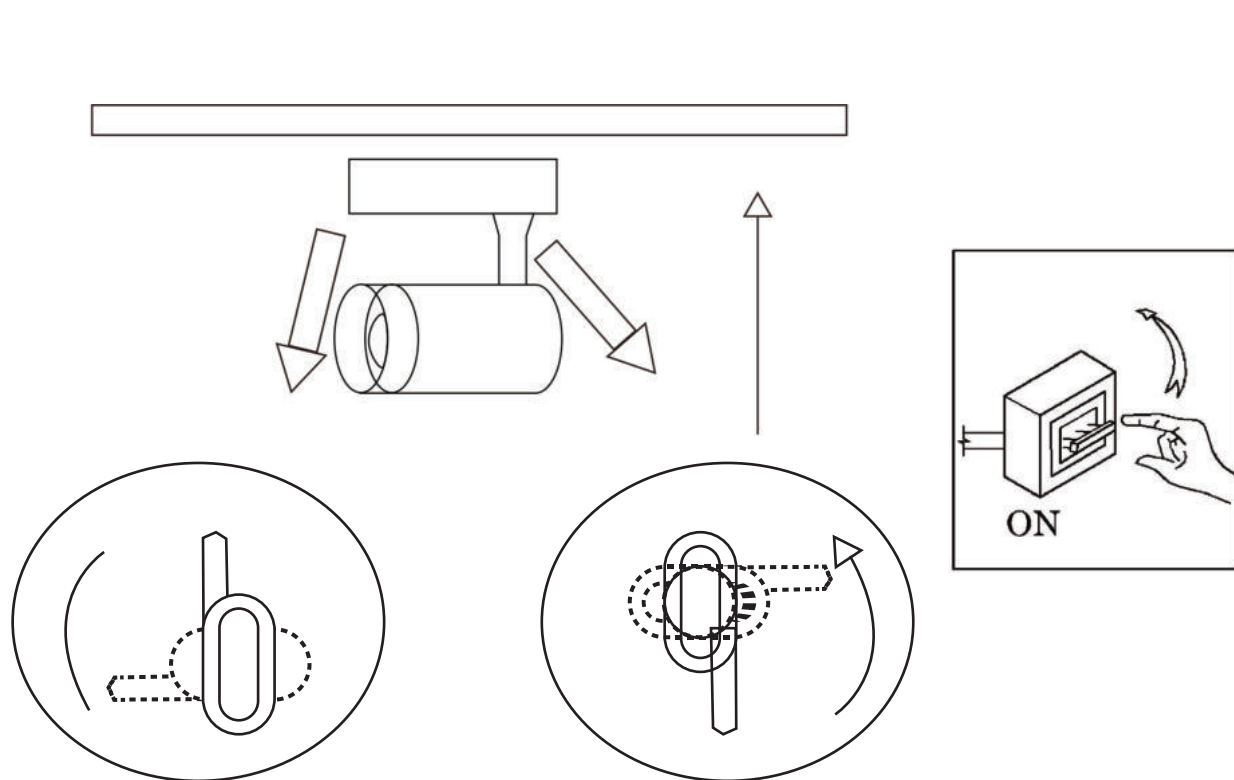

# ASSEMBLY INSTRUCTION / ИНСТРУКЦИЯ

A1710PL-1BK	A1720PL-1BK	A1730PL-1BK	A1613PL-1BK	A1640PL-1BK	A2324PL-1BK
A1710PL-1WH	A1720PL-1WH	A1730PL-1WH	A1613PL-1WH	A1640PL-1WH	A2324PL-1WH
A2310PL-1BK	A2320PL-1BK	A2330PL-1BK	A1632PL-1BK	A2315PL-1BK	
A2310PL-1WH	A2320PL-1WH	A2330PL-1WH	A1632PL-1WH	A2315PL-1WH	
A1711PL-1BK	A1721PL-1BK	A1731PL-1BK			
A1711PL-1WH	A1721PL-1WH	A1731PL-1WH			
A2311PL-1BK	A2321PL-1BK	A2331PL-1BK			
A2311PL-1WH	A2321PL-1WH	A2331PL-1WH			

## Warning:

1. Turn off the main power at the circuit breaker before installing in order to prevent possible shock;
2. Don't exceed the rated voltage 230V;
3. Don't install on haven't finished ceiling and loose wood ceiling;
4. Do not use corrosive liquids to clean fixture such as acid, and alkaline liquids. Please use soft cloth when cleaning.