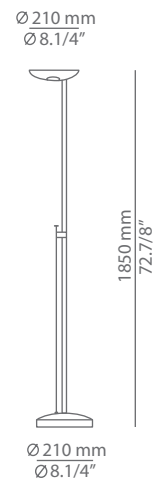

ICONS

P-1129 / P-1129L

floor lamp

Description

Floor lamp direct and indirect light.
Dimmer at seated level for easy access.

Ordering information

Product Code	Lamp
P-1129	Hal. up to 200W / 118mm / R7s base 230V (included) / Dimmable
	LED / 118mm / R7s base / 230V (not included)
Product Code	Lamp
P-1129L	LED 36W (2700K / Ang 120° / >80 CRI) 230V (included) / Typ* 2932 lumens Dimmable Triac

Date	Type
Project	
Location	
Model #	Quantity
Specifier	

Pictures above might not show the specified dimensions or material. They are for illustration purposes only.

Finish

21 GLD	Gold
22 CH	Chrome
23 BLK P	Black Pearl
26 BLK	Black
36 BR	Bronze
37 NI	Nickel
61 S GLD	Satin Gold
74 WH	White
CUSTOM	

Finish

37 NI	Nickel
61 S GLD	Satin Gold
CUSTOM	

SPECIAL REQUIREMENTS

Custom finishes and versions

We offer custom plated and RAL finishes.
Alternate lamping and versions available for projects. Consult our offices.

Special instructions