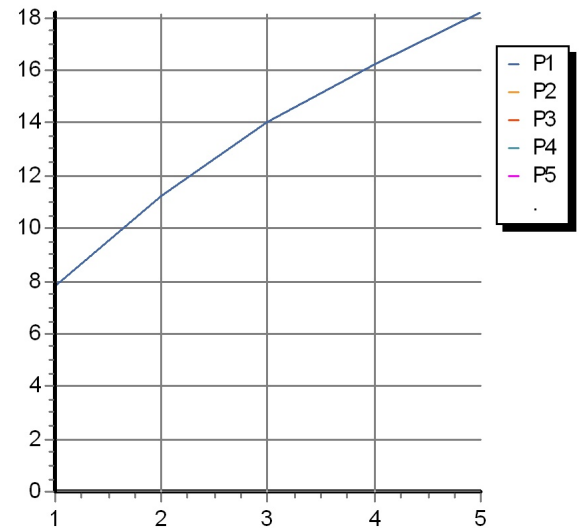

## AGORÀ

ZAM406

Pesi e Misure / Weights and Sizes

Peso ( Kg ) Weight ( lb )	3,65 ( Kg )	8,05 ( lb )
Volume test ( dc3 ) - ( in3 )	11,01 ( dc3 )	671,87 ( in3 )
h ( mm ) - ( in )	90,00 ( mm )	3,54 ( in )
L1 ( mm ) - ( in )	335,00 ( mm )	13,19 ( in )
L2 ( mm ) - ( in )	365,00 ( mm )	14,37 ( in )