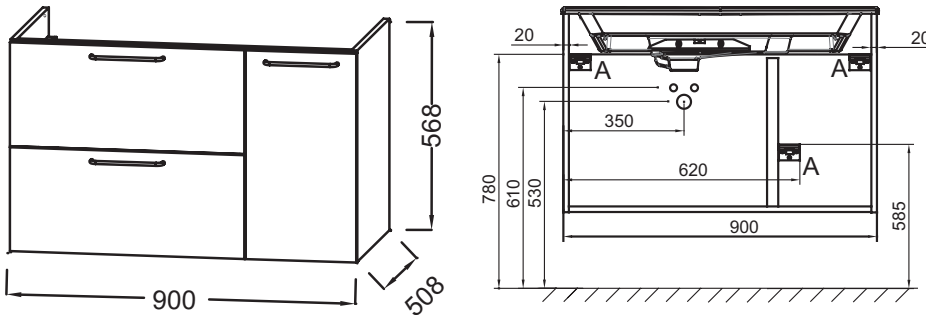

EB2543-R7

Collection: ODÉON RIVE GAUCHE

Finish*:

Main features:

Features

- DIMENSIONS: 90 x 50.80 x 56.80 cm
- MATERIAL: Lacquer or melamine
- NORMS AND REGULATION: NF
- WEIGHT: 39.4 kg
- INSTALLATION TYPE: Wall-hung
- VERSION: Bronze handle

Required products

- EXAV112-Z: Vanity top 90 cm
- EB2563: Frosted glass vanity top, 91 cm

Technical drawing

Product Specification: Base unit for vanity top 90 cm, 2 drawers/1 door, bronze wire handles.. EB2543-R7. Collection: ODÉON RIVE GAUCHE. DIMENSIONS: 90 x 50.80 x 56.80 cm. WEIGHT: 39.4 kg. MATERIAL: Lacquer or melamine. INSTALLATION TYPE: Wall-hung. NORMS AND REGULATION: NF. VERSION: Bronze handle.