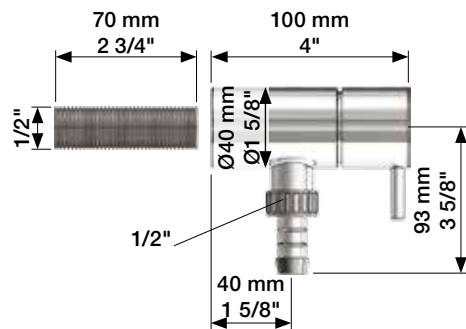

vola

RB1- RB3 - RB4 - SH1 V4\_40999835

5 703182 372600

**Data, 3 Bar/43.5 Psi:**

Max.	l/min.	Gal/min.
RB1/3/4:	5,0	1,3
SH1	27,0	7,1

Max. 70°C, 158°F

**RB1**

**RB3**

**1 RB1 + RB3**

**RB4**

**2 RB4 + SH1**

**SH1**

3

4

5

6

RB3: Ø10  
 RB3JP: Ø10  
 RB3US: Ø3/8"  
 RB3Q: Ø3/8"

RB3US:

- |           |                                     |
|-----------|-------------------------------------|
| NR.7/L/M: | VR2A, VR677/L/M                     |
| *VR17L4K: | VR15P, VR16L4, VR17L (US Standard)  |
| *VR17L5K: | VR15P, VR16L5, VR17L                |
| *VR17L9K: | VR15P, VR16L9, VR17L                |
| *VR17LSK: | VR15P, VR16LS, VR17L                |
| VR433:    | VR261, VR263, VR440, VR442, 2xVR444 |
| VR693K:   | VR23, VR693                         |