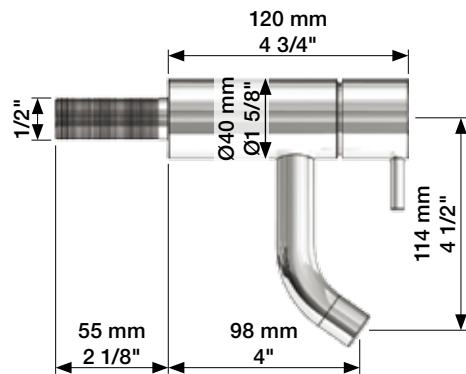

vola

RB1- RB3 - RB4 - SH1 V4\_40999835

5 703182 372600

**Data, 3 Bar/43.5 Psi:**

Max.	l/min.	Gal/min.
RB1/3/4:	5,0	1,3
SH1	27,0	7,1

Max. 70°C, 158°F

**RB1**

**RB3**

**1 RB1 + RB3**

**RB4**

**2 RB4 + SH1**

**SH1**

3

4

5

6

RB3: Ø10  
 RB3JP: Ø10  
 RB3US: Ø3/8"  
 RB3Q: Ø3/8"

RB3US:

- |           |                                     |
|-----------|-------------------------------------|
| NR.7/L/M: | VR2A, VR677/L/M                     |
| *VR17L4K: | VR15P, VR16L4, VR17L (US Standard)  |
| *VR17L5K: | VR15P, VR16L5, VR17L                |
| *VR17L9K: | VR15P, VR16L9, VR17L                |
| *VR17LSK: | VR15P, VR16LS, VR17L                |
| VR433:    | VR261, VR263, VR440, VR442, 2xVR444 |
| VR693K:   | VR23, VR693                         |