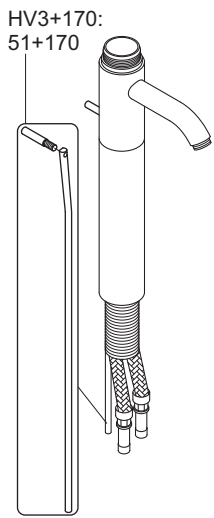

vola

RB1- RB3 - RB4 - SH1 V4\_40999835

5 703182 372600

**Data, 3 Bar/43.5 Psi:**

Max.	l/min.	Gal/min.
RB1/3/4:	5,0	1,3
SH1	27,0	7,1

Max. 70°C, 158°F

**RB1**

**RB3**

**1 RB1 + RB3**

**RB4**

**2 RB4 + SH1**

**SH1**

3

4

5

6

RB3: Ø10  
 RB3JP: Ø10  
 RB3US: Ø3/8"  
 RB3Q: Ø3/8"

RB3US:

- |           |                                     |
|-----------|-------------------------------------|
| NR.7/L/M: | VR2A, VR677/L/M                     |
| *VR17L4K: | VR15P, VR16L4, VR17L (US Standard)  |
| *VR17L5K: | VR15P, VR16L5, VR17L                |
| *VR17L9K: | VR15P, VR16L9, VR17L                |
| *VR17LSK: | VR15P, VR16LS, VR17L                |
| VR433:    | VR261, VR263, VR440, VR442, 2xVR444 |
| VR693K:   | VR23, VR693                         |