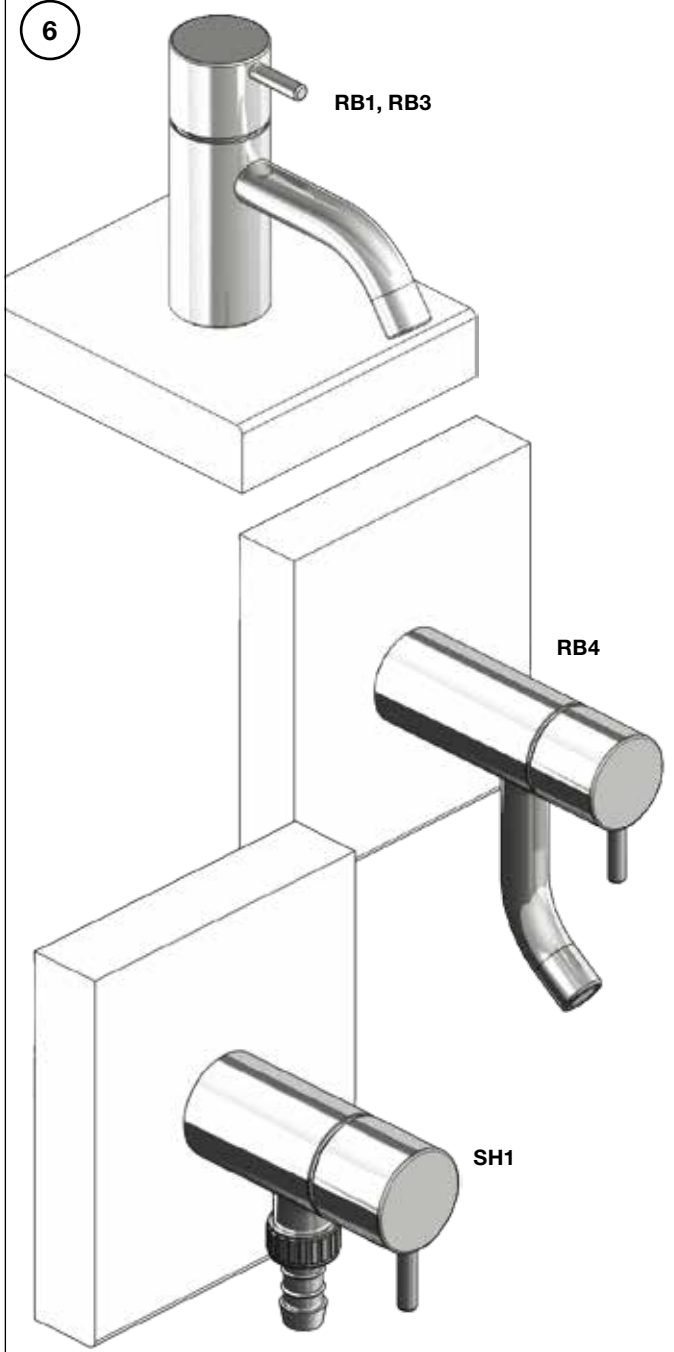

vola

RB1- RB3 - RB4 - SH1 V4\_40999835

5 703182 372600

**Data, 3 Bar/43.5 Psi:**

Max.	l/min.	Gal/min.
RB1/3/4:	5,0	1,3
SH1	27,0	7,1

Max. 70°C, 158°F

**RB1**

**RB3**

**1 RB1 + RB3**

**RB4**

**2 RB4 + SH1**

**SH1**

3

4

5

6

RB3: Ø10  
 RB3JP: Ø10  
 RB3US: Ø3/8"  
 RB3Q: Ø3/8"

RB3US:

- |           |                                     |
|-----------|-------------------------------------|
| NR.7/L/M: | VR2A, VR677/L/M                     |
| *VR17L4K: | VR15P, VR16L4, VR17L (US Standard)  |
| *VR17L5K: | VR15P, VR16L5, VR17L                |
| *VR17L9K: | VR15P, VR16L9, VR17L                |
| *VR17LSK: | VR15P, VR16LS, VR17L                |
| VR433:    | VR261, VR263, VR440, VR442, 2xVR444 |
| VR693K:   | VR23, VR693                         |