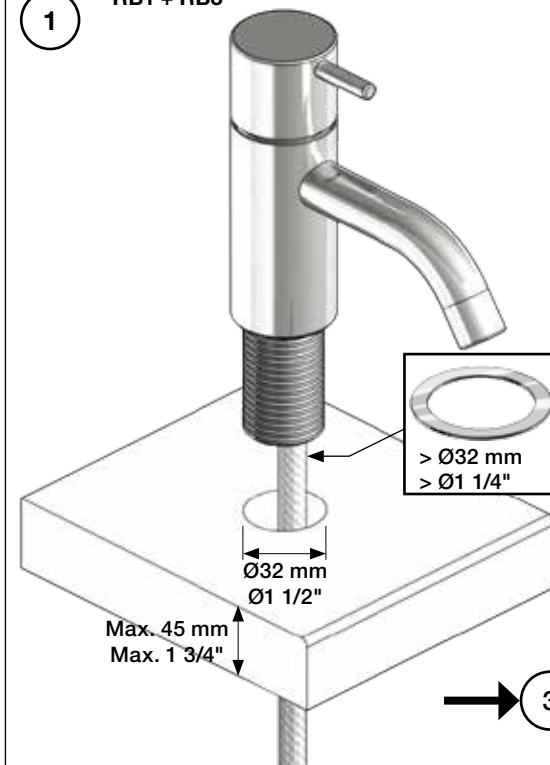

vola

RB1- RB3 - RB4 - SH1 V4\_40999835

5 703182 372600

**Data, 3 Bar/43.5 Psi:**

Max.	l/min.	Gal/min.
RB1/3/4:	5,0	1,3
SH1	27,0	7,1

Max. 70°C, 158°F

**RB1**

**RB3**

**1 RB1 + RB3**

**RB4**

**2 RB4 + SH1**

**SH1**

3

4

5

6

RB3: Ø10  
 RB3JP: Ø10  
 RB3US: Ø3/8"  
 RB3Q: Ø3/8"

RB3US:

- |           |                                     |
|-----------|-------------------------------------|
| NR.7/L/M: | VR2A, VR677/L/M                     |
| *VR17L4K: | VR15P, VR16L4, VR17L (US Standard)  |
| *VR17L5K: | VR15P, VR16L5, VR17L                |
| *VR17L9K: | VR15P, VR16L9, VR17L                |
| *VR17LSK: | VR15P, VR16LS, VR17L                |
| VR433:    | VR261, VR263, VR440, VR442, 2xVR444 |
| VR693K:   | VR23, VR693                         |