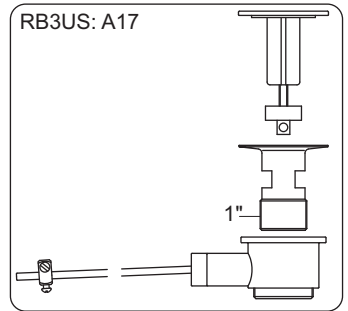

vola

RB1- RB3 - RB4 - SH1 V4\_40999835

5 703182 372600

**Data, 3 Bar/43.5 Psi:**

Max.	l/min.	Gal/min.
RB1/3/4:	5,0	1,3
SH1	27,0	7,1

Max. 70°C, 158°F

**RB1**

**RB3**

**1 RB1 + RB3**

**RB4**

**2 RB4 + SH1**

**SH1**

3

4

5

6

RB3: Ø10  
 RB3JP: Ø10  
 RB3US: Ø3/8"  
 RB3Q: Ø3/8"

RB3US:

- |           |                                     |
|-----------|-------------------------------------|
| NR.7/L/M: | VR2A, VR677/L/M                     |
| *VR17L4K: | VR15P, VR16L4, VR17L (US Standard)  |
| *VR17L5K: | VR15P, VR16L5, VR17L                |
| *VR17L9K: | VR15P, VR16L9, VR17L                |
| *VR17LSK: | VR15P, VR16LS, VR17L                |
| VR433:    | VR261, VR263, VR440, VR442, 2xVR444 |
| VR693K:   | VR23, VR693                         |