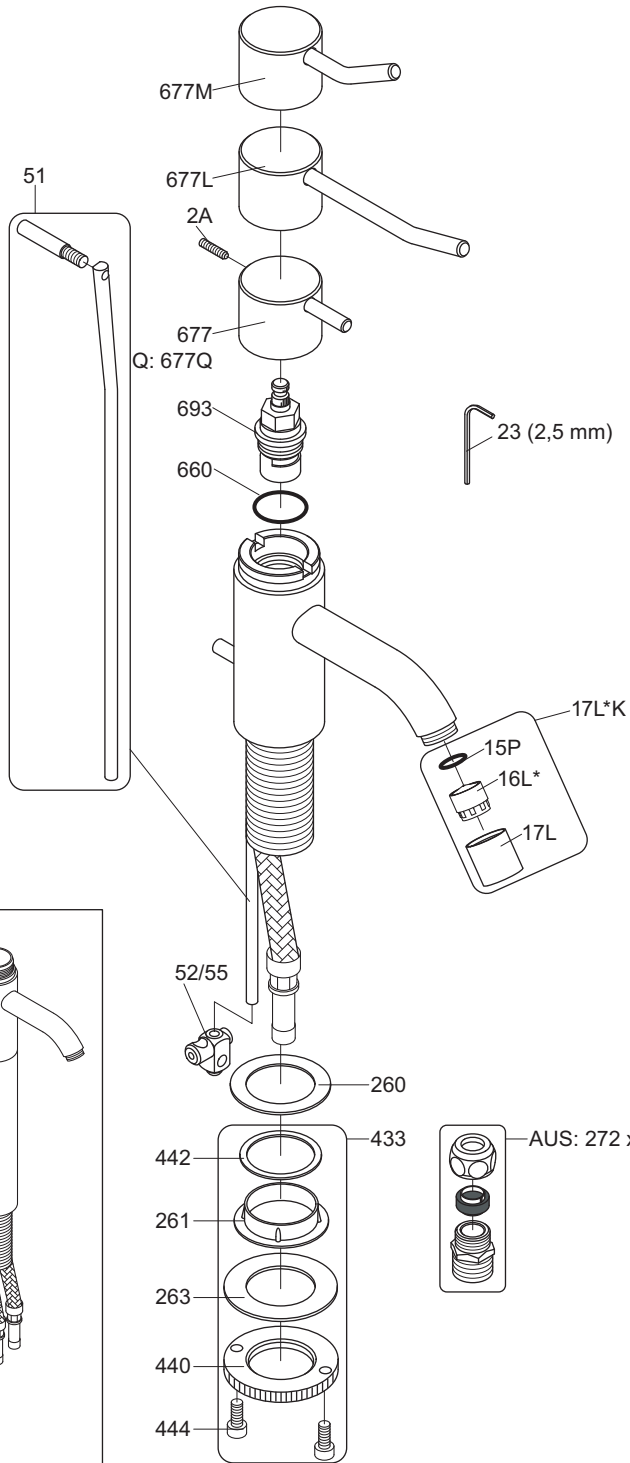

vola

RB1- RB3 - RB4 - SH1 V4\_40999835

5 703182 372600

**Data, 3 Bar/43.5 Psi:**

Max.	l/min.	Gal/min.
RB1/3/4:	5,0	1,3
SH1	27,0	7,1

Max. 70°C, 158°F

**RB1**

**RB3**

**1 RB1 + RB3**

**RB4**

**2 RB4 + SH1**

**SH1**

3

4

5

6

RB3: Ø10  
 RB3JP: Ø10  
 RB3US: Ø3/8"  
 RB3Q: Ø3/8"

RB3US:

- |           |                                     |
|-----------|-------------------------------------|
| NR.7/L/M: | VR2A, VR677/L/M                     |
| *VR17L4K: | VR15P, VR16L4, VR17L (US Standard)  |
| *VR17L5K: | VR15P, VR16L5, VR17L                |
| *VR17L9K: | VR15P, VR16L9, VR17L                |
| *VR17LSK: | VR15P, VR16LS, VR17L                |
| VR433:    | VR261, VR263, VR440, VR442, 2xVR444 |
| VR693K:   | VR23, VR693                         |