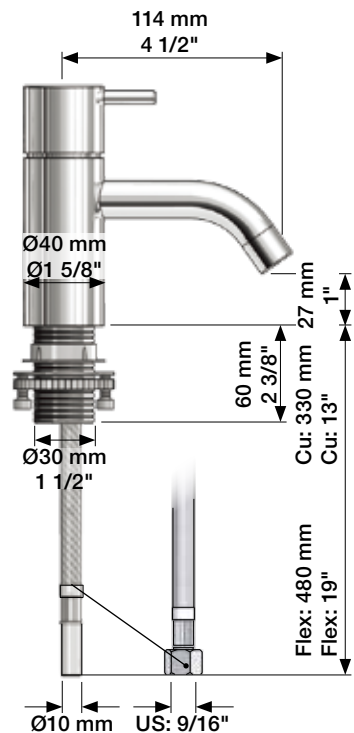

vola

RB1- RB3 - RB4 - SH1 V4\_40999835

5 703182 372600

**Data, 3 Bar/43.5 Psi:**

Max.	l/min.	Gal/min.
RB1/3/4:	5,0	1,3
SH1	27,0	7,1

Max. 70°C, 158°F

**RB1**

**RB3**

**1 RB1 + RB3**

**RB4**

**2 RB4 + SH1**

**SH1**

3

4

5

6

RB3: Ø10  
 RB3JP: Ø10  
 RB3US: Ø3/8"  
 RB3Q: Ø3/8"

RB3US:

- |           |                                     |
|-----------|-------------------------------------|
| NR.7/L/M: | VR2A, VR677/L/M                     |
| *VR17L4K: | VR15P, VR16L4, VR17L (US Standard)  |
| *VR17L5K: | VR15P, VR16L5, VR17L                |
| *VR17L9K: | VR15P, VR16L9, VR17L                |
| *VR17LSK: | VR15P, VR16LS, VR17L                |
| VR433:    | VR261, VR263, VR440, VR442, 2xVR444 |
| VR693K:   | VR23, VR693                         |