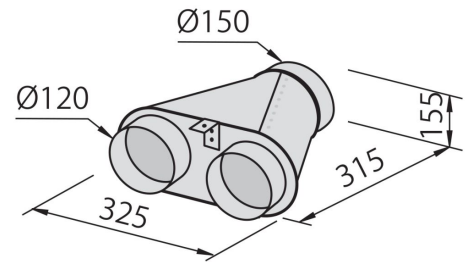

Collector for 2 pipes 2523 000