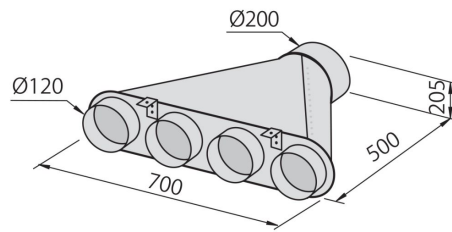

TECHNICAL DATA

GALLERY

OPTIONAL ACCESSORIES

2454 000_telescopic chimney kit

Carbon filters kit 9700 524

Collector for 2 pipes 2523 000

Collector for 3 pipes 2524 000

Collector for 4 pipes 2525 000