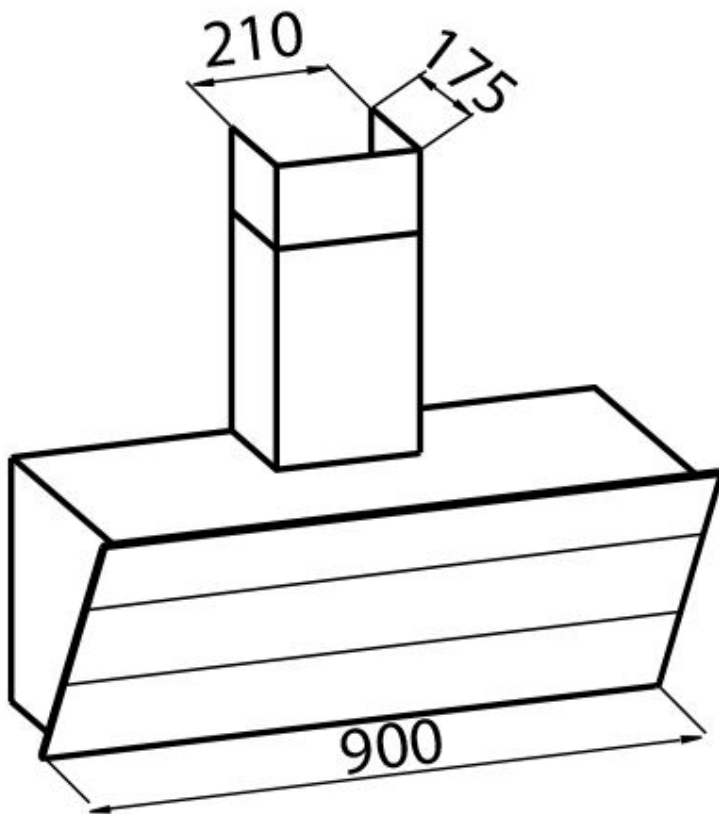

TECHNICAL DATA