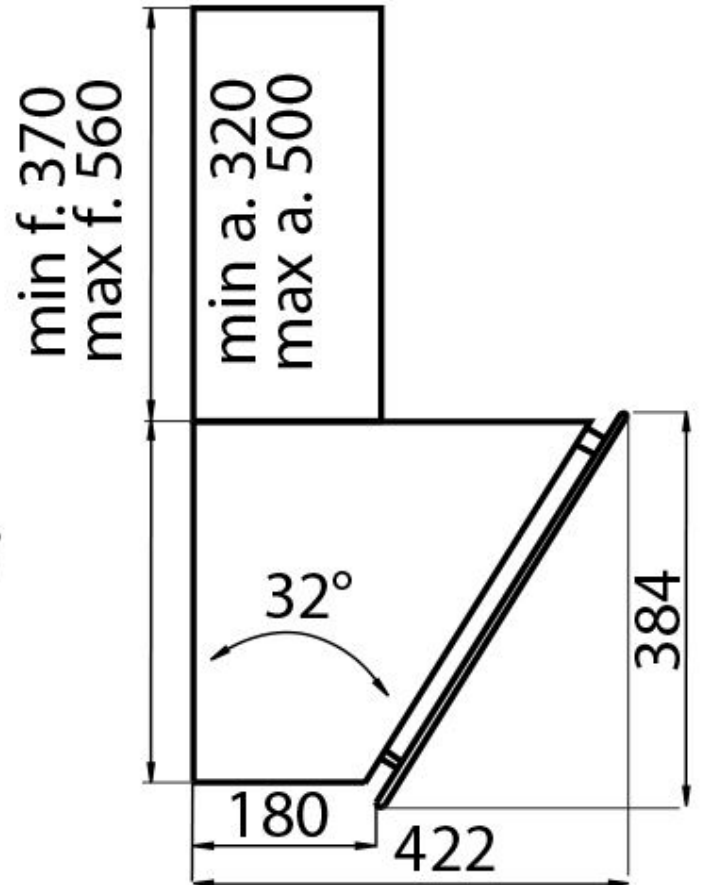

TECHNICAL DATA