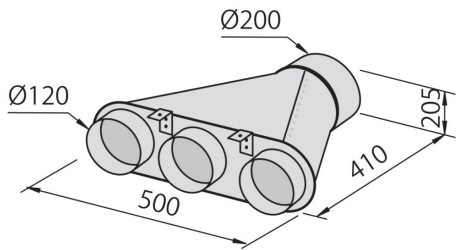

TECHNICAL DATA

GALLERY

OPTIONAL ACCESSORIES

2454 000_telescopic chimney kit

Carbon filters kit 9700 524

Collector for 2 pipes 2523 000

Collector for 3 pipes 2524 000

Collector for 4 pipes 2525 000