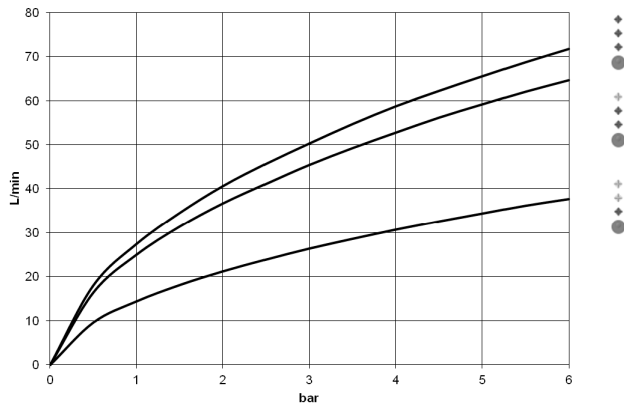

**META Bath thermostat for wall mounting without shower set - Brushed Light Gold**

META

34 201 979

- 210mm projection
- circular normal flow
- rotary diverter with volume control and shut-off function
- 3/8" shower outlet
- slide-on rosettes Ø 60 mm
- 1/2" connection
- gauge 150 mm - 15 mm
- max. flow 16.9 l/min at 3 bar flow pressure
- WRAS 2201054

Intrinsic protection against back flow.

	Brushed Light Gold	34 201 979-27
	Chrome	34 201 979-00
	Brushed Platinum	34 201 979-06
	Dark Chrome	34 201 979-19
	Light Gold	34 201 979-26
	Matte Black	34 201 979-33
	Brushed Bronze	34 201 979-42
	Brushed Champagne (22kt Gold)	34 201 979-46
	Champagne (22kt Gold)	34 201 979-47
	Brushed Chrome	34 201 979-93
	Brushed Dark Platinum	34 201 979-99

34 201 979  
mm [inches]

**Flow rate chart**

**Codes & Standards**

DIN 4109

ISO 3822

Ü-Zeichen

**META Bath thermostat for wall mounting without shower set - Brushed Light  
Gold**

---