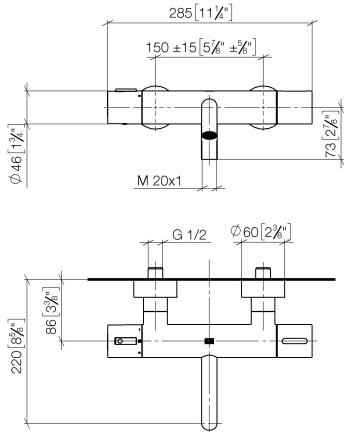

**META Bath thermostat for wall mounting without shower set - Brushed Light Gold**

META

34 201 979

- 210mm projection
- circular normal flow
- rotary diverter with volume control and shut-off function
- 3/8" shower outlet
- slide-on rosettes Ø 60 mm
- 1/2" connection
- gauge 150 mm - 15 mm
- max. flow 16.9 l/min at 3 bar flow pressure
- WRAS 2201054

34 201 979  
mm [inches]

**Flow rate chart**

**Codes & Standards**

DIN 4109

ISO 3822

Ü-Zeichen

**META Bath thermostat for wall mounting without shower set - Brushed Light  
Gold**

---