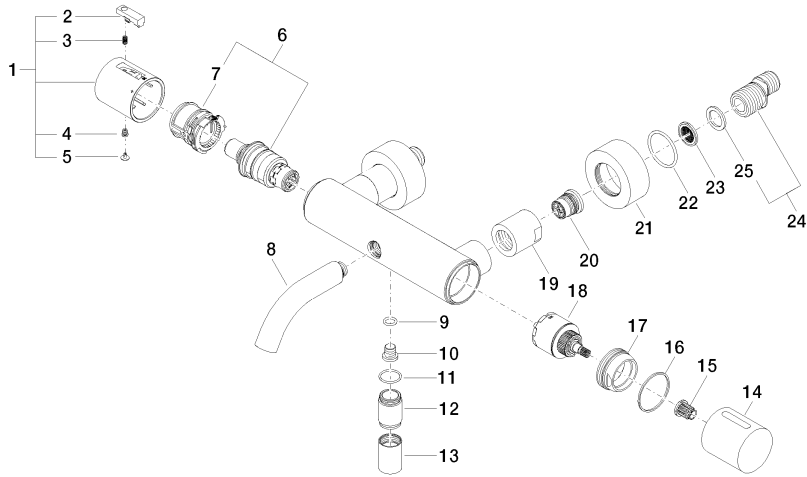

**META Bath thermostat for wall mounting without shower set - Brushed Light Gold**

META

34 201 979

- 210mm projection
- circular normal flow
- rotary diverter with volume control and shut-off function
- 3/8" shower outlet
- slide-on rosettes Ø 60 mm
- 1/2" connection
- gauge 150 mm - 15 mm
- max. flow 16.9 l/min at 3 bar flow pressure
- WRAS 2201054

34 201 979  
mm [inches]

**Flow rate chart**

**Codes & Standards**

DIN 4109

ISO 3822

Ü-Zeichen

**META Bath thermostat for wall mounting without shower set - Brushed Light  
Gold**

---

META

34 201 979  
Certificates

---

LGA\_18

34 201 979

Product version from 9/1/2022

Parts for other finishes can be found here: [Chrome](#)

META Bath thermostat for wall mounting without shower set - Brushed Light  
Gold

---

META

34 201 979

**Spare parts list**

**Product version from 9/1/2022**