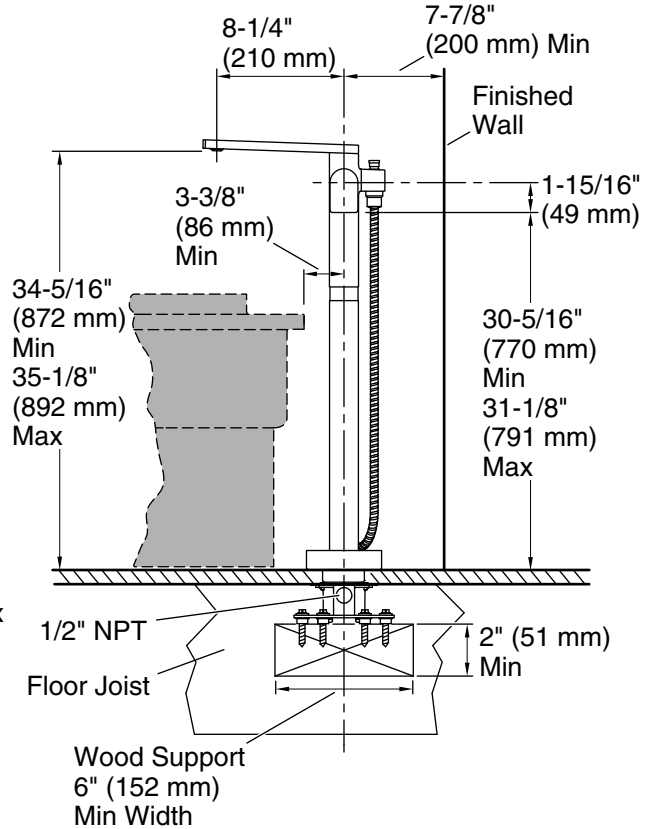

Color	Code	Description
-------	------	-------------

	CP	Polished Chrome
	TT	Vibrant Titanium

Technical Information

All product dimensions are nominal.

Faucet:

Flow rate: 7.5 gal/min (28.4 l/min)

Pressure: 45 psi (3.1 bar)

Drain included: No

Spout:

Spout reach: 8-1/4" (210 mm)

Handshower:

Rated maximum flow: 1.75 gal/min (6.6 l/min)

Pressure: 80 psi (5.5 bar)

Notes

For use with automatic compensating valves rated at 1.3 gal/min (4.9 l/min) or less.

Install this product according to the installation guide.

Adequate floor space is required. The wood support must be a minimum of 2" (51 mm) thick by 6" (152 mm) wide. 2x6 lumber is NOT adequate for this application.