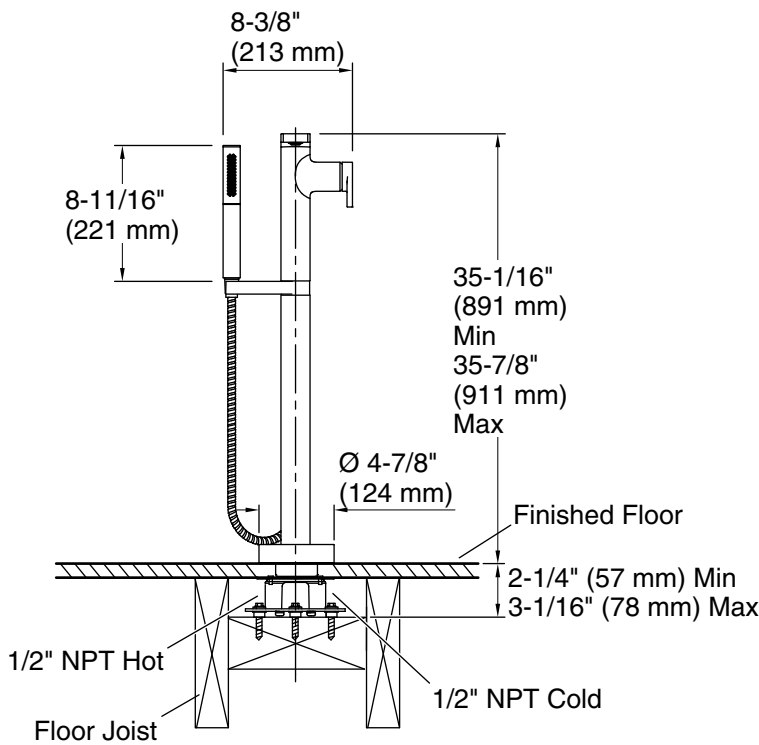

Color	Code	Description
-------	------	-------------

	CP	Polished Chrome
	TT	Vibrant Titanium

Technical Information

All product dimensions are nominal.

Faucet:

Flow rate: 7.5 gal/min (28.4 l/min)

Pressure: 45 psi (3.1 bar)

Drain included: No

Spout:

Spout reach: 8-1/4" (210 mm)

Handshower:

Rated maximum flow: 1.75 gal/min (6.6 l/min)

Pressure: 80 psi (5.5 bar)

Notes

For use with automatic compensating valves rated at 1.3 gal/min (4.9 l/min) or less.

Install this product according to the installation guide.

Adequate floor space is required. The wood support must be a minimum of 2" (51 mm) thick by 6" (152 mm) wide. 2x6 lumber is NOT adequate for this application.