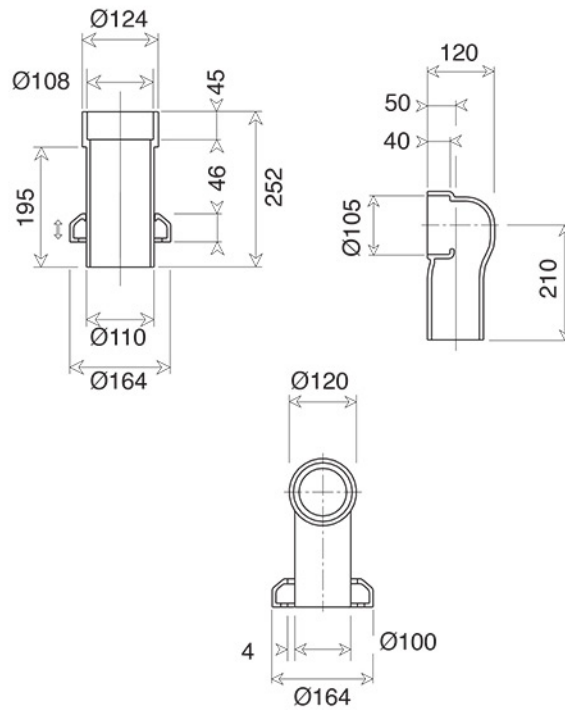

VICTORIAN Collection	
Code	Description
2005 OLD2005	Closet W.C. (wall drain) White Old White
GRDN2005 OSBR2005	Decorated Garden Pattern Blue Pattern

Verona - Italy
 tel. +39 045 8006917
 fax. +39 045 8020111
 gentry-home.com

VICTORIAN Collection	
Code	Description
9999 OLD9999	Pottery pan connector for floor trap White Old White
9998 OLD9998	Pottery pan connector for wall trap White Old White
9997 OLD9997	Pottery pan connector collar White Old White

Verona - Italy
tel. +39 045 8006917
fax. +39 045 8020111
gentry-home.com

VICTORIAN Collection	
Code	Description
	Toilet seat sold separately - See SEATS

Verona - Italy
 tel. +39 045 8006917
 fax. +39 045 8020111
 gentry-home.com