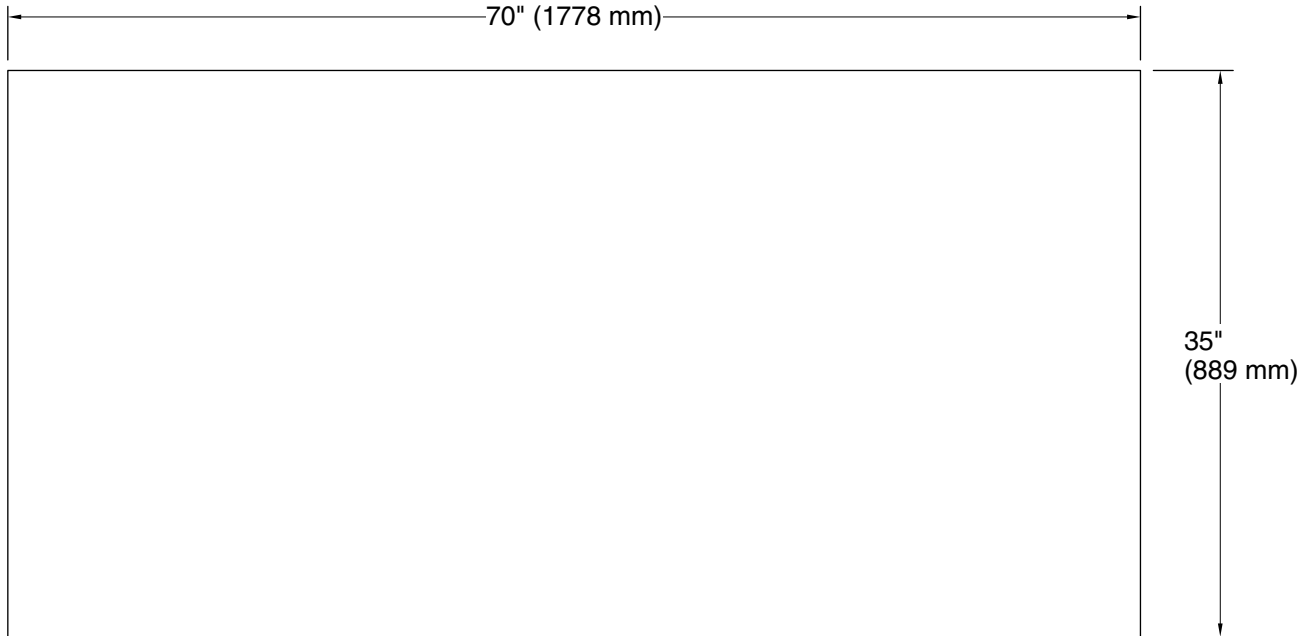

Turkish Bath Linens

bath sheet with Tatami weave, 35" x 70"
K-31506-TA

Features

- 100% Turkish cotton, crafted in Turkey.
- Contemporary blocked weave offers distinctive style and rich texture.
- Two-ply construction enhances softness and absorbency.
- Rich 700-gram weight creates a luxurious drape.
- Extra-long staple cotton for optimal absorbency and low linting.
- Machine wash, tumble dry low.
- Oeko-Tex® Standard 100 certified.

Codes/Standards

None Applicable

Returnable 45 Days after Purchase

See website for detailed warranty information.

Available Colors/Finishes

Color tiles intended for reference only.

Color	Code	Description
	0	White
	NY	Dune
	58	Thunder™ Grey
	TRF	Truffle

Turkish Bath Linens
bath sheet with Tatami weave, 35" x 70"
K-31506-TA

Technical Information

All product dimensions are nominal.

Material: Cotton, Turkish