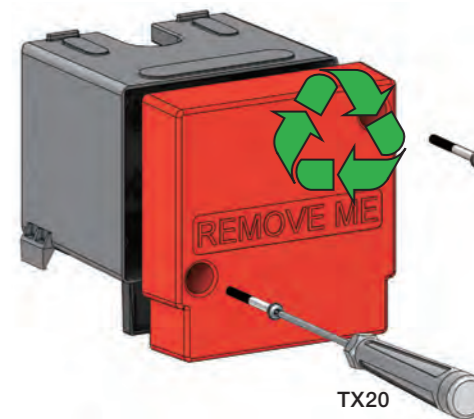

RS10F

1 - 10 + 21 - 23

REAR DIP SWITCH SETTINGS

	ON	OFF
1.	Foam Soap	Liquid Soap
2.	Vandal Protection	
3.	NOT IN USE	
4.	NOT IN USE	

1

2

3

4