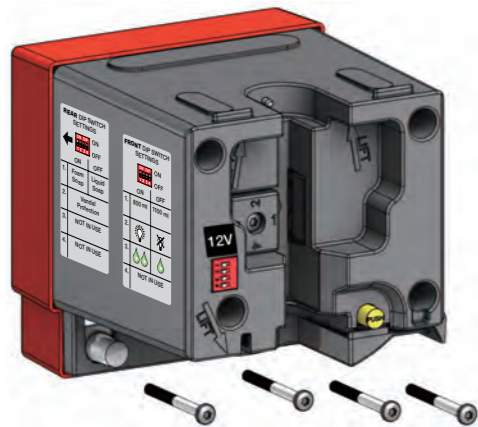

REAR DIP SWITCH SETTINGS

ON DIP	ON
1	Foam Soap
2	Vandal Protection
3	NOT IN USE
4	NOT IN USE

11

12

13

14

15

16