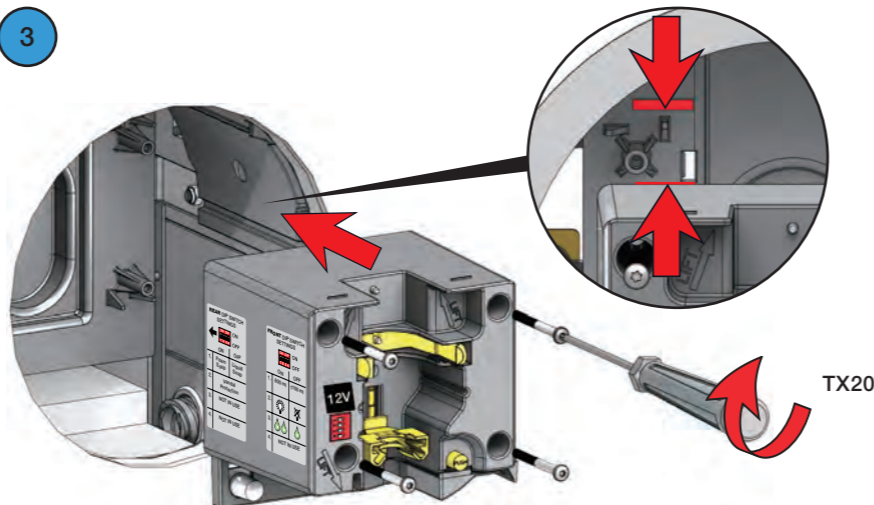

RS10F

1 - 10 + 21 - 23

REAR DIP SWITCH SETTINGS

	ON	OFF
1.	Foam Soap	Liquid Soap
2.	Vandal Protection	
3.	NOT IN USE	
4.	NOT IN USE	

1

2

3

4