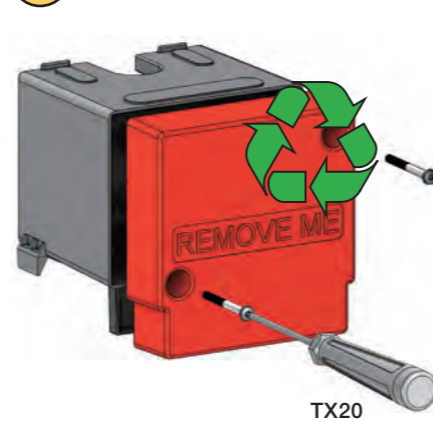

REAR DIP SWITCH SETTINGS

ON DIP	ON
1	Foam Soap
2	Vandal Protection
3	NOT IN USE
4	NOT IN USE

11

12

13

14

15

16

17

18

19

20 + 21 - 23

21

22

FRONT DIP SWITCH SETTINGS

ON DIP	ON	OFF
1	800 ml	1100 ml
2		
3		
4	NOT IN USE	