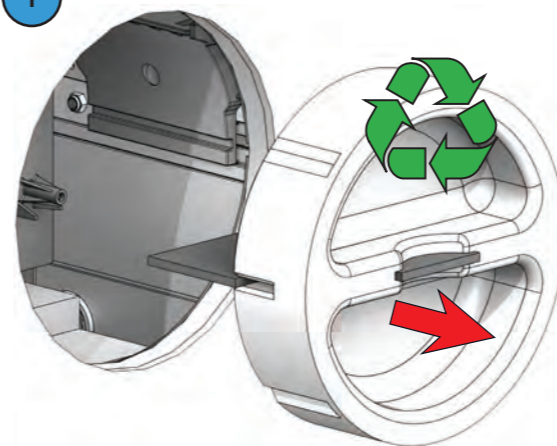

RS10F

1 - 10 + 21 - 23

REAR DIP SWITCH SETTINGS

	ON	OFF
1.	Foam Soap	Liquid Soap
2.	Vandal Protection	
3.	NOT IN USE	
4.	NOT IN USE	

1

2

3

4