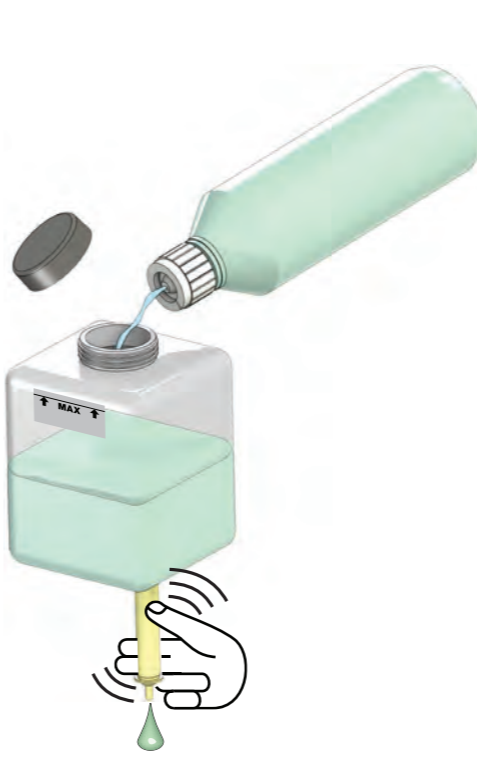

REAR DIP SWITCH SETTINGS

ON DIP	ON
1	Foam Soap
2	Vandal Protection
3	NOT IN USE
4	NOT IN USE

11

12

13

14

15

16

17

18

19

20 + 21 - 23

21

22

FRONT DIP SWITCH SETTINGS

ON DIP	ON	OFF
1	800 ml	1100 ml
2		
3		
4	NOT IN USE	