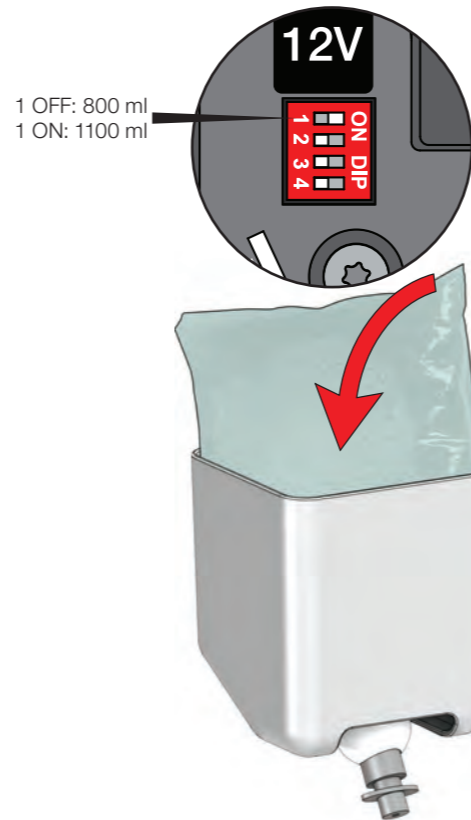

RS10F:

1 - 10 + 21 - 23 1

RS10L:

11 - 20 + 21 - 23 2

www.vola.com

RS10-AP_V4_40998615

vola

RS10F

1 - 10 + 21 - 23

REAR DIP SWITCH SETTINGS

	ON	OFF
1.	Foam Soap	Liquid Soap
2.	Vandal Protection	
3.	NOT IN USE	
4.	NOT IN USE	

1

2

3

4

5

6

7

8

9

10 + 21 - 23

2