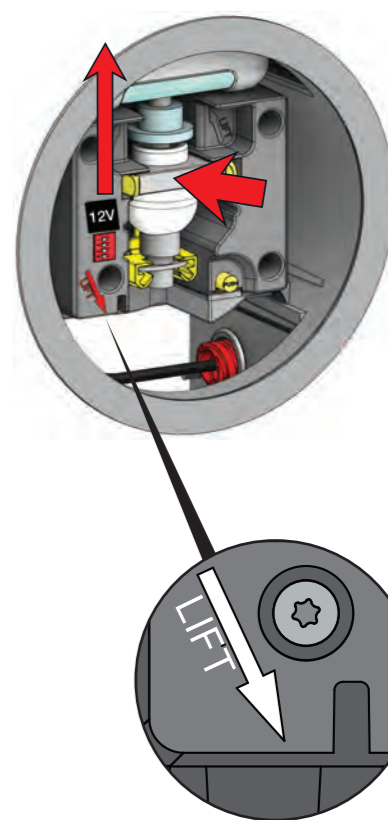

RS10F:

1 - 10 + 21 - 23 1

RS10L:

11 - 20 + 21 - 23 2

www.vola.com

RS10-AP_V4_40998615

vola

RS10F

1 - 10 + 21 - 23

REAR DIP SWITCH SETTINGS

	ON	OFF
1.	Foam Soap	Liquid Soap
2.	Vandal Protection	
3.	NOT IN USE	
4.	NOT IN USE	

1

2

3

4

5

6

7

8

9

10 + 21 - 23

2