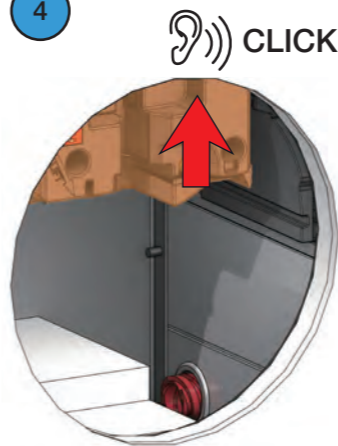

RS10F

1 - 10 + 21 - 23

REAR DIP SWITCH SETTINGS

	ON	OFF
1.	Foam Soap	Liquid Soap
2.	Vandal Protection	
3.	NOT IN USE	
4.	NOT IN USE	

1

2

3

4