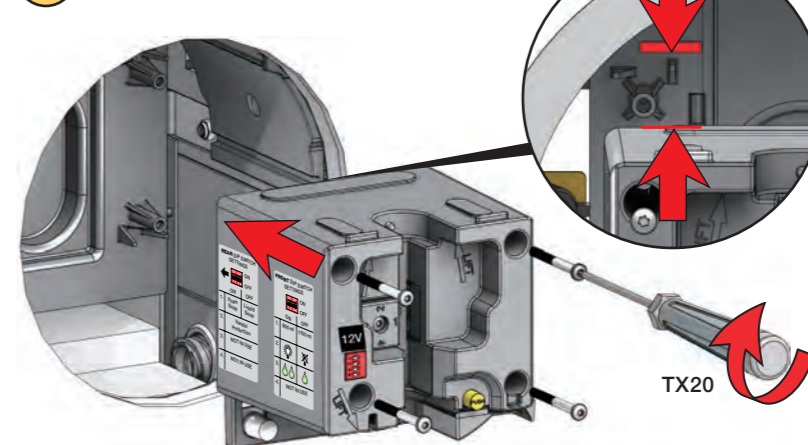

REAR DIP SWITCH SETTINGS

ON DIP	ON
1	Foam Soap
2	Vandal Protection
3	NOT IN USE
4	NOT IN USE

11

12

13

14

15

16