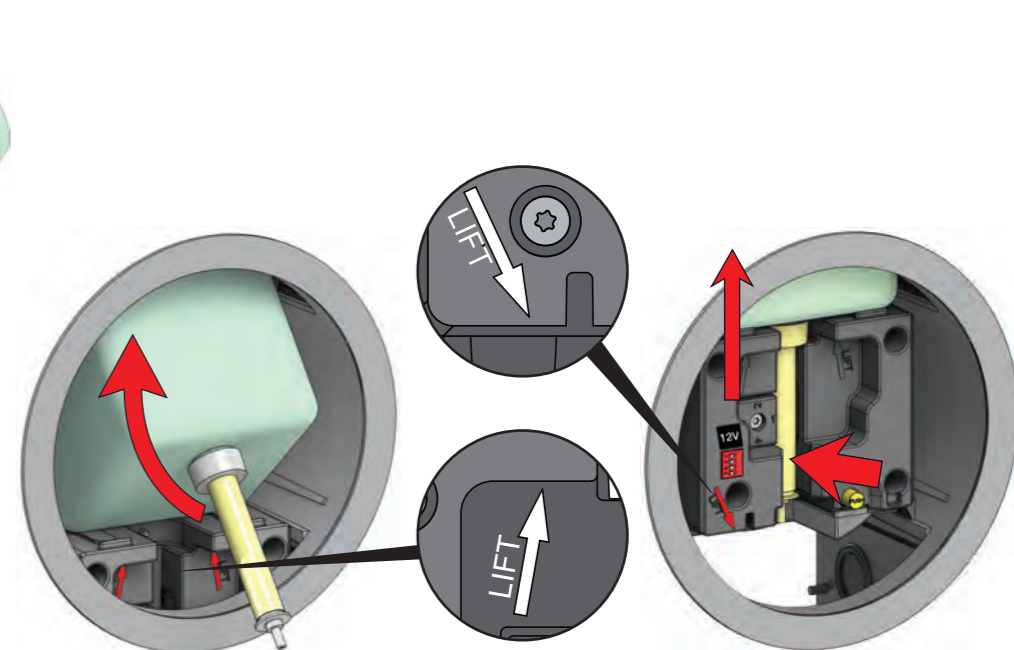

11 - 20 + 21 - 23

REAR DIP SWITCH SETTINGS

ON DIP	ON
1	Foam Soap
2	Vandal Protection
3	NOT IN USE
4	NOT IN USE

11

12

13

14

15

16

17

18

19

20 + 21 - 23

21

22

FRONT DIP SWITCH SETTINGS

ON DIP	ON	OFF
1	800 ml	1100 ml
2		
3		
4	NOT IN USE	

23

Theft protection
Diebstahlsicherung
Tyverisikring
Stöldskydd
Anti diefstal
Antivol

VOLA RS10
Fitting instruction
Montageanleitung
Monteringsvejledning
Montage handleiding
Manuel de montage

Theft protection
Diebstahlsicherung
Tyverisikring
Stöldskydd
Anti diefstal
Antivol