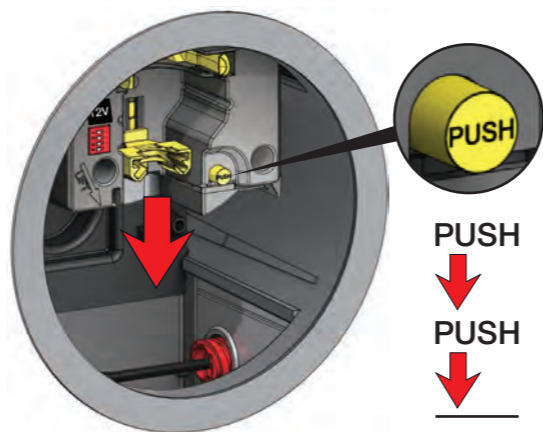

RS10F:

1 - 10 + 21 - 23 1

RS10L:

11 - 20 + 21 - 23 2

www.vola.com

RS10-AP_V4_40998615

vola

RS10F

1 - 10 + 21 - 23

REAR DIP SWITCH SETTINGS

	ON	OFF
1.	Foam Soap	Liquid Soap
2.	Vandal Protection	
3.	NOT IN USE	
4.	NOT IN USE	

1

2

3

4

5

6

7

8

9

10 + 21 - 23

2