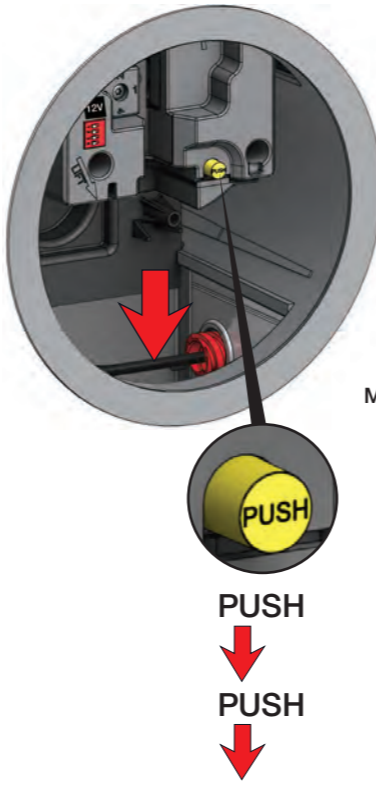

REAR DIP SWITCH SETTINGS

ON DIP	ON
1	Foam Soap
2	Vandal Protection
3	NOT IN USE
4	NOT IN USE

11

12

13

14

15

16

17

18

19

20 + 21 - 23

21

22

FRONT DIP SWITCH SETTINGS

ON DIP	ON	OFF
1	800 ml	1100 ml
2		
3		
4	NOT IN USE	