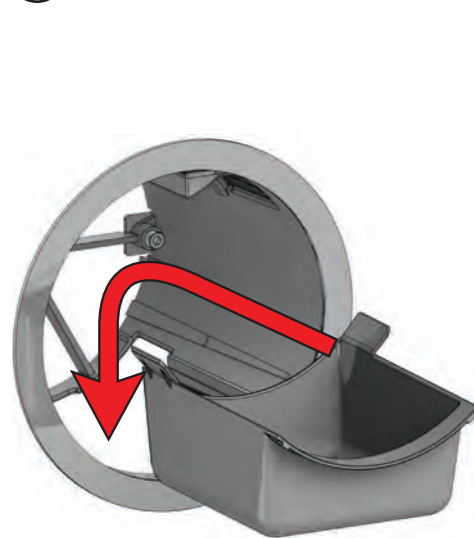

REAR DIP SWITCH SETTINGS

ON DIP	ON
1	Foam Soap
2	Vandal Protection
3	NOT IN USE
4	NOT IN USE

11

12

13

14

15

16

17

18

19

20 + 21 - 23

21

22

FRONT DIP SWITCH SETTINGS

ON DIP	ON	OFF
1	800 ml	1100 ml
2		
3		
4	NOT IN USE	