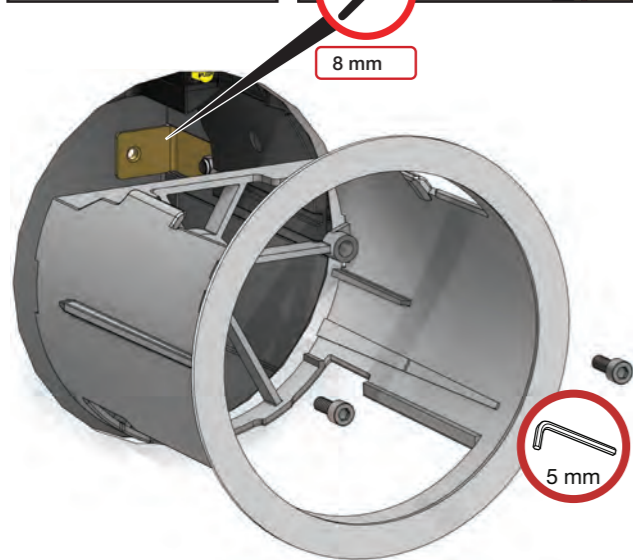

RS10F:

1 - 10 + 21 - 23 1

RS10L:

11 - 20 + 21 - 23 2

www.vola.com

RS10-AP_V4_40998615

vola

RS10F

1 - 10 + 21 - 23

REAR DIP SWITCH SETTINGS

	ON	OFF
1.	Foam Soap	Liquid Soap
2.	Vandal Protection	
3.	NOT IN USE	
4.	NOT IN USE	

1

2

3

4

5

6

7

8

9

10 + 21 - 23

2