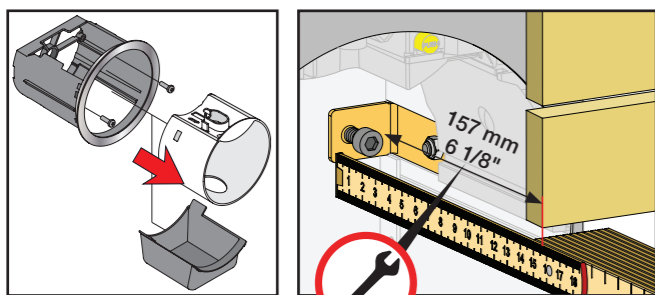

RS10F:

1 - 10 + 21 - 23 1

RS10L:

11 - 20 + 21 - 23 2

www.vola.com

RS10-AP_V4_40998615

vola

RS10F

1 - 10 + 21 - 23

REAR DIP SWITCH SETTINGS

	ON	OFF
1.	Foam Soap	Liquid Soap
2.	Vandal Protection	
3.	NOT IN USE	
4.	NOT IN USE	

1

2

3

4

5

6

7

8

9

10 + 21 - 23

2