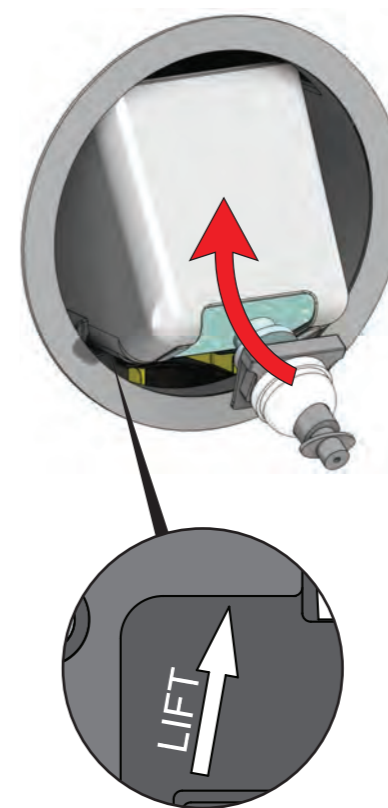

RS10F:

1 - 10 + 21 - 23 1

RS10L:

11 - 20 + 21 - 23 2

www.vola.com

RS10-AP_V4_40998615

vola

RS10F

1 - 10 + 21 - 23

REAR DIP SWITCH SETTINGS

	ON	OFF
1.	Foam Soap	Liquid Soap
2.	Vandal Protection	
3.	NOT IN USE	
4.	NOT IN USE	

1

2

3

4

5

6

7

8

9

10 + 21 - 23

2