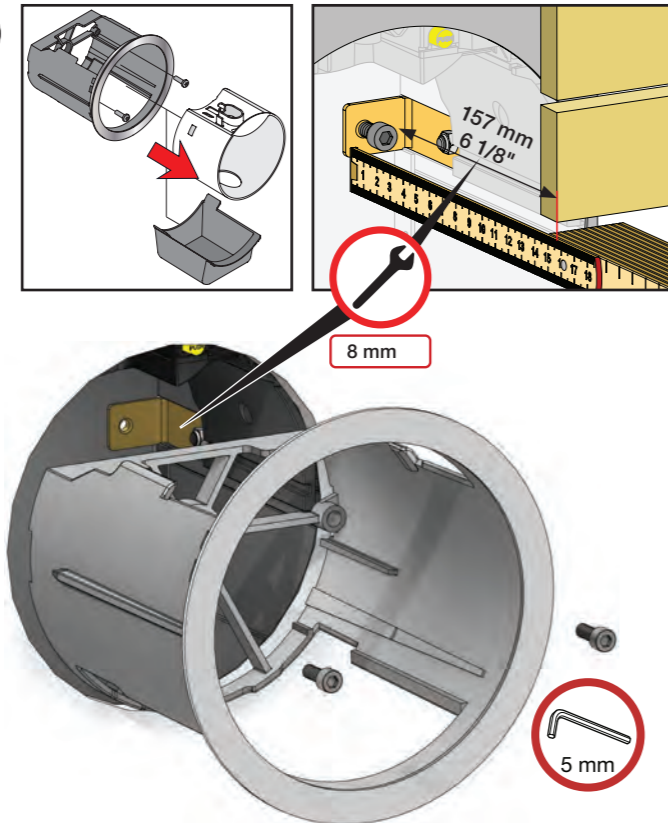

REAR DIP SWITCH SETTINGS

ON DIP	ON
1	Foam Soap
2	Vandal Protection
3	NOT IN USE
4	NOT IN USE

11

12

13

14

15

16