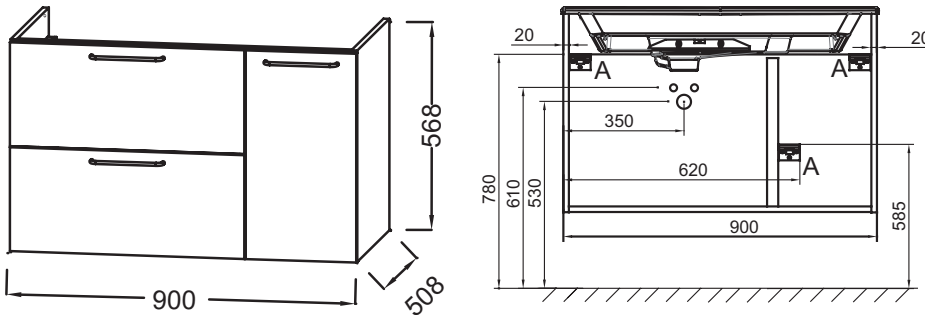

EB2543-R8

Collection: ODÉON RIVE GAUCHE

Finish*:

Main features:

Features

- DIMENSIONS: 90 x 50.80 x 56.80 cm
- MATERIAL: Lacquer or melamine
- NORMS AND REGULATION: NF
- WEIGHT: 39.4 kg
- INSTALLATION TYPE: Wall-hung
- VERSION: Gold handle

Required products

- EXAV112-Z: Vanity top 90 cm
- EB2563: Frosted glass vanity top, 91 cm

Technical drawing

Product Specification: Base unit for vanity top 90 cm, 2 drawers/1 door, gold wire handles.. EB2543-R8. Collection: ODÉON RIVE GAUCHE. DIMENSIONS: 90 x 50.80 x 56.80 cm. WEIGHT: 39.4 kg. MATERIAL: Lacquer or melamine. INSTALLATION TYPE: Wall-hung. NORMS AND REGULATION: NF. VERSION: Gold handle.