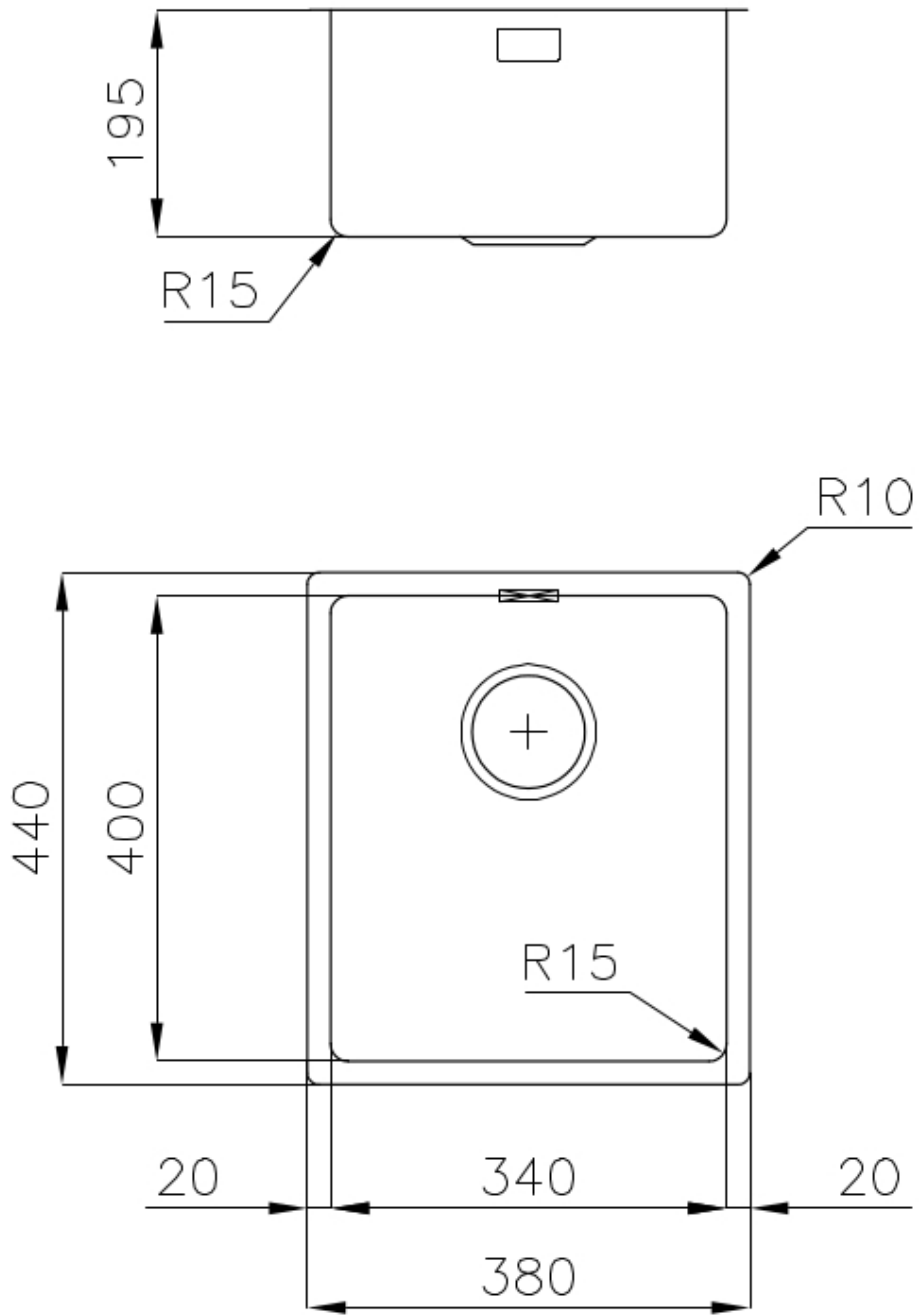

Edge/Installation Type Undermount

Dimensions 380x440 mm

Standard fittings Fixing hooks, gasket, drain, overflow and siphon, boxed packing

Mixer holes No standard holes

Built-in hole View technical data sheet (for all Flush-mount / Top-mount models and Under-mount models)

Drainer No

Width 38 cm

Bowl dimension 340x400mm

Number of bowls 1 bowl

Waste fitting 3,5" drain

FEATURES

Basket 3,5" waste fitting The drain is equipped with a large 3.5" drain, with the practical basket cap that prevents the discharge of solid parts. The 3.5 "drain allows the use of the Foster waste-disposer, compatible with all models.

High thickness 1mm thick steel. A significant thickness, which guarantees the maximum sturdiness and durability.

Perimetral overflow The overflow is always a security on the Foster sinks that prevents the overflow of water in case of oversights. The perimeter drain solution improves aesthetics thanks to its square and essential shape.

Small radius Bowls with squared shapes with a modern design and an increased capacity, for a minimal aesthetics connected with an extreme practicality.

TECHNICAL DATA

Cut out size
Dimensioni per foratura top