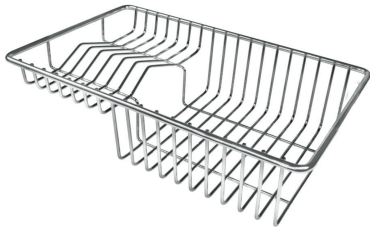

Small radius Bowls with squared shapes with a modern design and an increased capacity, for a minimal aesthetics connected with an extreme practicality.

TECHNICAL DATA

Cut out size
Dimensioni per foratura top

OPTIONAL ACCESSORIES

Glass chopping board 8631 300

HPDE Chopping board 8657 001

HPDE Twin chopping board 8644 101

Iroko-wood chopping board with stainless steel colander 8644 042

Iroko-wood sliding chopping board 8644 041

Stainless steel basket 8611 000

Stainless steel plate rack 8100 303

White bowl 8153 100

Graters kit with ring-holder and food collection tray 8159 101

Stainless steel perforated tray 8151 000

Stainless steel plate rack 8100 201