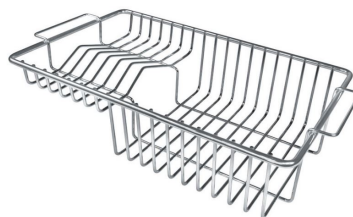

Small radius Bowls with squared shapes with a modern design and an increased capacity, for a minimal aesthetics connected with an extreme practicality.

TECHNICAL DATA

Cut out size
Dimensioni per foratura top

OPTIONAL ACCESSORIES

Glass chopping board 8631 300

HPDE Chopping board 8657 001

HPDE Twin chopping board 8644 101

Iroko-wood chopping board with stainless steel colander 8644 042

Iroko-wood sliding chopping board 8644 041

Stainless steel basket 8611 000

Stainless steel plate rack 8100 303

White bowl 8153 100

Graters kit with ring-holder and food collection tray 8159 101

Stainless steel perforated tray 8151 000

Stainless steel plate rack 8100 201