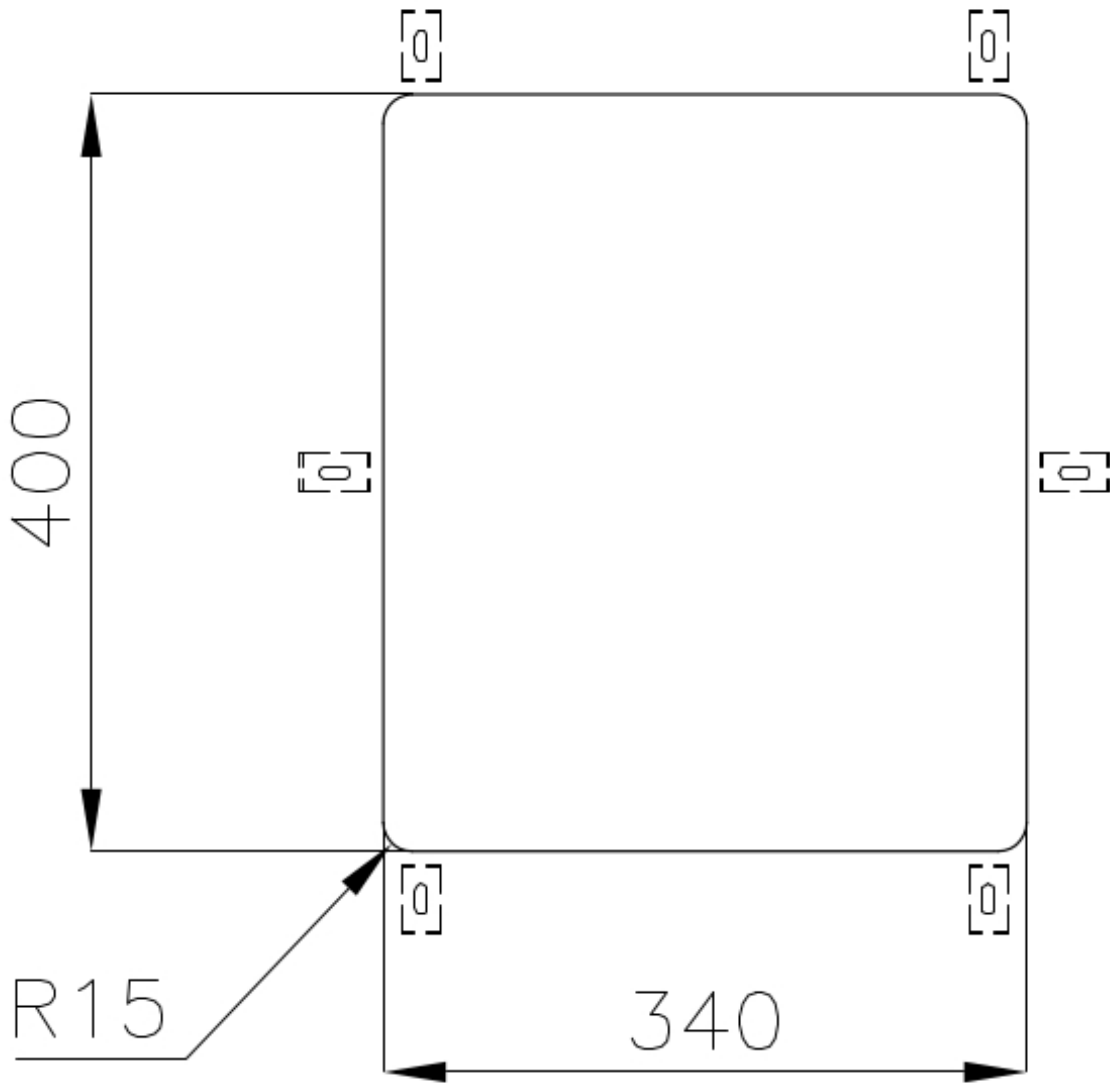

Edge/Installation Type Undermount

Dimensions 380x440 mm

Standard fittings Fixing hooks, gasket, drain, overflow and siphon, boxed packing

Mixer holes No standard holes

Built-in hole View technical data sheet (for all Flush-mount / Top-mount models and Under-mount models)

Drainer No

Width 38 cm

Bowl dimension 340x400mm

Number of bowls 1 bowl

Waste fitting 3,5" drain

FEATURES

Basket 3,5" waste fitting The drain is equipped with a large 3.5" drain, with the practical basket cap that prevents the discharge of solid parts. The 3.5 "drain allows the use of the Foster waste-disposer, compatible with all models.

High thickness 1mm thick steel. A significant thickness, which guarantees the maximum sturdiness and durability.

Perimetral overflow The overflow is always a security on the Foster sinks that prevents the overflow of water in case of oversights. The perimeter drain solution improves aesthetics thanks to its square and essential shape.

Small radius Bowls with squared shapes with a modern design and an increased capacity, for a minimal aesthetics connected with an extreme practicality.

TECHNICAL DATA

Cut out size
Dimensioni per foratura top