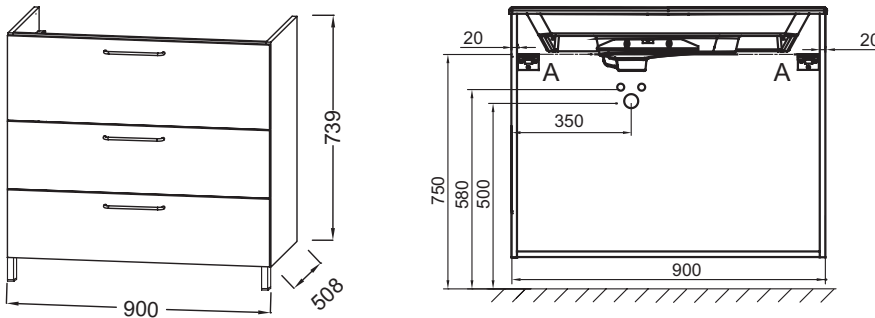

## Features

- DIMENSIONS: 90 x 50.80 x 73.90 cm
- MATERIAL: Lacquer or melamine
- NORMS AND REGULATION: NF
- WEIGHT: 49.3 kg
- INSTALLATION TYPE: Wall-hung
- VERSION: Gold handle

## Technical drawing

Product Specification: Base unit for vanity top 90 cm, 3 drawers, gold wire handles.. EB2533-R8. Collection: ODÉON RIVE GAUCHE. DIMENSIONS: 90 x 50.80 x 73.90 cm. WEIGHT: 49.3 kg. MATERIAL: Lacquer or melamine. INSTALLATION TYPE: Wall-hung. NORMS AND REGULATION: NF. VERSION: Gold handle.