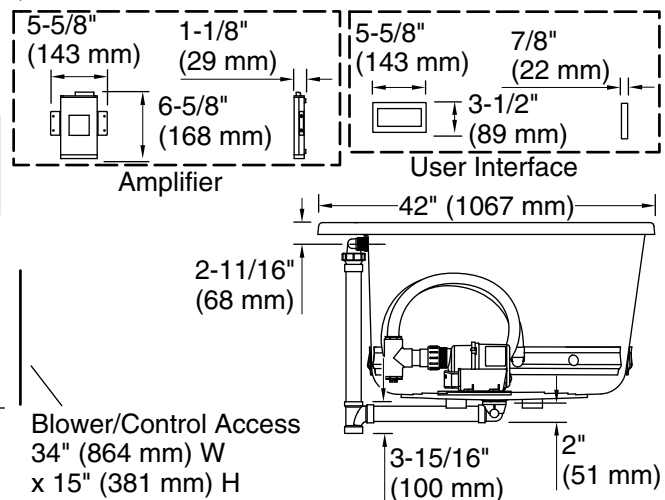

No change in measurements if connected with drain illustrated. (K-7272)

Required Electrical Service

One circuit required, protected with Class A Ground-Fault Circuit-Interrupter (GFCI). Outside North America, this device may be known as a Residual Current Device (RCD).

Blower, Amplifier: 120 V, 15 A, 60 Hz

Technical Information

All product dimensions are nominal.

Installation:	Drop-in, Under-mount
Drain location:	Center
Basin area, bottom:	46-5/16" x 31-3/16" (1177 mm x 792 mm)
Basin area, top:	63-7/16" x 34-1/4" (1611 mm x 869 mm)
Weight:	135 lbs (61.2 kg)
Minimum floor load:	53.6 lbs/ft² (261.7 kg/m²)
Water depth:	18-5/8" (472 mm)
Water capacity:	112.2 gal (424.7 L)
Template:	Drop-in, 1268440-7, required, included
Electrical component rating:	Blower: 120 V, 10 A, 60 Hz Amplifier: 120 V, 1.1 A, 50/60 Hz
Amplifier channels:	2 at 15 W per channel 2 at 30 W per channel
Bluetooth® range:	33 ft (0.8 m)

Notes

Measure your actual product for rough-in details. Install this product according to the installation instructions.

The hot water supply should be 70% of the capacity of the bath or greater. Installations will vary.

Remote blower installation kit K-1446 is available for relocating the blower.

Do not relocate or alter the PVC tee or coiled flexible tubing connected to the blower. Follow the blower relocation instructions exactly.

Control amplifier fits 16" (406 mm) center studs. 25' (7.6 m) cables are included.

If installing a rim-mount faucet, make sure there is no interference above or below the deck before drilling any holes.