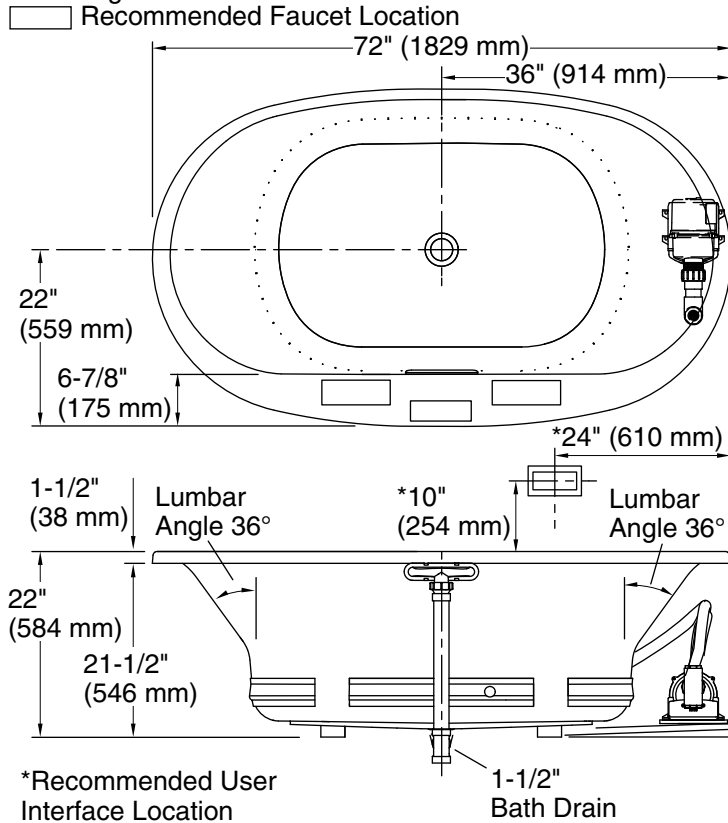

No change in measurements if connected with drain illustrated. (K-7272)

Required Electrical Service

One circuit required, protected with Class A Ground-Fault Circuit-Interrupter (GFCI). Outside North America, this device may be known as a Residual Current Device (RCD).

Blower, Amplifier: 120 V, 15 A, 60 Hz

Technical Information

All product dimensions are nominal.

Installation:	Drop-in, Under-mount
Drain location:	Center
Basin area, bottom:	46-5/16" x 31-3/16" (1177 mm x 792 mm)
Basin area, top:	63-7/16" x 34-1/4" (1611 mm x 869 mm)
Weight:	135 lbs (61.2 kg)
Minimum floor load:	53.6 lbs/ft² (261.7 kg/m²)
Water depth:	18-5/8" (472 mm)
Water capacity:	112.2 gal (424.7 L)
Template:	Drop-in, 1268440-7, required, included
Electrical component rating:	Blower: 120 V, 10 A, 60 Hz Amplifier: 120 V, 1.1 A, 50/60 Hz
Amplifier channels:	2 at 15 W per channel 2 at 30 W per channel
Bluetooth® range:	33 ft (0.8 m)

Notes

Measure your actual product for rough-in details. Install this product according to the installation instructions.

The hot water supply should be 70% of the capacity of the bath or greater. Installations will vary.

Remote blower installation kit K-1446 is available for relocating the blower.

Do not relocate or alter the PVC tee or coiled flexible tubing connected to the blower. Follow the blower relocation instructions exactly.

Control amplifier fits 16" (406 mm) center studs. 25' (7.6 m) cables are included.

If installing a rim-mount faucet, make sure there is no interference above or below the deck before drilling any holes.