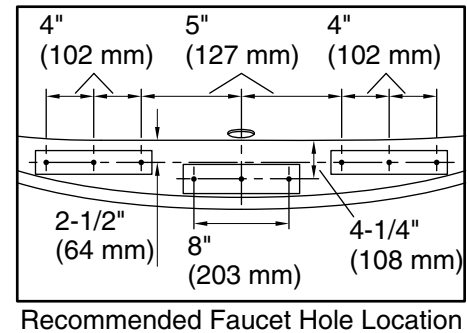

No change in measurements if connected with drain illustrated. (K-7272)

Required Electrical Service

One circuit required, protected with Class A Ground-Fault Circuit-Interrupter (GFCI). Outside North America, this device may be known as a Residual Current Device (RCD).

Blower, Amplifier: 120 V, 15 A, 60 Hz

Technical Information

All product dimensions are nominal.

Installation:	Drop-in, Under-mount
Drain location:	Center
Basin area, bottom:	46-5/16" x 31-3/16" (1177 mm x 792 mm)
Basin area, top:	63-7/16" x 34-1/4" (1611 mm x 869 mm)
Weight:	135 lbs (61.2 kg)
Minimum floor load:	53.6 lbs/ft² (261.7 kg/m²)
Water depth:	18-5/8" (472 mm)
Water capacity:	112.2 gal (424.7 L)
Template:	Drop-in, 1268440-7, required, included
Electrical component rating:	Blower: 120 V, 10 A, 60 Hz Amplifier: 120 V, 1.1 A, 50/60 Hz
Amplifier channels:	2 at 15 W per channel 2 at 30 W per channel
Bluetooth® range:	33 ft (0.8 m)

Notes

Measure your actual product for rough-in details. Install this product according to the installation instructions.

The hot water supply should be 70% of the capacity of the bath or greater. Installations will vary.

Remote blower installation kit K-1446 is available for relocating the blower.

Do not relocate or alter the PVC tee or coiled flexible tubing connected to the blower. Follow the blower relocation instructions exactly.

Control amplifier fits 16" (406 mm) center studs. 25' (7.6 m) cables are included.

If installing a rim-mount faucet, make sure there is no interference above or below the deck before drilling any holes.