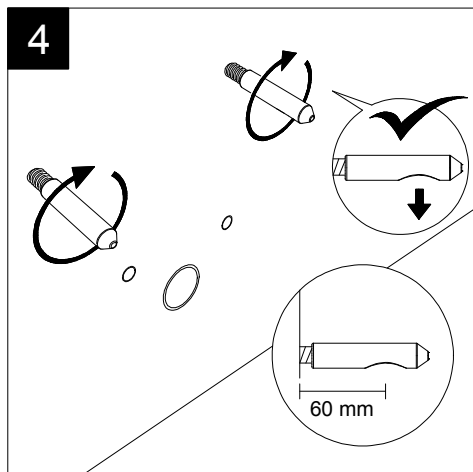

Guida all'installazione dei bidet sospesi con kit di fissaggio dal basso (cod. ACS40)

Serie: LIKE - BRIO - TOUCH - OZ - TIME - FLUT - SPEED

Installation Guide for wall-hung bidets with bottom fixing kit (cod. ACS40)

Series: LIKE - BRIO - TOUCH - OZ - TIME - FLUT - SPEED

1