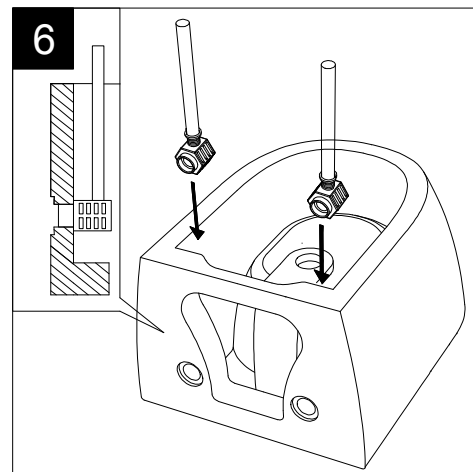

Guida all'installazione dei bidet sospesi con kit di fissaggio dal basso (cod. ACS40)

Serie: LIKE - BRIO - TOUCH - OZ - TIME - FLUT - SPEED

Installation Guide for wall-hung bidets with bottom fixing kit (cod. ACS40)

Series: LIKE - BRIO - TOUCH - OZ - TIME - FLUT - SPEED

1