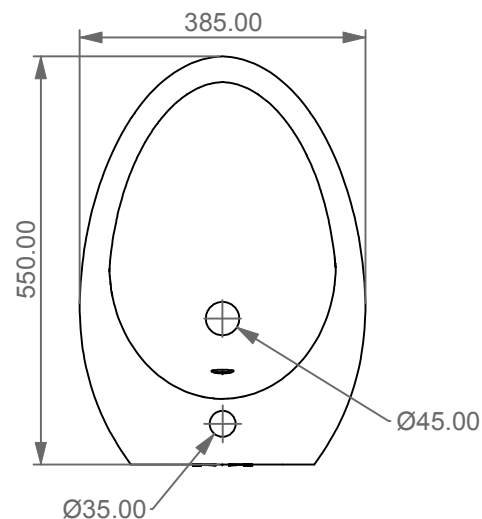

GSG
CERAMIC DESIGN

Bidet sospeso Touch
monoforo (senza foro su richiesta)
Touch bidet wall hung
one hole (no hole on request)

FRONT

LEFT

TOP

REAR

SECTION

Designation
Bidet sospeso Touch
monoforo (senza foro su richiesta)
Touch bidet wall hung
one hole (no hole on request)

Scale
1:10

cod. TOBISO

GSG
CERAMIC DESIGN

This drawing including the respected data may neither be duplicated nor modified nor altered without the consent of GSG Ceramic Design. The use of the data/technical drawings take place at users own risk and under exclusion of any liability of GSG Ceramic Design. The dimensions are not binding; products are subject to changes. Measurement shown may be subjected to small variations or are indicative.

Guida all'installazione dei bidet sospesi con kit di fissaggio dal basso (cod. ACS40)

Serie: LIKE - BRIO - TOUCH - OZ - TIME - FLUT - SPEED

Installation Guide for wall-hung bidets with bottom fixing kit (cod. ACS40)