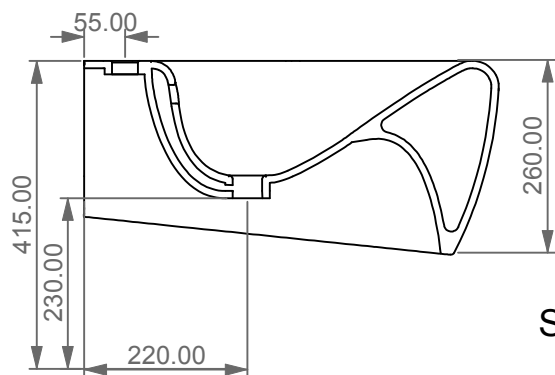

GSG
CERAMIC DESIGN

Bidet sospeso Touch
monoforo (senza foro su richiesta)
Touch bidet wall hung
one hole (no hole on request)

FRONT

LEFT

TOP

REAR

SECTION

Designation
Bidet sospeso Touch
monoforo (senza foro su richiesta)
Touch bidet wall hung
one hole (no hole on request)

Scale
1:10

cod. TOBISO

GSG
CERAMIC DESIGN

This drawing including the respected data may neither be duplicated nor modified nor altered without the consent of GSG Ceramic Design. The use of the data/technical drawings take place at users own risk and under exclusion of any liability of GSG Ceramic Design. The dimensions are not binding; products are subject to changes. Measurement shown may be subjected to small variations or are indicative.

Guida all'installazione dei bidet sospesi con kit di fissaggio dal basso (cod. ACS40)

Serie: LIKE - BRIO - TOUCH - OZ - TIME - FLUT - SPEED

Installation Guide for wall-hung bidets with bottom fixing kit (cod. ACS40)