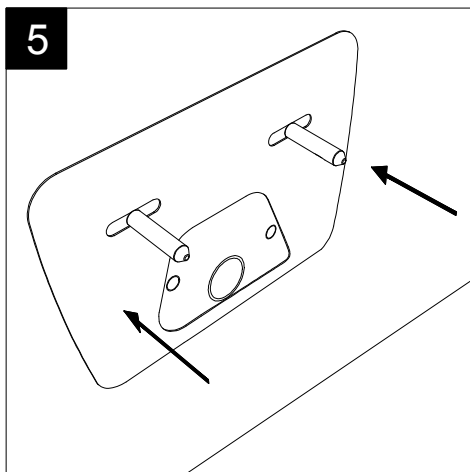

Guida all'installazione dei bidet sospesi con kit di fissaggio dal basso (cod. ACS40)

Serie: LIKE - BRIO - TOUCH - OZ - TIME - FLUT - SPEED

Installation Guide for wall-hung bidets with bottom fixing kit (cod. ACS40)

Series: LIKE - BRIO - TOUCH - OZ - TIME - FLUT - SPEED

1