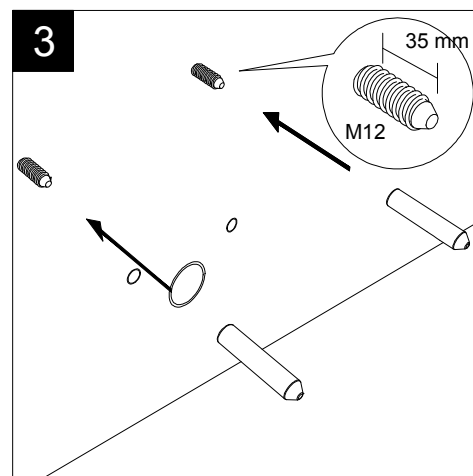

GSG
CERAMIC DESIGN

Bidet sospeso Touch
monoforo (senza foro su richiesta)
Touch bidet wall hung
one hole (no hole on request)

FRONT

LEFT

TOP

REAR

SECTION

Designation
Bidet sospeso Touch
monoforo (senza foro su richiesta)
Touch bidet wall hung
one hole (no hole on request)

Scale
1:10

cod. TOBISO

GSG
CERAMIC DESIGN

This drawing including the respected data may neither be duplicated nor modified nor altered without the consent of GSG Ceramic Design. The use of the data/technical drawings take place at users own risk and under exclusion of any liability of GSG Ceramic Design. The dimensions are not binding; products are subject to changes. Measurement shown may be subjected to small variations or are indicative.

Guida all'installazione dei bidet sospesi con kit di fissaggio dal basso (cod. ACS40)

Serie: LIKE - BRIO - TOUCH - OZ - TIME - FLUT - SPEED

Installation Guide for wall-hung bidets with bottom fixing kit (cod. ACS40)

Series: LIKE - BRIO - TOUCH - OZ - TIME - FLUT - SPEED

1

Guida all'installazione dei bidet sospesi con kit di fissaggio dal basso (cod. ACS40)

Serie: LIKE - BRIO - TOUCH - OZ - TIME - FLUT - SPEED

Installation Guide for wall-hung bidets with bottom fixing kit (cod. ACS40)