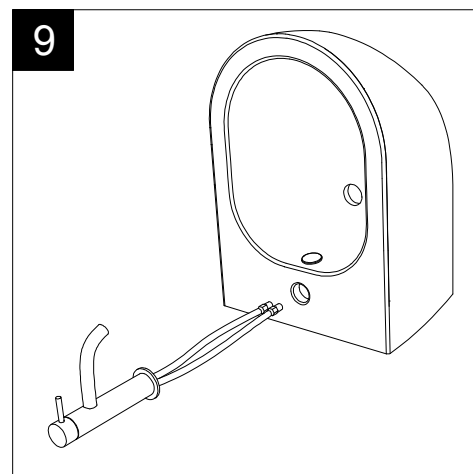

Guida all'installazione dei bidet sospesi con kit di fissaggio dal basso (cod. ACS40)

Serie: LIKE - BRIO - TOUCH - OZ - TIME - FLUT - SPEED

Installation Guide for wall-hung bidets with bottom fixing kit (cod. ACS40)

Series: LIKE - BRIO - TOUCH - OZ - TIME - FLUT - SPEED

1