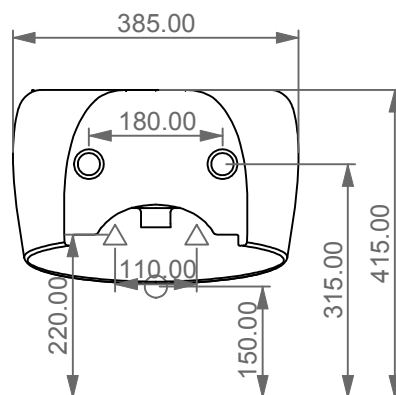

GSG
CERAMIC DESIGN

Bidet sospeso Touch
monoforo (senza foro su richiesta)
Touch bidet wall hung
one hole (no hole on request)

FRONT

LEFT

TOP

REAR

SECTION

Designation
Bidet sospeso Touch
monoforo (senza foro su richiesta)
Touch bidet wall hung
one hole (no hole on request)

Scale
1:10

cod. TOBISO

GSG
CERAMIC DESIGN

This drawing including the respected data may neither be duplicated nor modified nor altered without the consent of GSG Ceramic Design. The use of the data/technical drawings take place at users own risk and under exclusion of any liability of GSG Ceramic Design. The dimensions are not binding; products are subject to changes. Measurement shown may be subjected to small variations or are indicative.

Guida all'installazione dei bidet sospesi con kit di fissaggio dal basso (cod. ACS40)

Serie: LIKE - BRIO - TOUCH - OZ - TIME - FLUT - SPEED

Installation Guide for wall-hung bidets with bottom fixing kit (cod. ACS40)