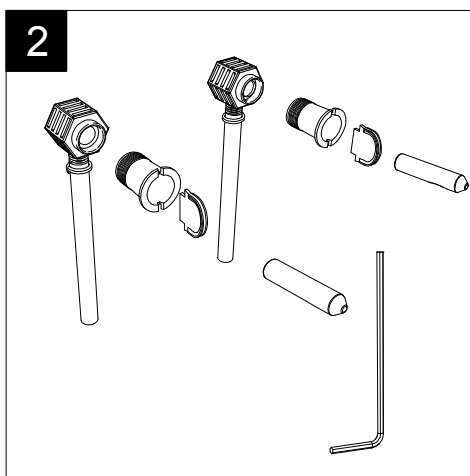

GSG
CERAMIC DESIGN

Bidet sospeso Touch
monoforo (senza foro su richiesta)
Touch bidet wall hung
one hole (no hole on request)

FRONT

LEFT

TOP

REAR

SECTION

Designation
Bidet sospeso Touch
monoforo (senza foro su richiesta)
Touch bidet wall hung
one hole (no hole on request)

Scale
1:10

cod. TOBISO

GSG
CERAMIC DESIGN

This drawing including the respected data may neither be duplicated nor modified nor altered without the consent of GSG Ceramic Design. The use of the data/technical drawings take place at users own risk and under exclusion of any liability of GSG Ceramic Design. The dimensions are not binding; products are subject to changes. Measurement shown may be subjected to small variations or are indicative.

Guida all'installazione dei bidet sospesi con kit di fissaggio dal basso (cod. ACS40)

Serie: LIKE - BRIO - TOUCH - OZ - TIME - FLUT - SPEED

Installation Guide for wall-hung bidets with bottom fixing kit (cod. ACS40)

Series: LIKE - BRIO - TOUCH - OZ - TIME - FLUT - SPEED

1

Guida all'installazione dei bidet sospesi con kit di fissaggio dal basso (cod. ACS40)

Serie: LIKE - BRIO - TOUCH - OZ - TIME - FLUT - SPEED

Installation Guide for wall-hung bidets with bottom fixing kit (cod. ACS40)