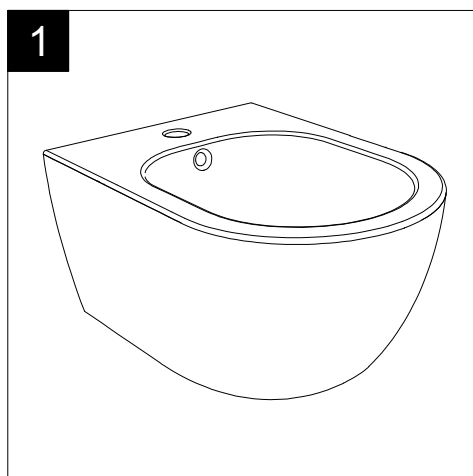

Guida all'installazione dei bidet sospesi con kit di fissaggio dal basso (cod. ACS40)

Serie: LIKE - BRIO - TOUCH - OZ - TIME - FLUT - SPEED

Installation Guide for wall-hung bidets with bottom fixing kit (cod. ACS40)

Series: LIKE - BRIO - TOUCH - OZ - TIME - FLUT - SPEED

1