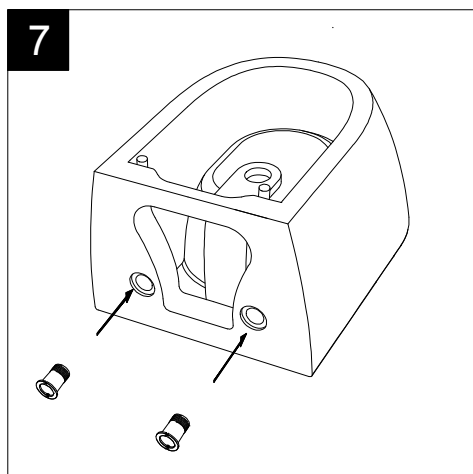

Guida all'installazione dei bidet sospesi con kit di fissaggio dal basso (cod. ACS40)

Serie: LIKE - BRIO - TOUCH - OZ - TIME - FLUT - SPEED

Installation Guide for wall-hung bidets with bottom fixing kit (cod. ACS40)

Series: LIKE - BRIO - TOUCH - OZ - TIME - FLUT - SPEED

1