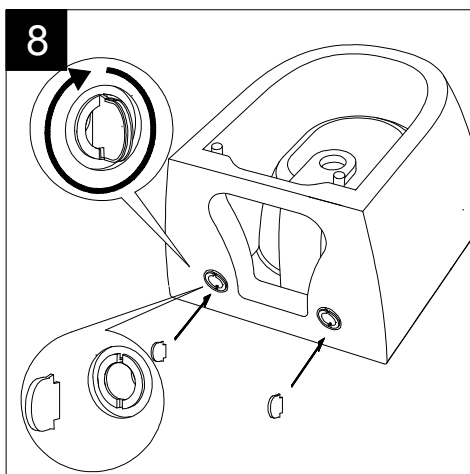

Guida all'installazione dei bidet sospesi con kit di fissaggio dal basso (cod. ACS40)

Serie: LIKE - BRIO - TOUCH - OZ - TIME - FLUT - SPEED

Installation Guide for wall-hung bidets with bottom fixing kit (cod. ACS40)

Series: LIKE - BRIO - TOUCH - OZ - TIME - FLUT - SPEED

1