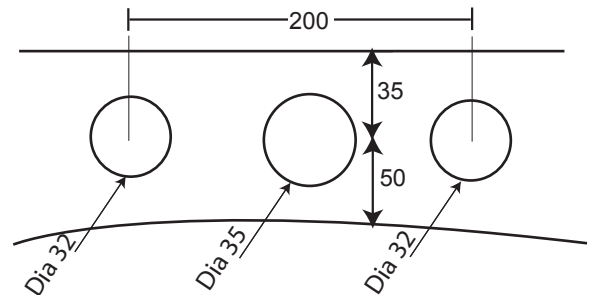

Ceramics Collection	
Heyford	Small Basin

Please Note!

This basin is designed to fit with all Imperial Bathroom brassware. If using another brand of brassware please note that the **maximum** shroud diameter can be no bigger than 50mm due to space constraints.

Underside clearances of tap platform

Topside clearances of tap platform

We recommend that all products are purchased with the assistance of a specialist bathroom retailer and always installed by an experienced installer who is a member of a recognized association. All sizes quoted are nominal: items may vary by plus or minus 2% against the figures quoted. When planning installations where dimensions are critical, it is essential that the space allowed for individual items is physically checked. Imperial Bathrooms can not be held liable for any costs associated with items not fitting in any given area. The contents of this statement are based on information correct at the time of publication. We reserve the right to make alterations and changes in product characteristics, fixing, packaging, operation etc at any time without notice.