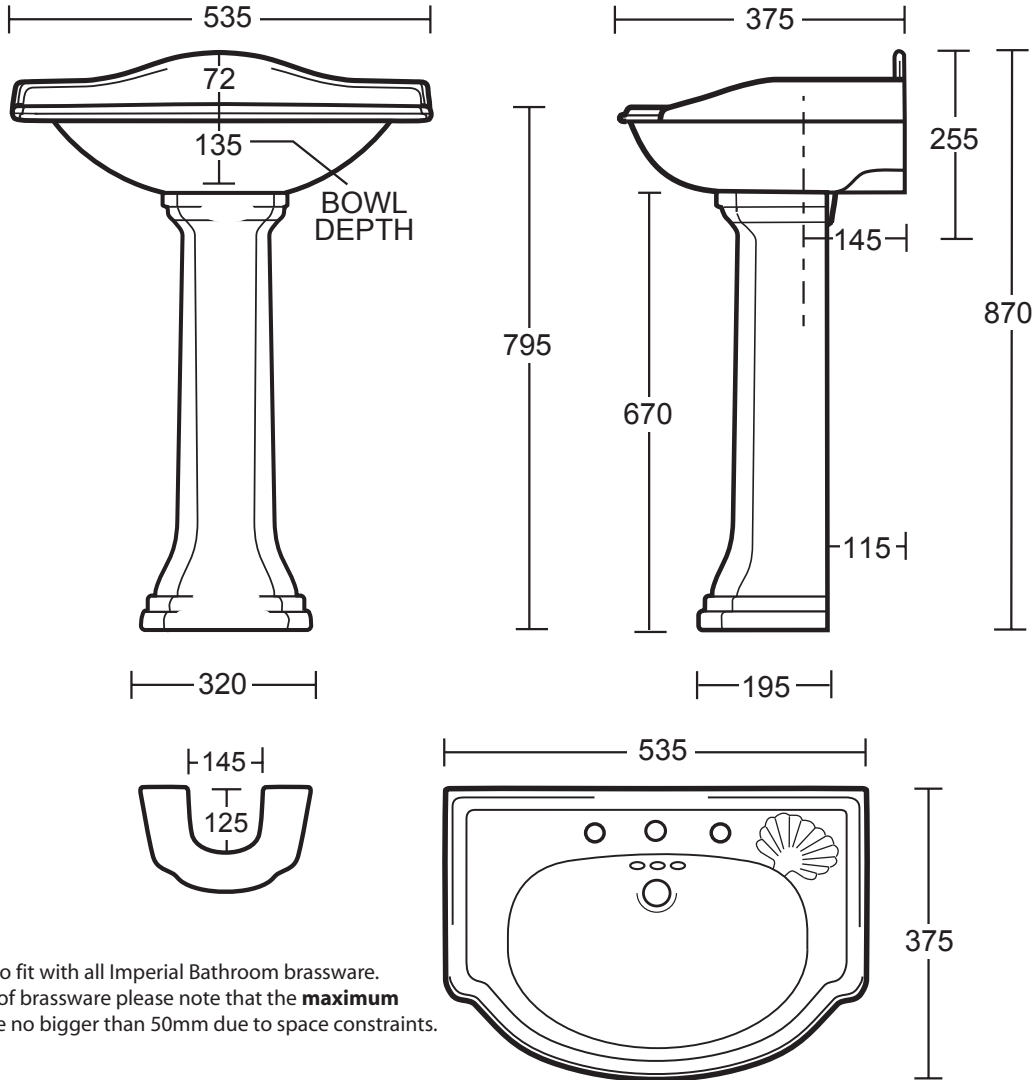

Ceramics Collection	
Heyford	Small Basin

Please Note!

This basin is designed to fit with all Imperial Bathroom brassware. If using another brand of brassware please note that the **maximum** shroud diameter can be no bigger than 50mm due to space constraints.

Underside clearances of tap platform

Topside clearances of tap platform

We recommend that all products are purchased with the assistance of a specialist bathroom retailer and always installed by an experienced installer who is a member of a recognized association. All sizes quoted are nominal: items may vary by plus or minus 2% against the figures quoted. When planning installations where dimensions are critical, it is essential that the space allowed for individual items is physically checked. Imperial Bathrooms can not be held liable for any costs associated with items not fitting in any given area. The contents of this statement are based on information correct at the time of publication. We reserve the right to make alterations and changes in product characteristics, fixing, packaging, operation etc at any time without notice.