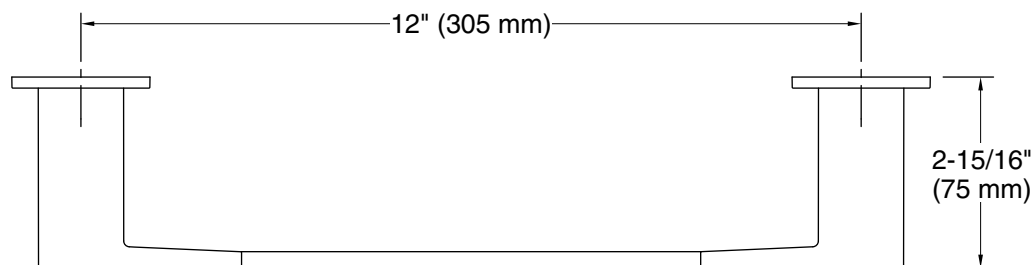

Features

- 12" (305 mm) bar.
- Coordinates with Honesty faucets and showering components to complete your bathroom.

Material

- Premium metal construction for durability and reliability.
- KOHLER finishes resist corrosion and tarnishing.

Recommended Products/Accessories

K-31508-TA hand towel with Tatami weave, 18" x 30"

K-31508-TE hand towel with Terry weave, 18" x 30"

K-31508-TX hand towel with Textured weave, 18" x 30"

Codes/Standards

None Applicable

Technical Information

All product dimensions are nominal.

Installation Type: Wall-mount

Material: Zinc, Stainless Steel

Notes

Install this product according to the installation instructions.

CAUTION: Risk of personal injury. Do not install these products in any area where they are likely to be used inadvertently as a grab bar or support bar. These products are not designed or intended for use as a grab bar or support bar.