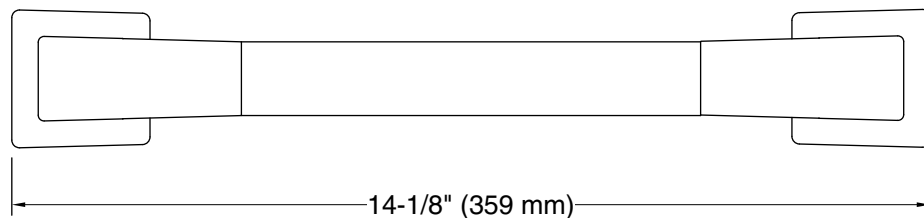

Features

- 12" (305 mm) bar.
- Coordinates with Honesty faucets and showering components to complete your bathroom.

Material

- Premium metal construction for durability and reliability.
- KOHLER finishes resist corrosion and tarnishing.

Recommended Products/Accessories

K-31508-TA hand towel with Tatami weave, 18" x 30"

K-31508-TE hand towel with Terry weave, 18" x 30"

K-31508-TX hand towel with Textured weave, 18" x 30"

Codes/Standards

None Applicable

Technical Information

All product dimensions are nominal.

Installation Type: Wall-mount

Material: Zinc, Stainless Steel

Notes

Install this product according to the installation instructions.

CAUTION: Risk of personal injury. Do not install these products in any area where they are likely to be used inadvertently as a grab bar or support bar. These products are not designed or intended for use as a grab bar or support bar.