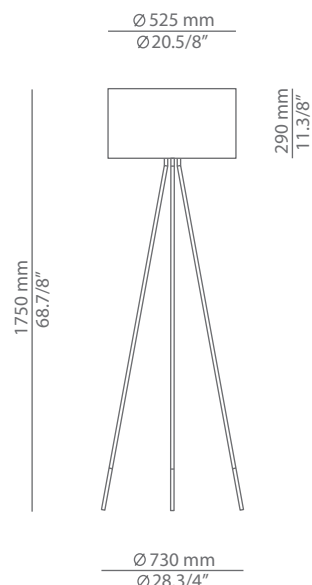

TWILI P-3349X

floor lamp

Date	Type
Project	
Location	
Model #	Quantity
Specifier	

Description

Metallic floor lamp.
 Tripod base with a polyester fiber ribbon shade.
 Suitable for outdoor and indoor locations.

Pictures above might not show the specified dimensions or material. They are for illustration purposes only.

Ordering information

Product Code	Lamp	Finish	Shade
P-3349X	LED or Fluor. up to 30W / E27 / 230V (not included) A+ > A Dimmable when using dim. lamps	85 CN Cinder CUSTOM	85 CN Cinder 27 WH White CUSTOM