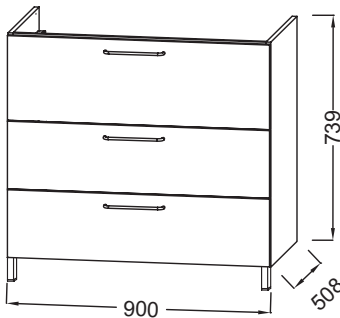

ODÉON RIVE GAUCHE - Base unit for vanity top 90 cm, 3 drawers, black wire handles.

Jacob Delafon
PARIS

EB2533-R9

Collection: ODÉON RIVE GAUCHE

Finish*:

N14 - Mélaminé
Gris anthracite

G1C - Laque
brillante Blanc

E10 - Mélaminé
Chêne Québec

N18 - Mélaminé
brillant Blanc

E52 - Mélaminé
Chêne tabac

NR4 - Mélaminé
Marbre blanc

M90 - Mélaminé
Noir mat

Main features:

Features

- DIMENSIONS: 90 x 50.80 x 73.90 cm
- MATERIAL: Lacquer or melamine
- NORMS AND REGULATION: NF
- WEIGHT: 49.3 kg
- INSTALLATION TYPE: Wall-hung
- VERSION: Black handle

Required products

- EXAV112-Z: Vanity top 90 cm
- EB2563: Frosted glass vanity top, 91 cm

Technical drawing

Product Specification: Base unit for vanity top 90 cm, 3 drawers, black wire handles.. EB2533-R9. Collection: ODÉON RIVE GAUCHE. DIMENSIONS: 90 x 50.80 x 73.90 cm. WEIGHT: 49.3 kg. MATERIAL: Lacquer or melamine. INSTALLATION TYPE: Wall-hung. NORMS AND REGULATION: NF. VERSION: Black handle.