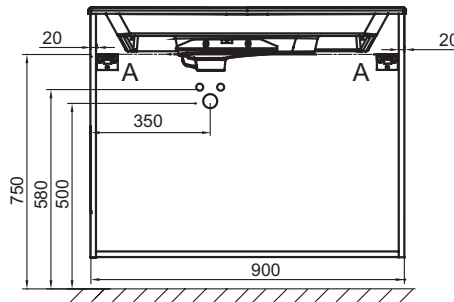

E10 - Mélaminé
Chêne Québec

N18 - Mélaminé
brillant Blanc

E52 - Mélaminé
Chêne tabac

NR4 - Mélaminé
Marbre blanc

M90 - Mélaminé
Noir mat

Main features:

Features

- DIMENSIONS: 90 x 50.80 x 73.90 cm
- MATERIAL: Lacquer or melamine
- NORMS AND REGULATION: NF
- WEIGHT: 49.3 kg
- INSTALLATION TYPE: Wall-hung
- VERSION: Black handle

Required products

- EXAV112-Z: Vanity top 90 cm
- EB2563: Frosted glass vanity top, 91 cm

Technical drawing

Product Specification: Base unit for vanity top 90 cm, 3 drawers, black wire handles.. EB2533-R9. Collection: ODÉON RIVE GAUCHE. DIMENSIONS: 90 x 50.80 x 73.90 cm. WEIGHT: 49.3 kg. MATERIAL: Lacquer or melamine. INSTALLATION TYPE: Wall-hung. NORMS AND REGULATION: NF. VERSION: Black handle.