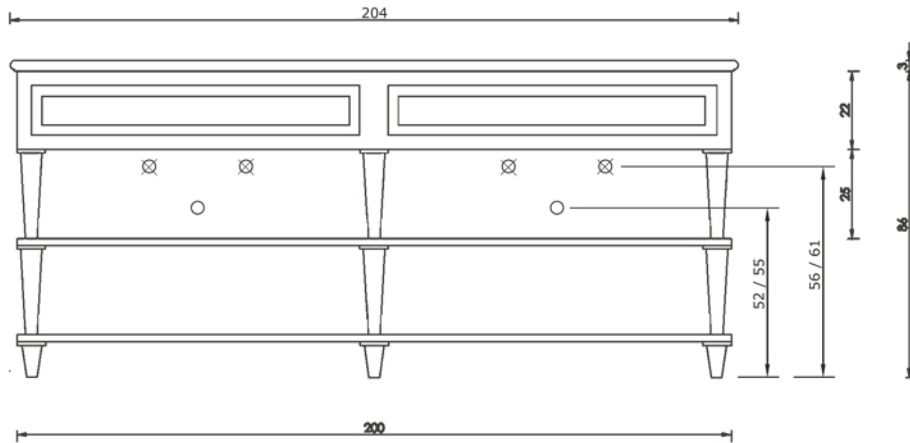

MOD. "NOTTINGHAM"
LAVABO MOD. NOUVEAU AD INCASSO
+ 2 FORI RUBINETTERIA

FURNITURE Collection

Code	Description
3035 3035-CA 3035-MA 3035-DE 3035-BL	<p>Nottingham 200 semi-gloss lacquered bathroom cabinet (2000x600)</p> <p>Without marble top White Carrara Marble Black Marquinia Marble Dark Emperador Marble Absolute Black Marble</p>
5012	<p>Nouveau inset basin</p> <p>White Furniture available in the following colors: RAL 9016 White RAL 9001 Ivory RAL 7047 Pearl Grey RAL 4004 Burgundy RAL 9005 Black Other RAL</p> <p>Gloss brushing lacquer finish: + 20% on the price of furniture without top</p>