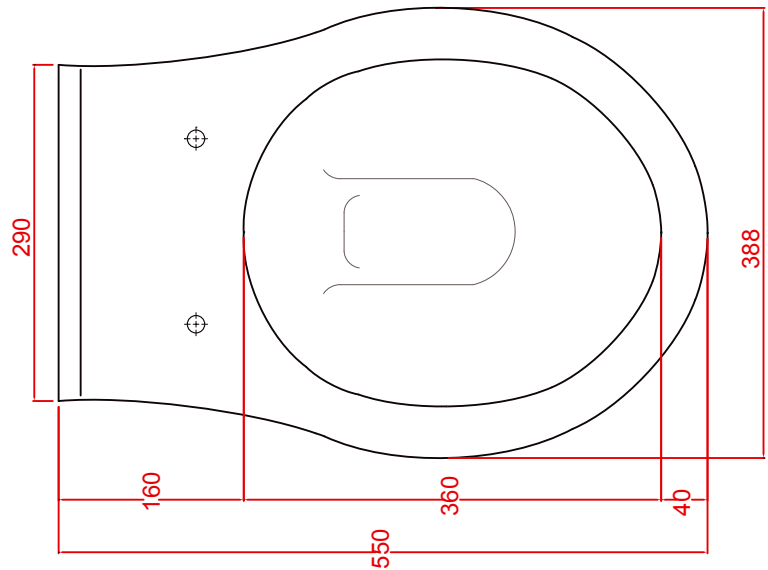

Ceramic Collection	
Heyford	Wall Hung WC Pan

We recommend that all products are purchased with the assistance of a specialist bathroom retailer and always installed by an experienced installer who is a member of a recognized association. All sizes quoted are nominal: items may vary by plus minus 2% against the figures quoted. When planning installations where dimensions are critical, it is essential that the space allowed for individual items is physically checked. Imperial Bathrooms cannot be held liable for any costs associated with item not fitting in any given area. The contents of this statement are based on information correct at the time of publication. We reserve the right to make alterations and changes in product characteristics, fixing, packaging, operation etc. at any time without notice.