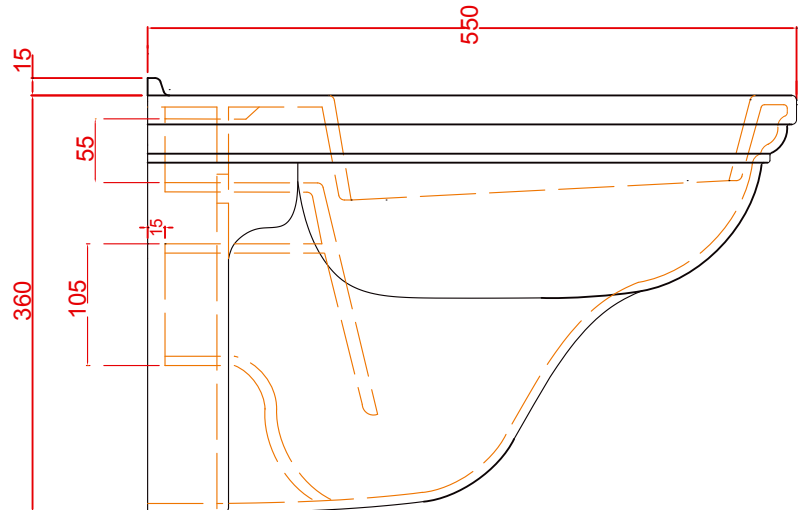

Ceramic Collection	
Heyford	Wall Hung WC Pan

We recommend that all products are purchased with the assistance of a specialist bathroom retailer and always installed by an experienced installer who is a member of a recognized association. All sizes quoted are nominal: items may vary by plus minus 2% against the figures quoted. When planning installations where dimensions are critical, it is essential that the space allowed for individual items is physically checked. Imperial Bathrooms cannot be held liable for any costs associated with item not fitting in any given area. The contents of this statement are based on information correct at the time of publication. We reserve the right to make alterations and changes in product characteristics, fixing, packaging, operation etc. at any time without notice.