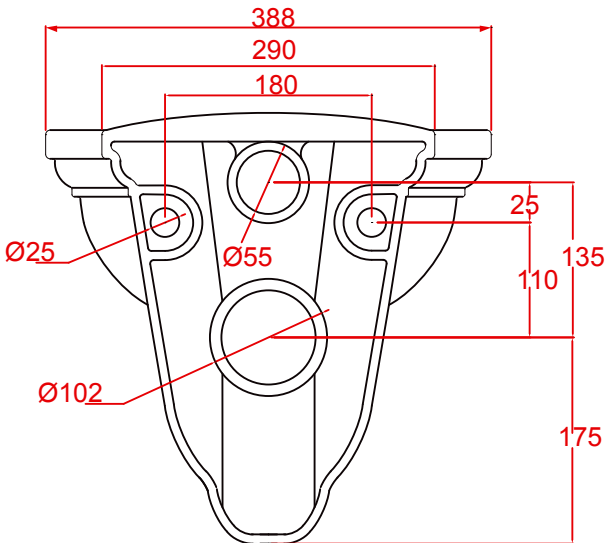

Ceramic Collection	
Heyford	Wall Hung WC Pan

We recommend that all products are purchased with the assistance of a specialist bathroom retailer and always installed by an experienced installer who is a member of a recognized association. All sizes quoted are nominal: items may vary by plus minus 2% against the figures quoted. When planning installations where dimensions are critical, it is essential that the space allowed for individual items is physically checked. Imperial Bathrooms cannot be held liable for any costs associated with item not fitting in any given area. The contents of this statement are based on information correct at the time of publication. We reserve the right to make alterations and changes in product characteristics, fixing, packaging, operation etc. at any time without notice.