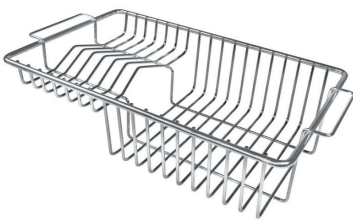

Drainer	No
Width	51 cm
Bowl dimension	450x400mm
Number of bowls	1 bowl
Waste fitting	Drain with automatic PM control

FEATURES

Automatic waste fitting	The waste-fitting with round remote knob is supplied; a practical accessory which makes it unnecessary to get wet in order to drain the water from the bowl.
Basket 3,5" waste fitting	The drain is equipped with a large 3.5" drain, with the practical basket cap that prevents the discharge of solid parts. The 3.5 "drain allows the use of the Foster waste-disposer, compatible with all models.
Deep bowls	This bowls reach an important depth, over 20 cm, thanks to the advanced production technology, that can be offer great capiciency and practicity in all the washing operations.
Double mixer hole	The large tap counter is already fitted with a series of 2 tap holes. In the second hole it is possible to install the remote control of the automatic drain or, alternatively, a practical soap dispenser.
High thickness	1mm thick steel. A significant thickness, which guarantees the maximum sturdiness and durability.
Perimetral overflow	The overflow is always a security on the Foster sinks that prevents the overflow of water in case of oversights. The perimeter drain solution improves aesthetics thanks to its square and essential shape.
Small radius	Bowls with squared shapes with a modern design and an increased capacity, for a minimal aesthetics connected with an extreme practicity.

HPDE Twin chopping board 8644 101

Iroko-wood chopping board with stainless steel colander 8644 042

Iroko-wood sliding chopping board 8644 041

Iroko-wood twin chopping board
8644 004

Stainless steel colander 8154 000

Stainless steel plate rack 8100 154

Stainless steel plate rack 8100 201

Stainless steel plate rack 8100 303

White bowl 8153 100

Graters kit with ring-holder and
food collection tray 8159 101

Stainless steel perforated tray
8151 000