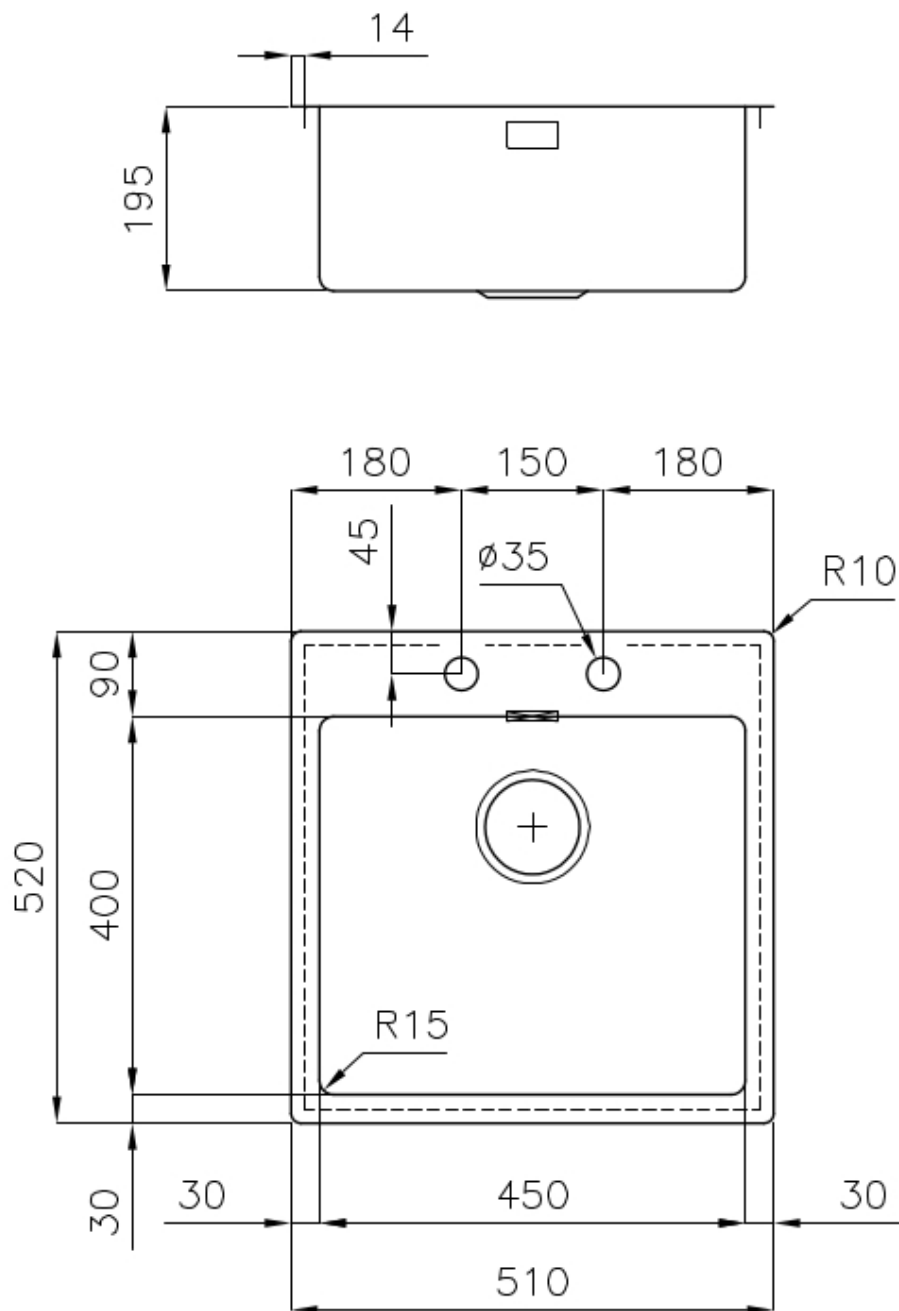

TECHNICAL DATA