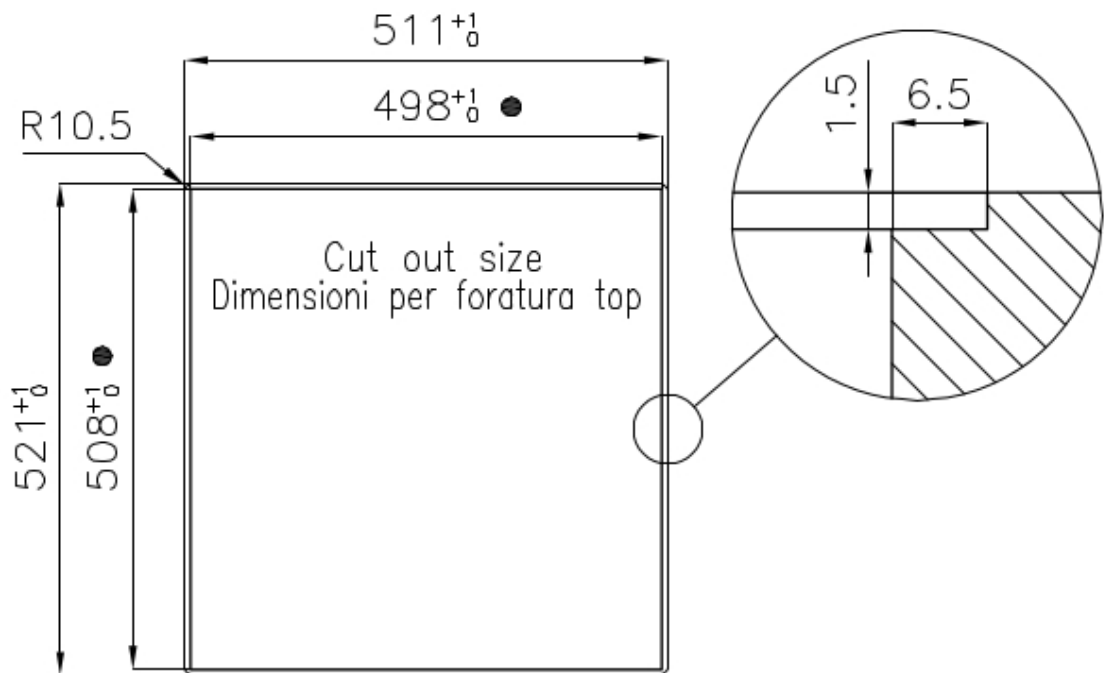

- Built-in cut out for FTS – Foratura per installazione FTS