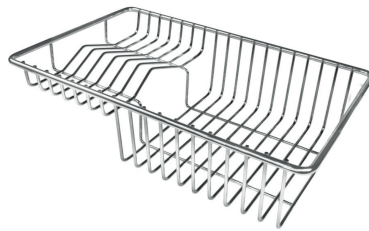

Drainer	No
Width	51 cm
Bowl dimension	450x400mm
Number of bowls	1 bowl
Waste fitting	Drain with automatic PM control

FEATURES

Automatic waste fitting	The waste-fitting with round remote knob is supplied; a practical accessory which makes it unnecessary to get wet in order to drain the water from the bowl.
Basket 3,5" waste fitting	The drain is equipped with a large 3.5" drain, with the practical basket cap that prevents the discharge of solid parts. The 3.5 "drain allows the use of the Foster waste-disposer, compatible with all models.
Deep bowls	This bowls reach an important depth, over 20 cm, thanks to the advanced production technology, that can be offer great capiciency and practicity in all the washing operations.
Double mixer hole	The large tap counter is already fitted with a series of 2 tap holes. In the second hole it is possible to install the remote control of the automatic drain or, alternatively, a practical soap dispenser.
High thickness	1mm thick steel. A significant thickness, which guarantees the maximum sturdiness and durability.
Perimetral overflow	The overflow is always a security on the Foster sinks that prevents the overflow of water in case of oversights. The perimeter drain solution improves aesthetics thanks to its square and essential shape.
Small radius	Bowls with squared shapes with a modern design and an increased capacity, for a minimal aesthetics connected with an extreme practicity.

HPDE Twin chopping board 8644 101

Iroko-wood chopping board with stainless steel colander 8644 042

Iroko-wood sliding chopping board 8644 041

Iroko-wood twin chopping board
8644 004

Stainless steel colander 8154 000

Stainless steel plate rack 8100 154

Stainless steel plate rack 8100 201

Stainless steel plate rack 8100 303

White bowl 8153 100

Graters kit with ring-holder and
food collection tray 8159 101

Stainless steel perforated tray
8151 000