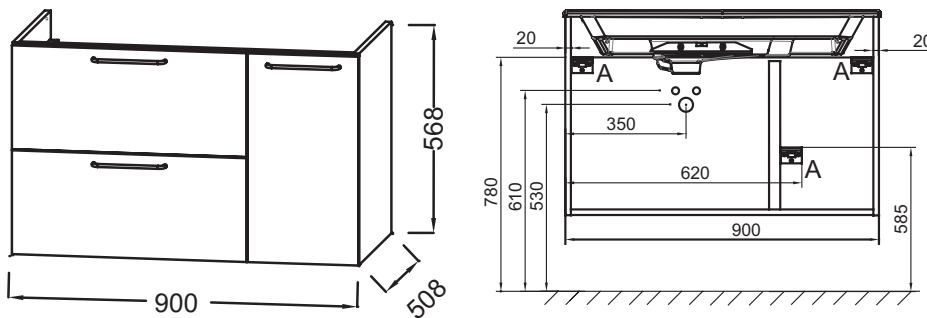

EB2543-R5

Collection: ODÉON RIVE GAUCHE

Finish*:

Main features:

Features

- DIMENSIONS: 90 x 50.80 x 56.80 cm
- MATERIAL: Lacquer or melamine
- NORMS AND REGULATION: NF
- WEIGHT: 39.4 kg
- INSTALLATION TYPE: Wall-hung
- VERSION: Chrome handle

Required products

- EXAV112-Z: Vanity top 90 cm
- EB2563: Frosted glass vanity top, 91 cm

Technical drawing

Product Specification: Base unit for vanity top 90 cm, 2 drawers/1 door, chrome wire handles.. EB2543-R5. Collection: ODÉON RIVE GAUCHE. DIMENSIONS: 90 x 50.80 x 56.80 cm. WEIGHT: 39.4 kg. MATERIAL: Lacquer or melamine. INSTALLATION TYPE: Wall-hung. NORMS AND REGULATION: NF. VERSION: Chrome handle.