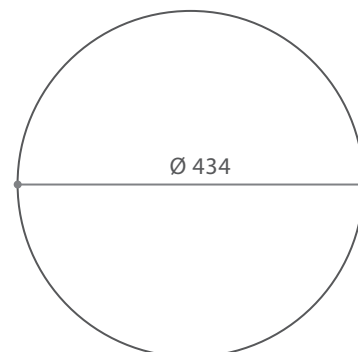

Article: Naxos FL
 Category: Semi-recessed washbasin
 Material: VetroFreddo®
 Overflow: No
 Weight: Kg 9,800
 Hole Ø: 45 mm

Description: Round shaped semi-recessed washbasin, produced in Vetrofreddo, including taps housing inside the basin.

h 150

55

misure foro incasso
cutout size

Ø 480

Ø 434