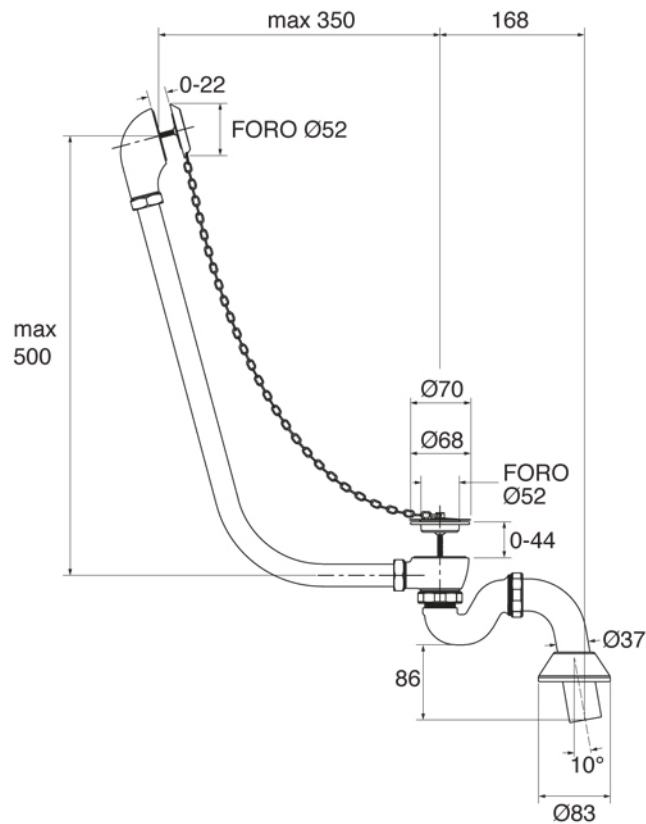

CAST IRON BATHTUB Collection	
Code	Description
9157	Cast iron bathtub 1800x770 (Kg. 139 - Lt. 195) Without tap holes, external unfinished
9177	Cast iron feet Unfinished
9180	White
9178-C	Chrome
9179-I/N/O/OR	Incalux, Nickel, Dark Gold, Rose Gold
9179-B/ND/R	Bronze, Dark Nickel, Copper
103	External painting External painting White
105	External painting RAL
106	Gold leaf decoration
107	Silver leaf decoration

Verona - Italy
tel. +39 045 8006917
fax. +39 045 8020111
gentry-home.com

CAST IRON BATHTUB Collection	
Code	Description
0190-C 0191-I/N/O/OR 0191-B/ND/R	<p>Exposed bath waste with drain stopper chain and overflow with exposed pipes for floor connector and siphon</p> <p>Chrome Incalux, Nickel, Dark Gold, Rose Gold Bronze, Dark Nickel, Copper</p>