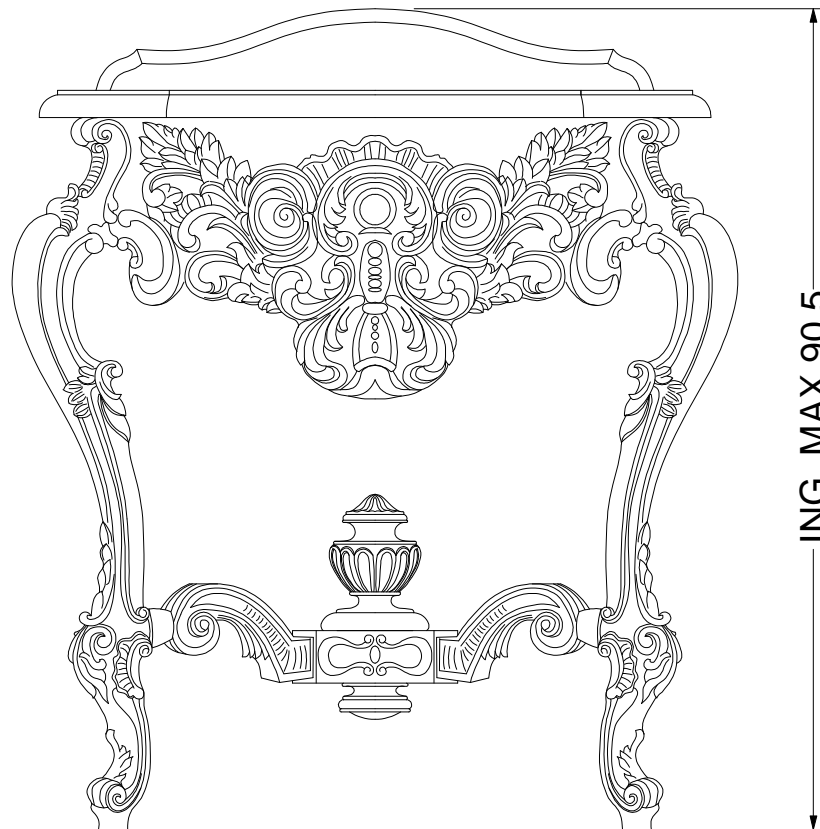

Bianchini & Capponi

Art. 4508/80

Mobile bagno

ING. MAX 90.5

ING. MAX 80.0

ING. MAX 66.5