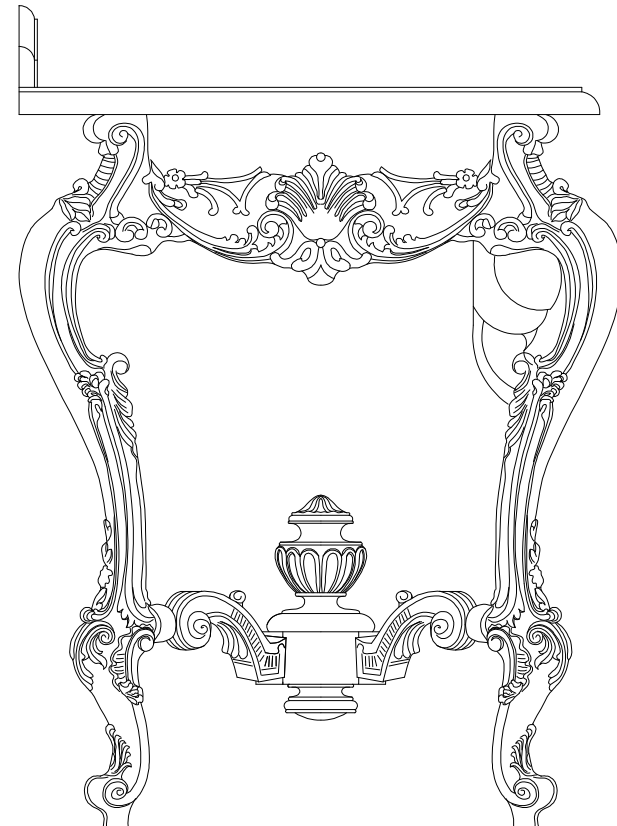

Bianchini & Capponi

Art. 4508/80

Mobile bagno

ING. MAX 90.5

ING. MAX 80.0

ING. MAX 66.5